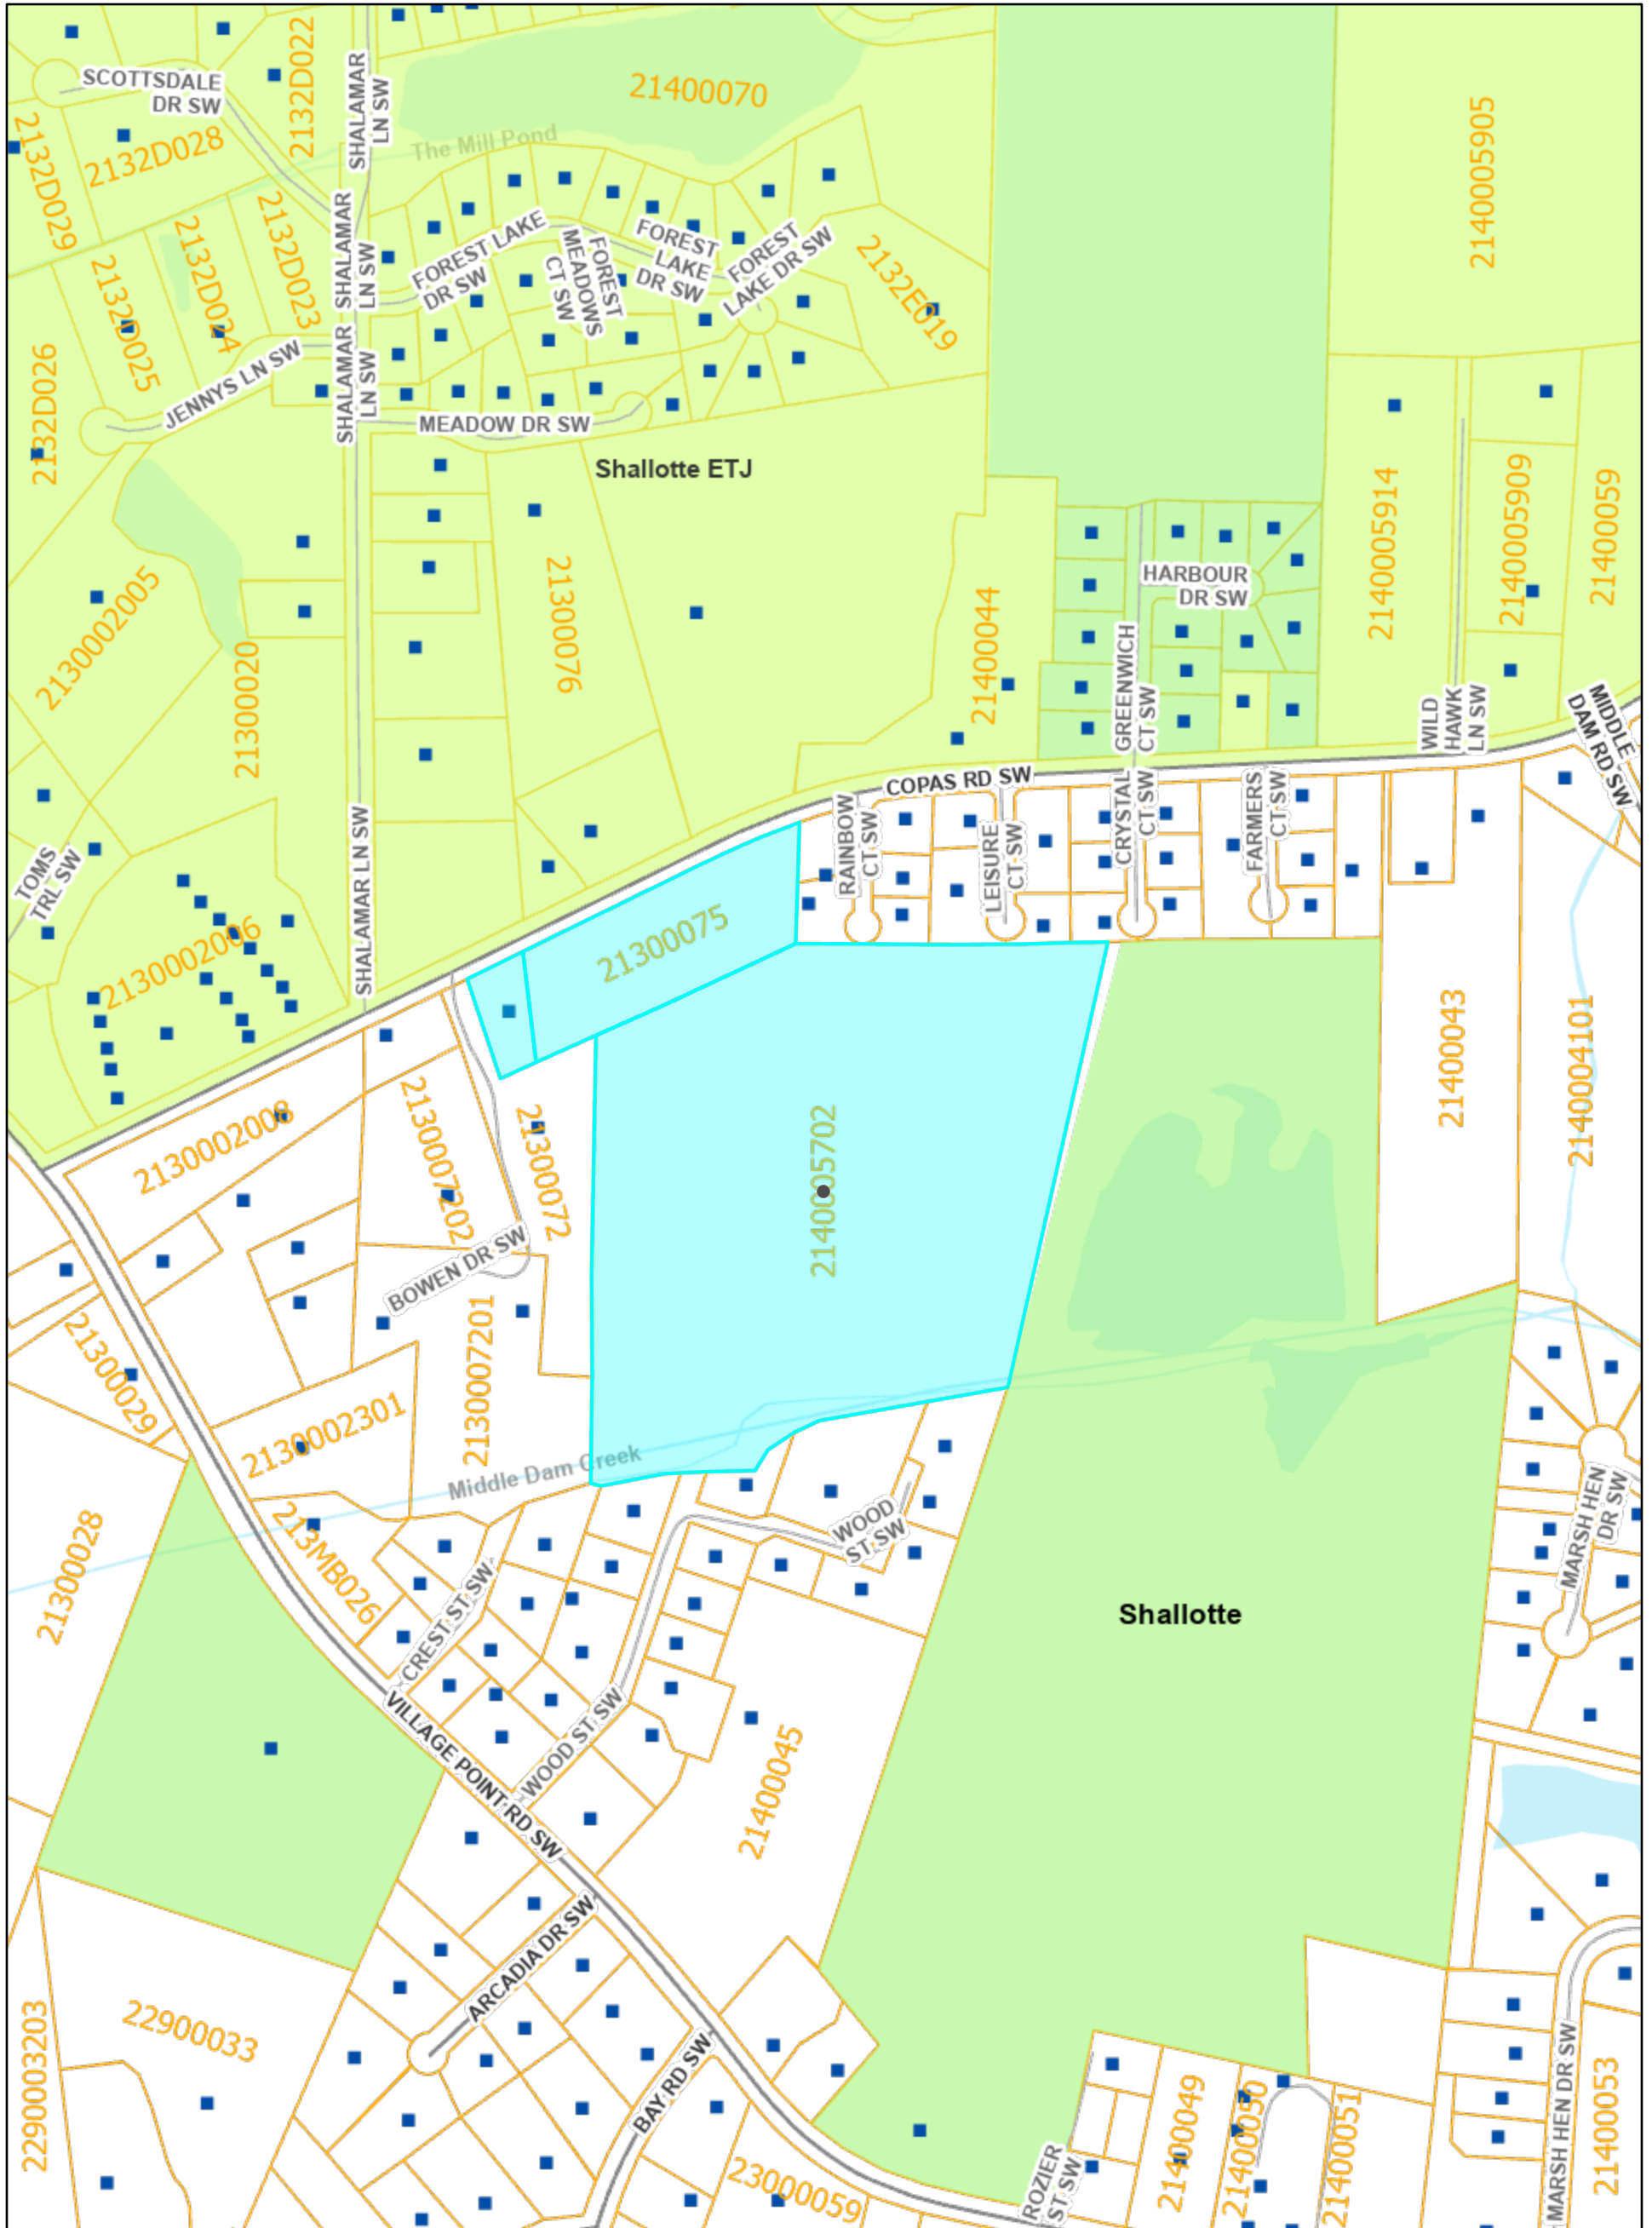

Brunswick County GIS Data Viewer

3/31/2026, 1:18:07 PM

- | | | | |
|--|-----------------|---|------------|
|  | County Boundary |  | Roads |
|  | Parcels |  | State Road |
|  | Municipalities |  | Minor |
|  | Shallotte City |  | Addresses |
|  | Shallotte ETJ | | |