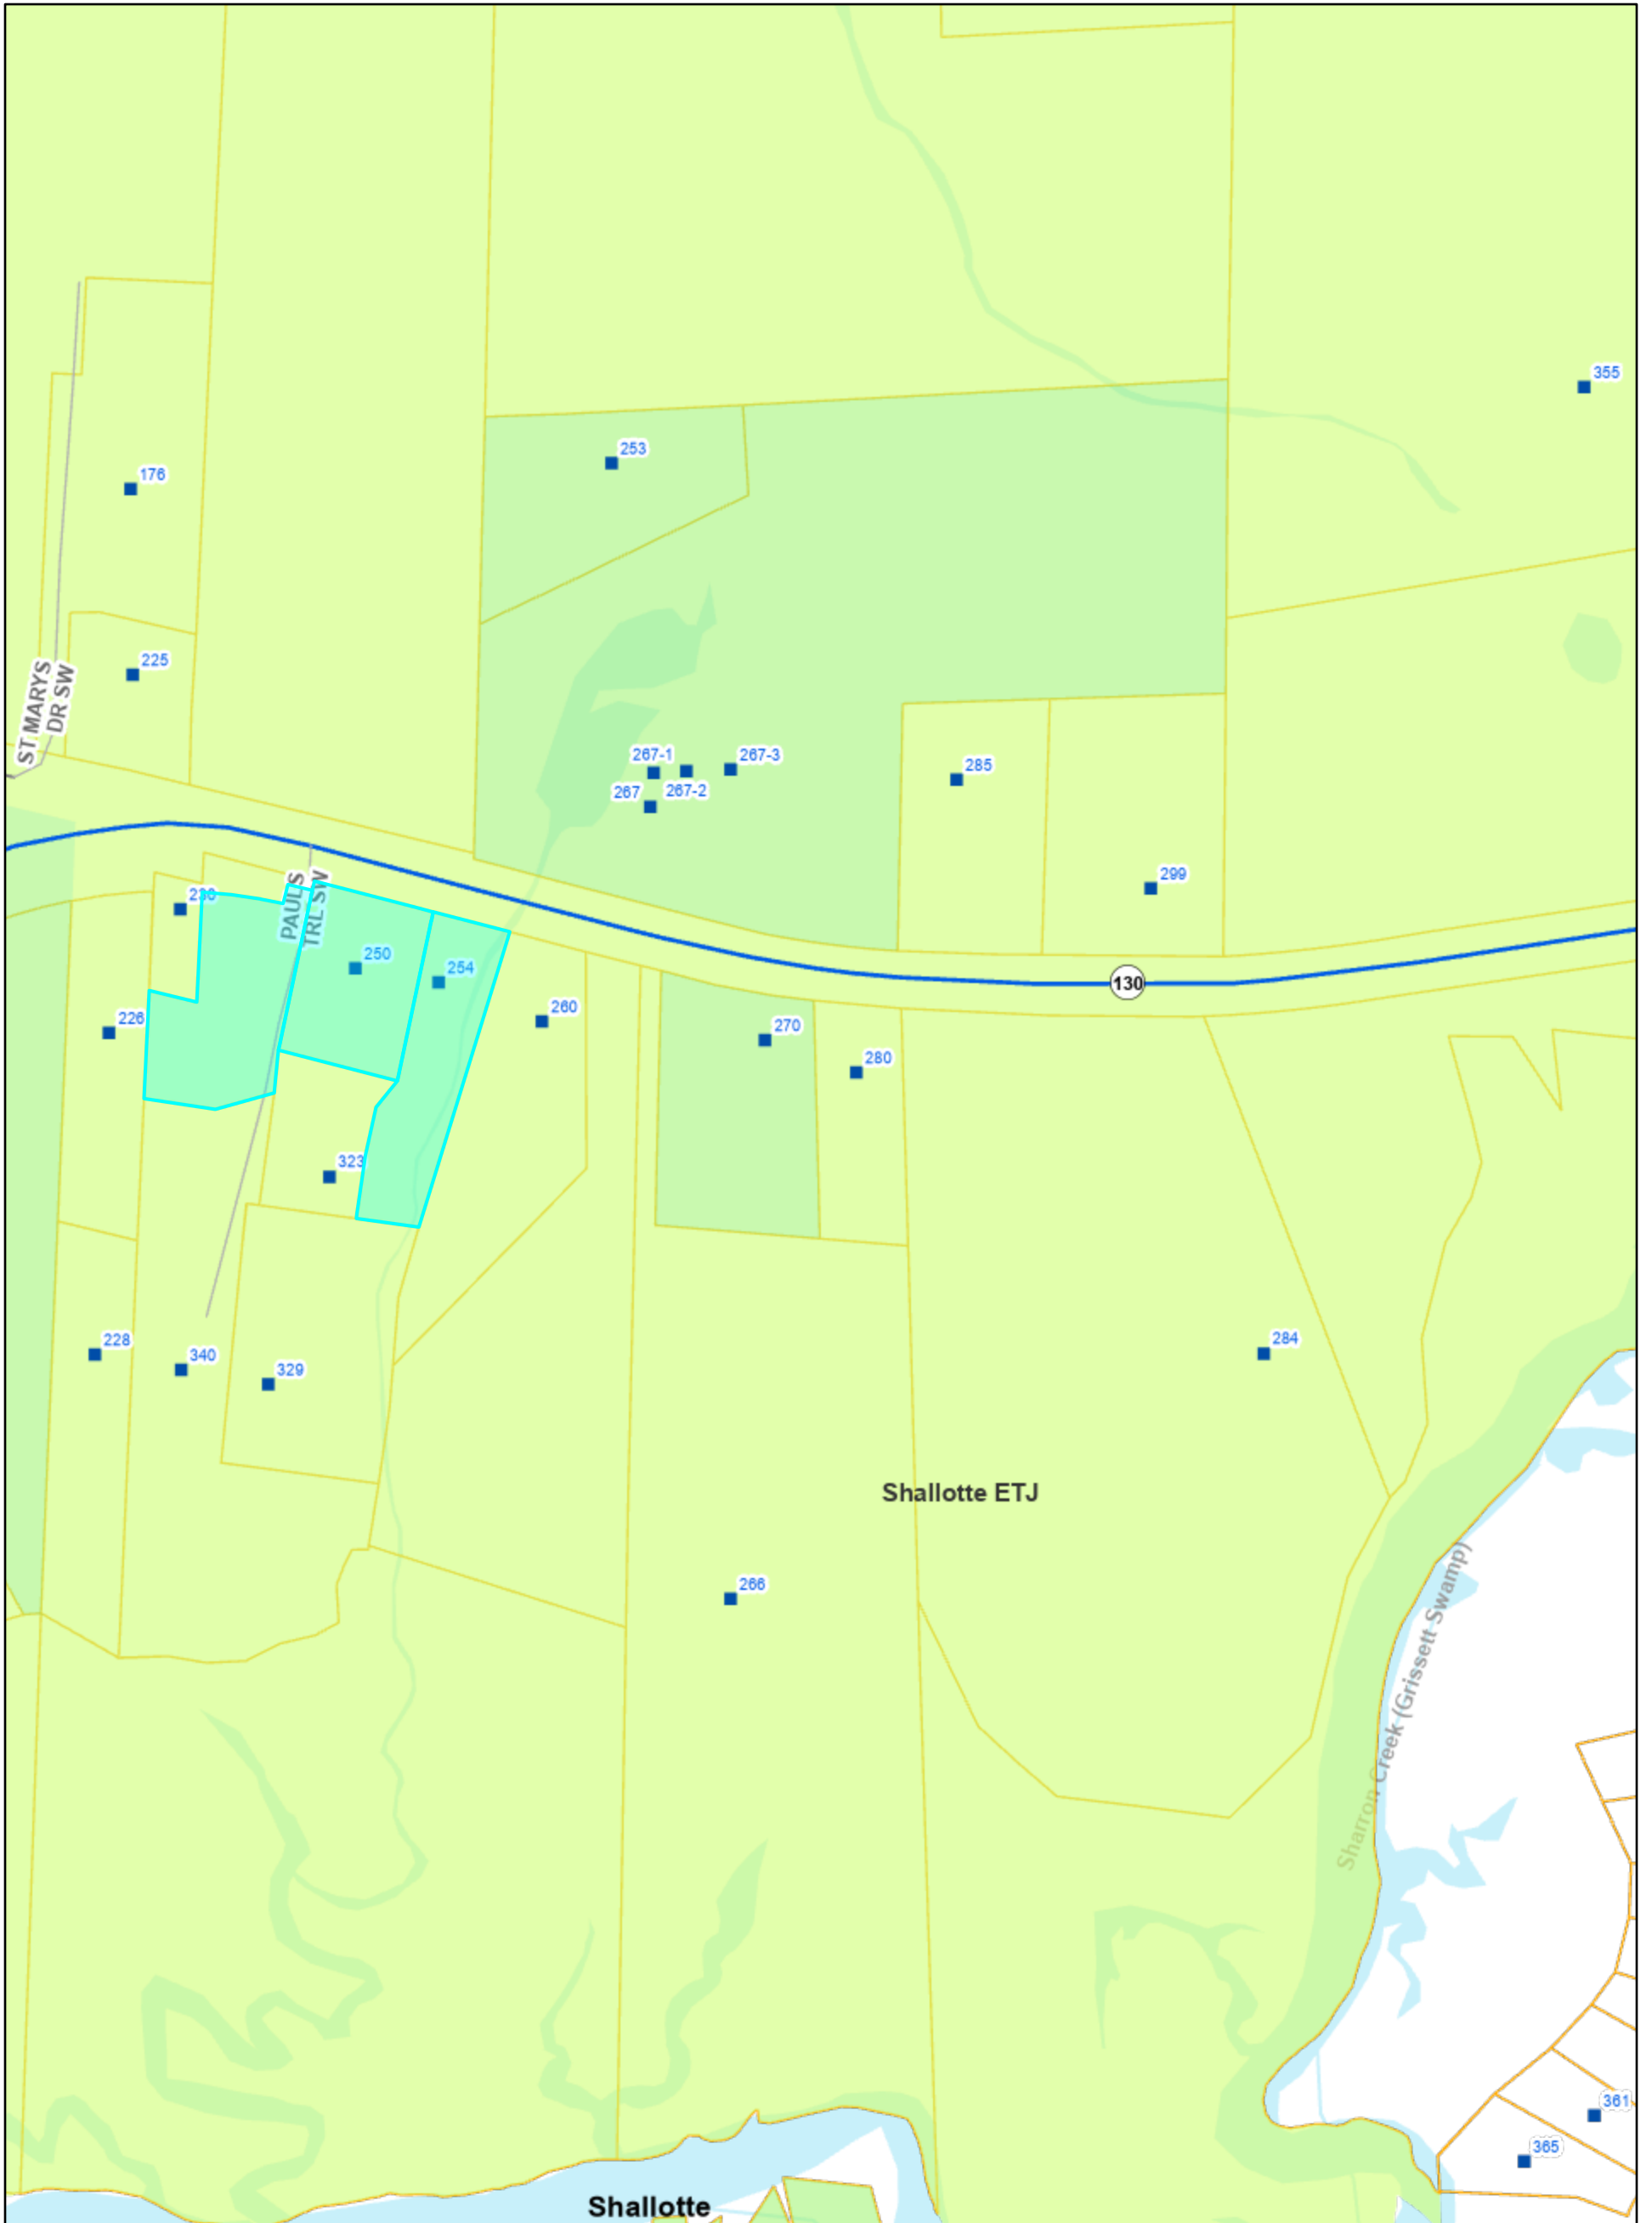

Brunswick County GIS Data Viewer

12/6/2024, 11:01:55 AM

- | | | |
|-----------------|---------------|-------------|
| County Boundary | Shallotte ETJ | Minor Roads |
| Parcels | NC Hwy | Addresses |
| Municipalities | State Road | |
| Shallotte City | | |