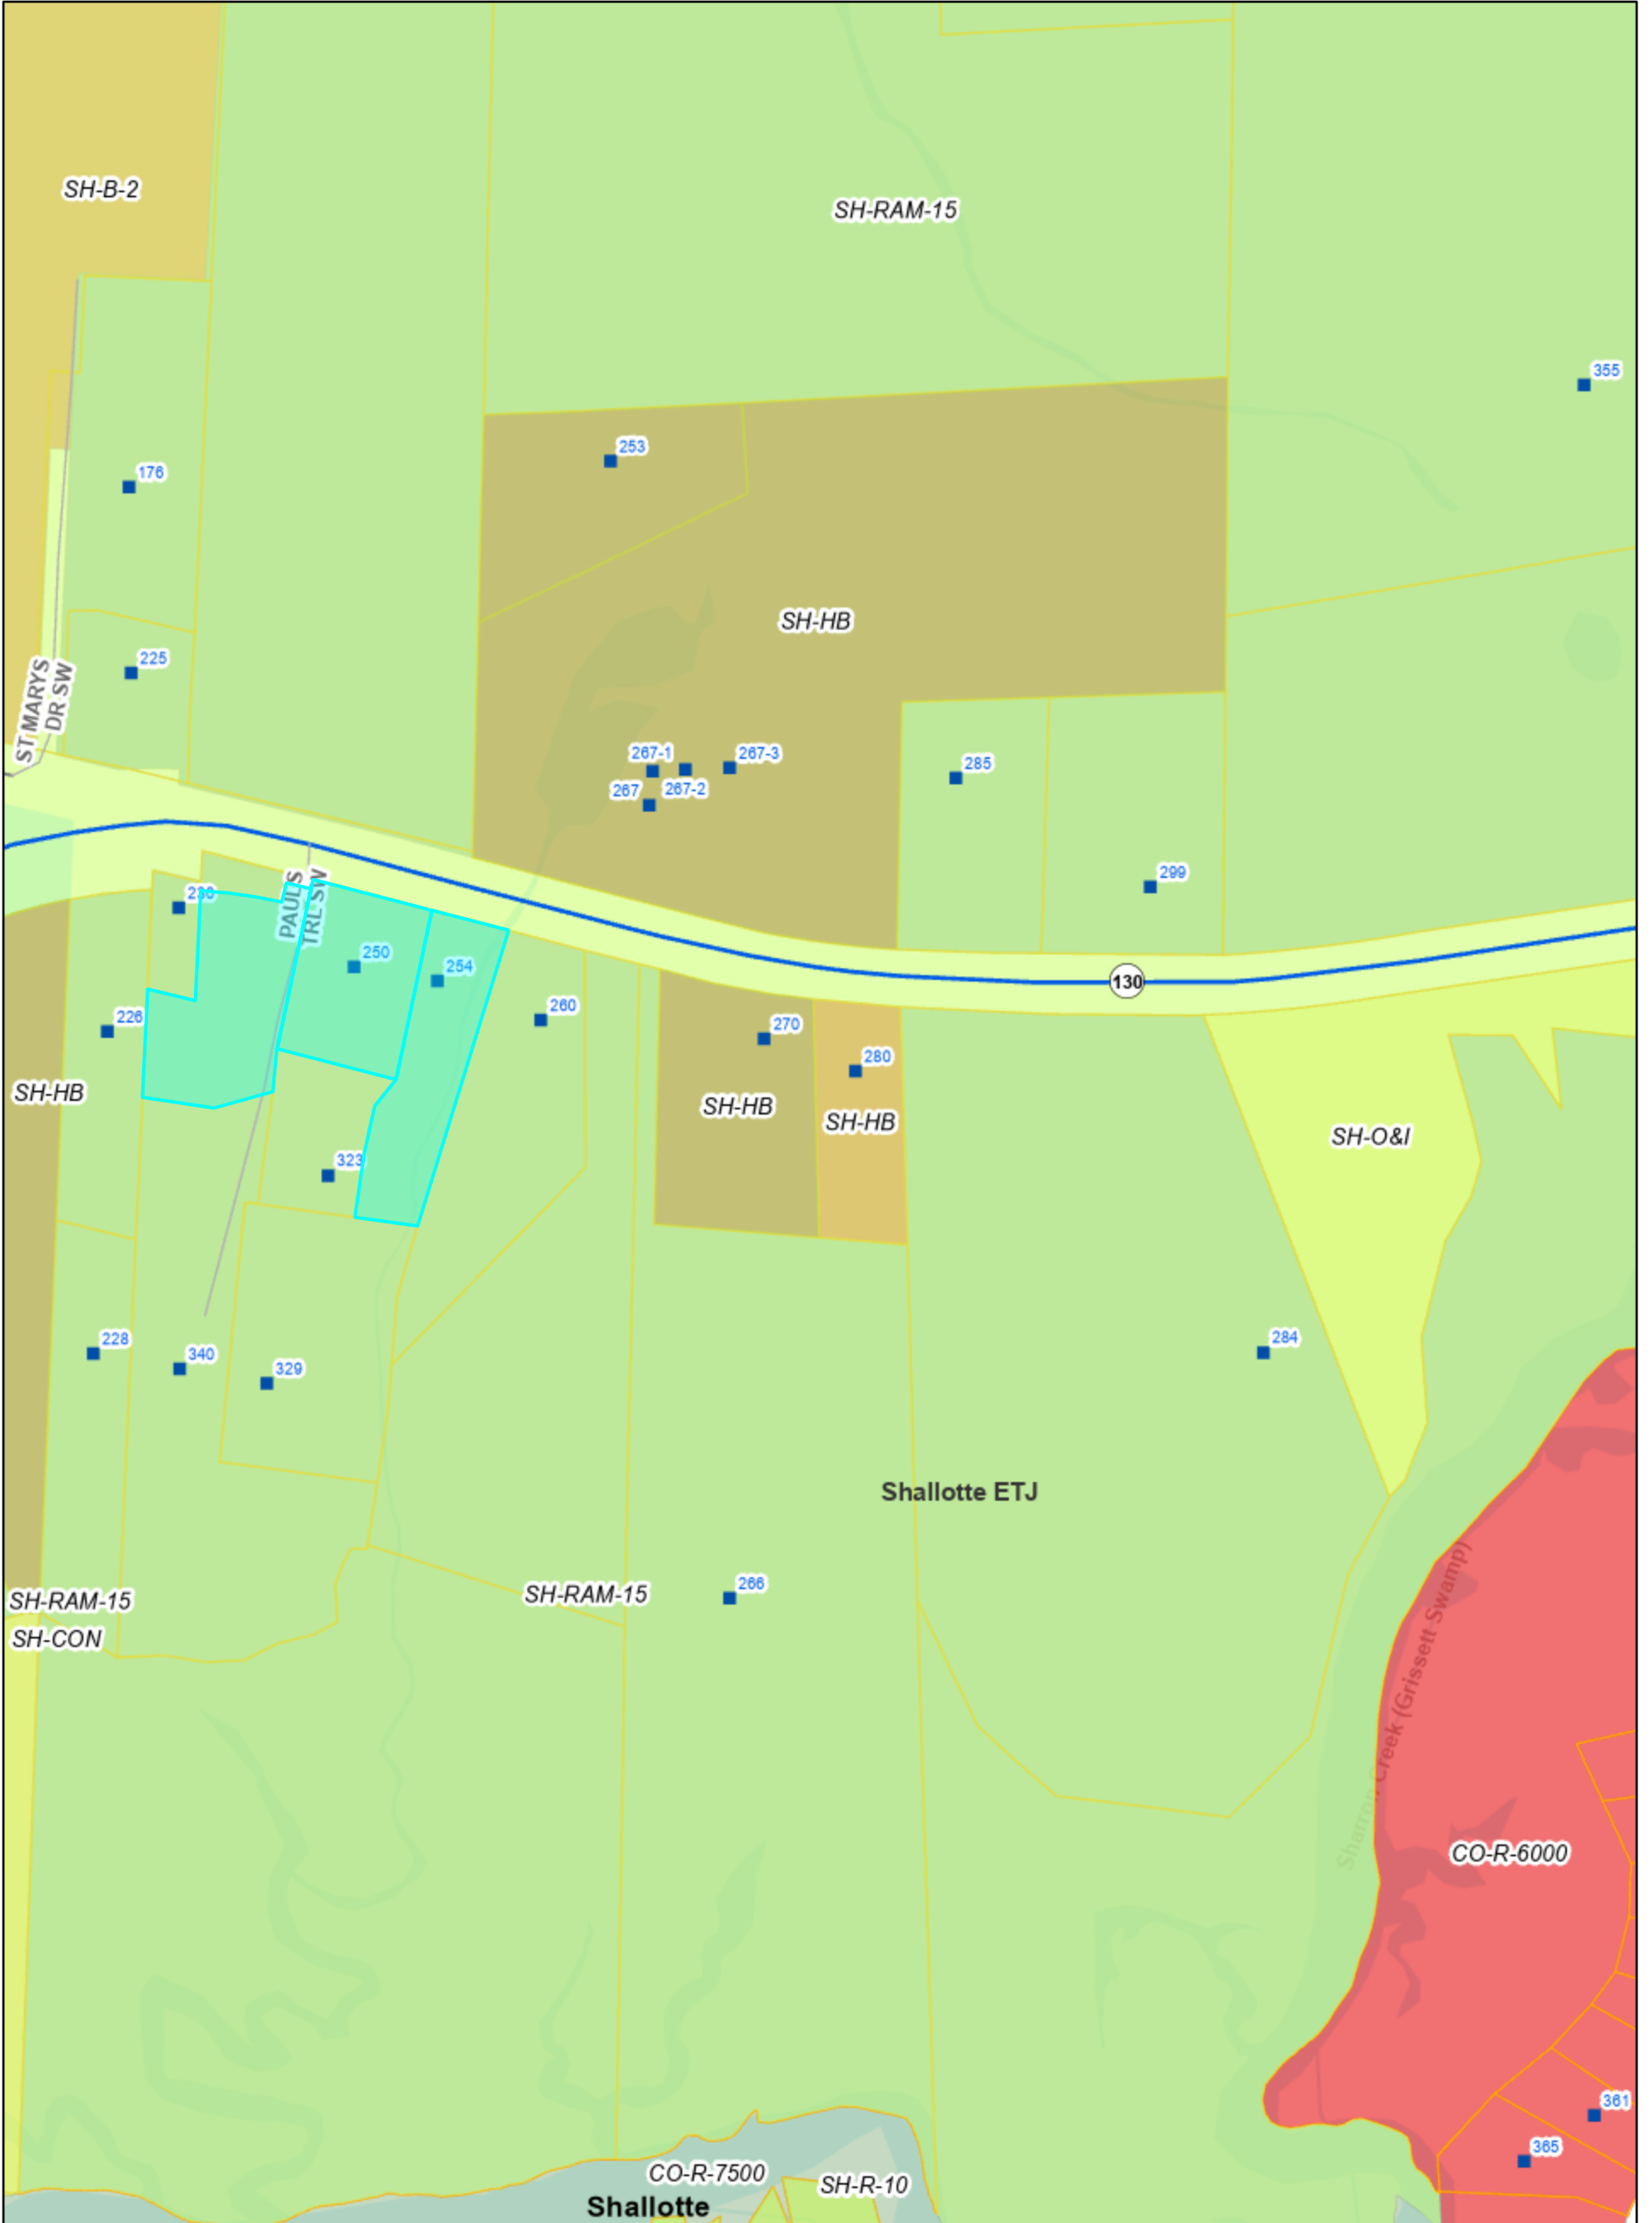

Brunswick County GIS Data Viewer

12/6/2024, 10:59:52 AM

Zoning	SH-HB	County Boundary	Roads	 1:2,400 0 0.02 0.04 0.09 mi 0 0.04 0.07 0.14 km
CO-R-6000	SH-O&I	Parcels	NC Hwy	
CO-R-7500	SH-R-10	Municipalities	State Road	
SH-B-2	SH-RAM-15	Shallotte City	Minor	
SH-CON		Shallotte ETJ	Addresses	