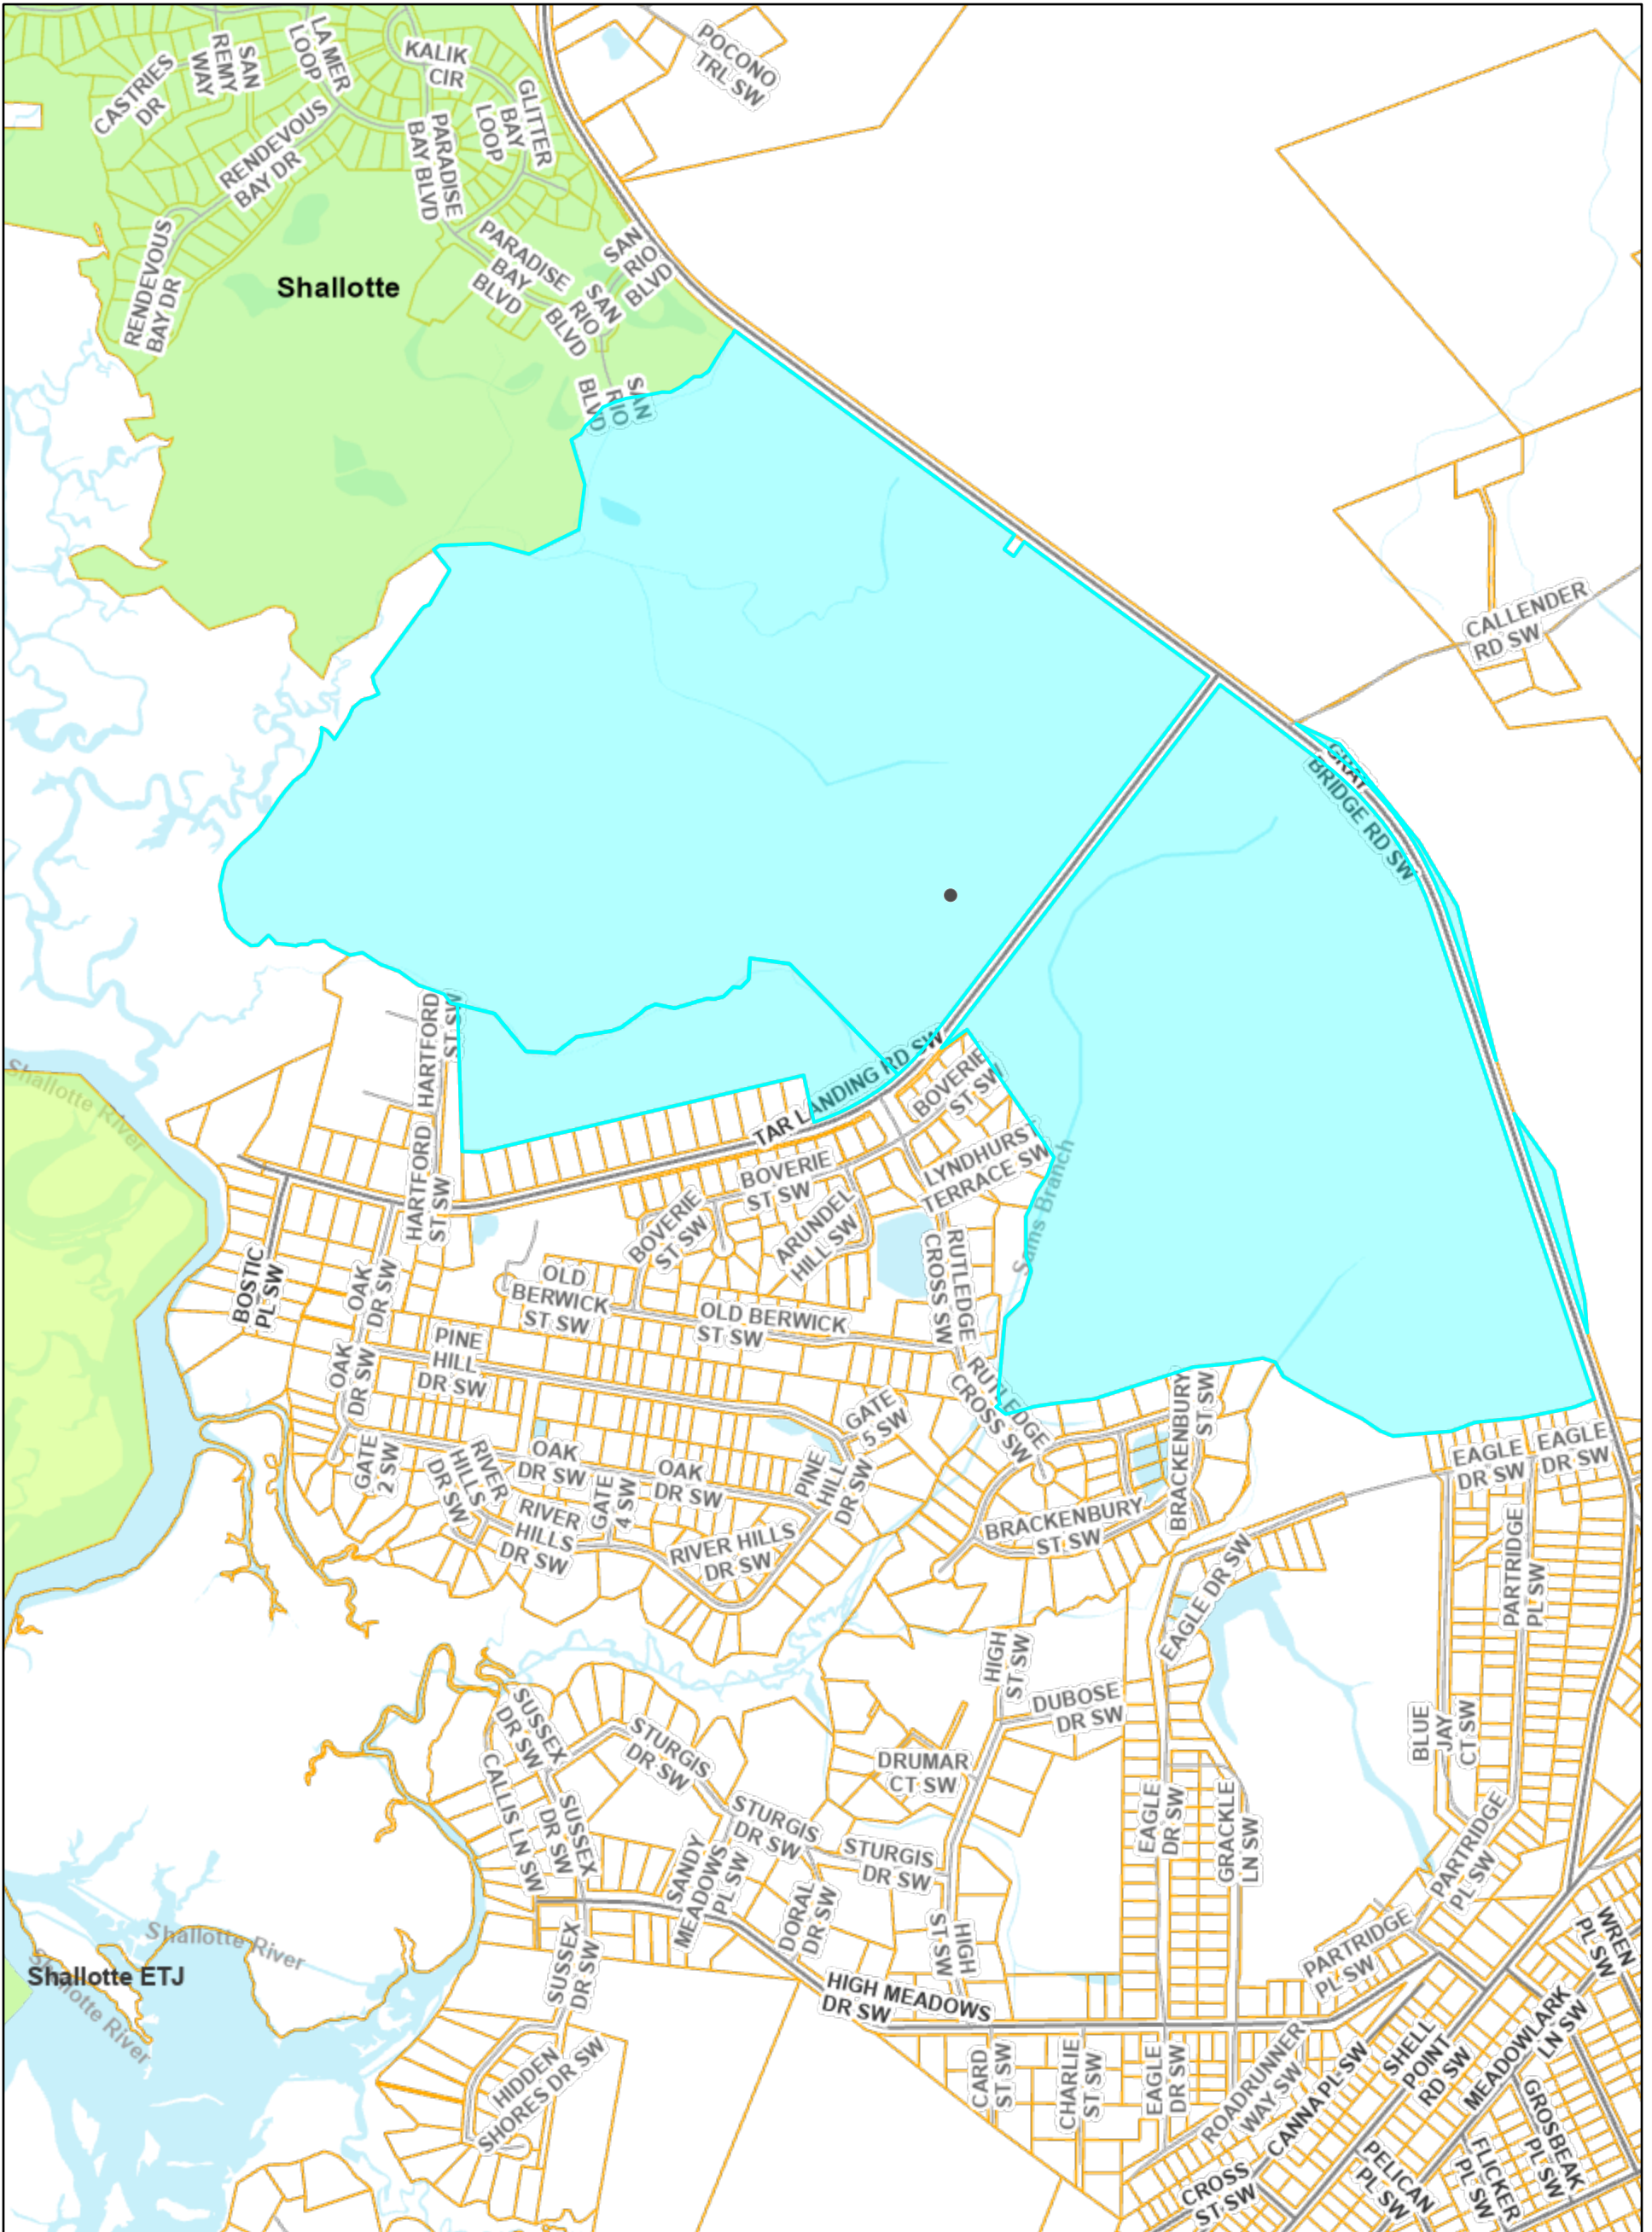

# Brunswick County GIS Data Viewer

12/16/2024, 10:02:20 AM

- County Boundary
- Parcels
- Municipalities
- Shallotte ETJ
- Shallotte City
- Roads
- State Road
- Minor