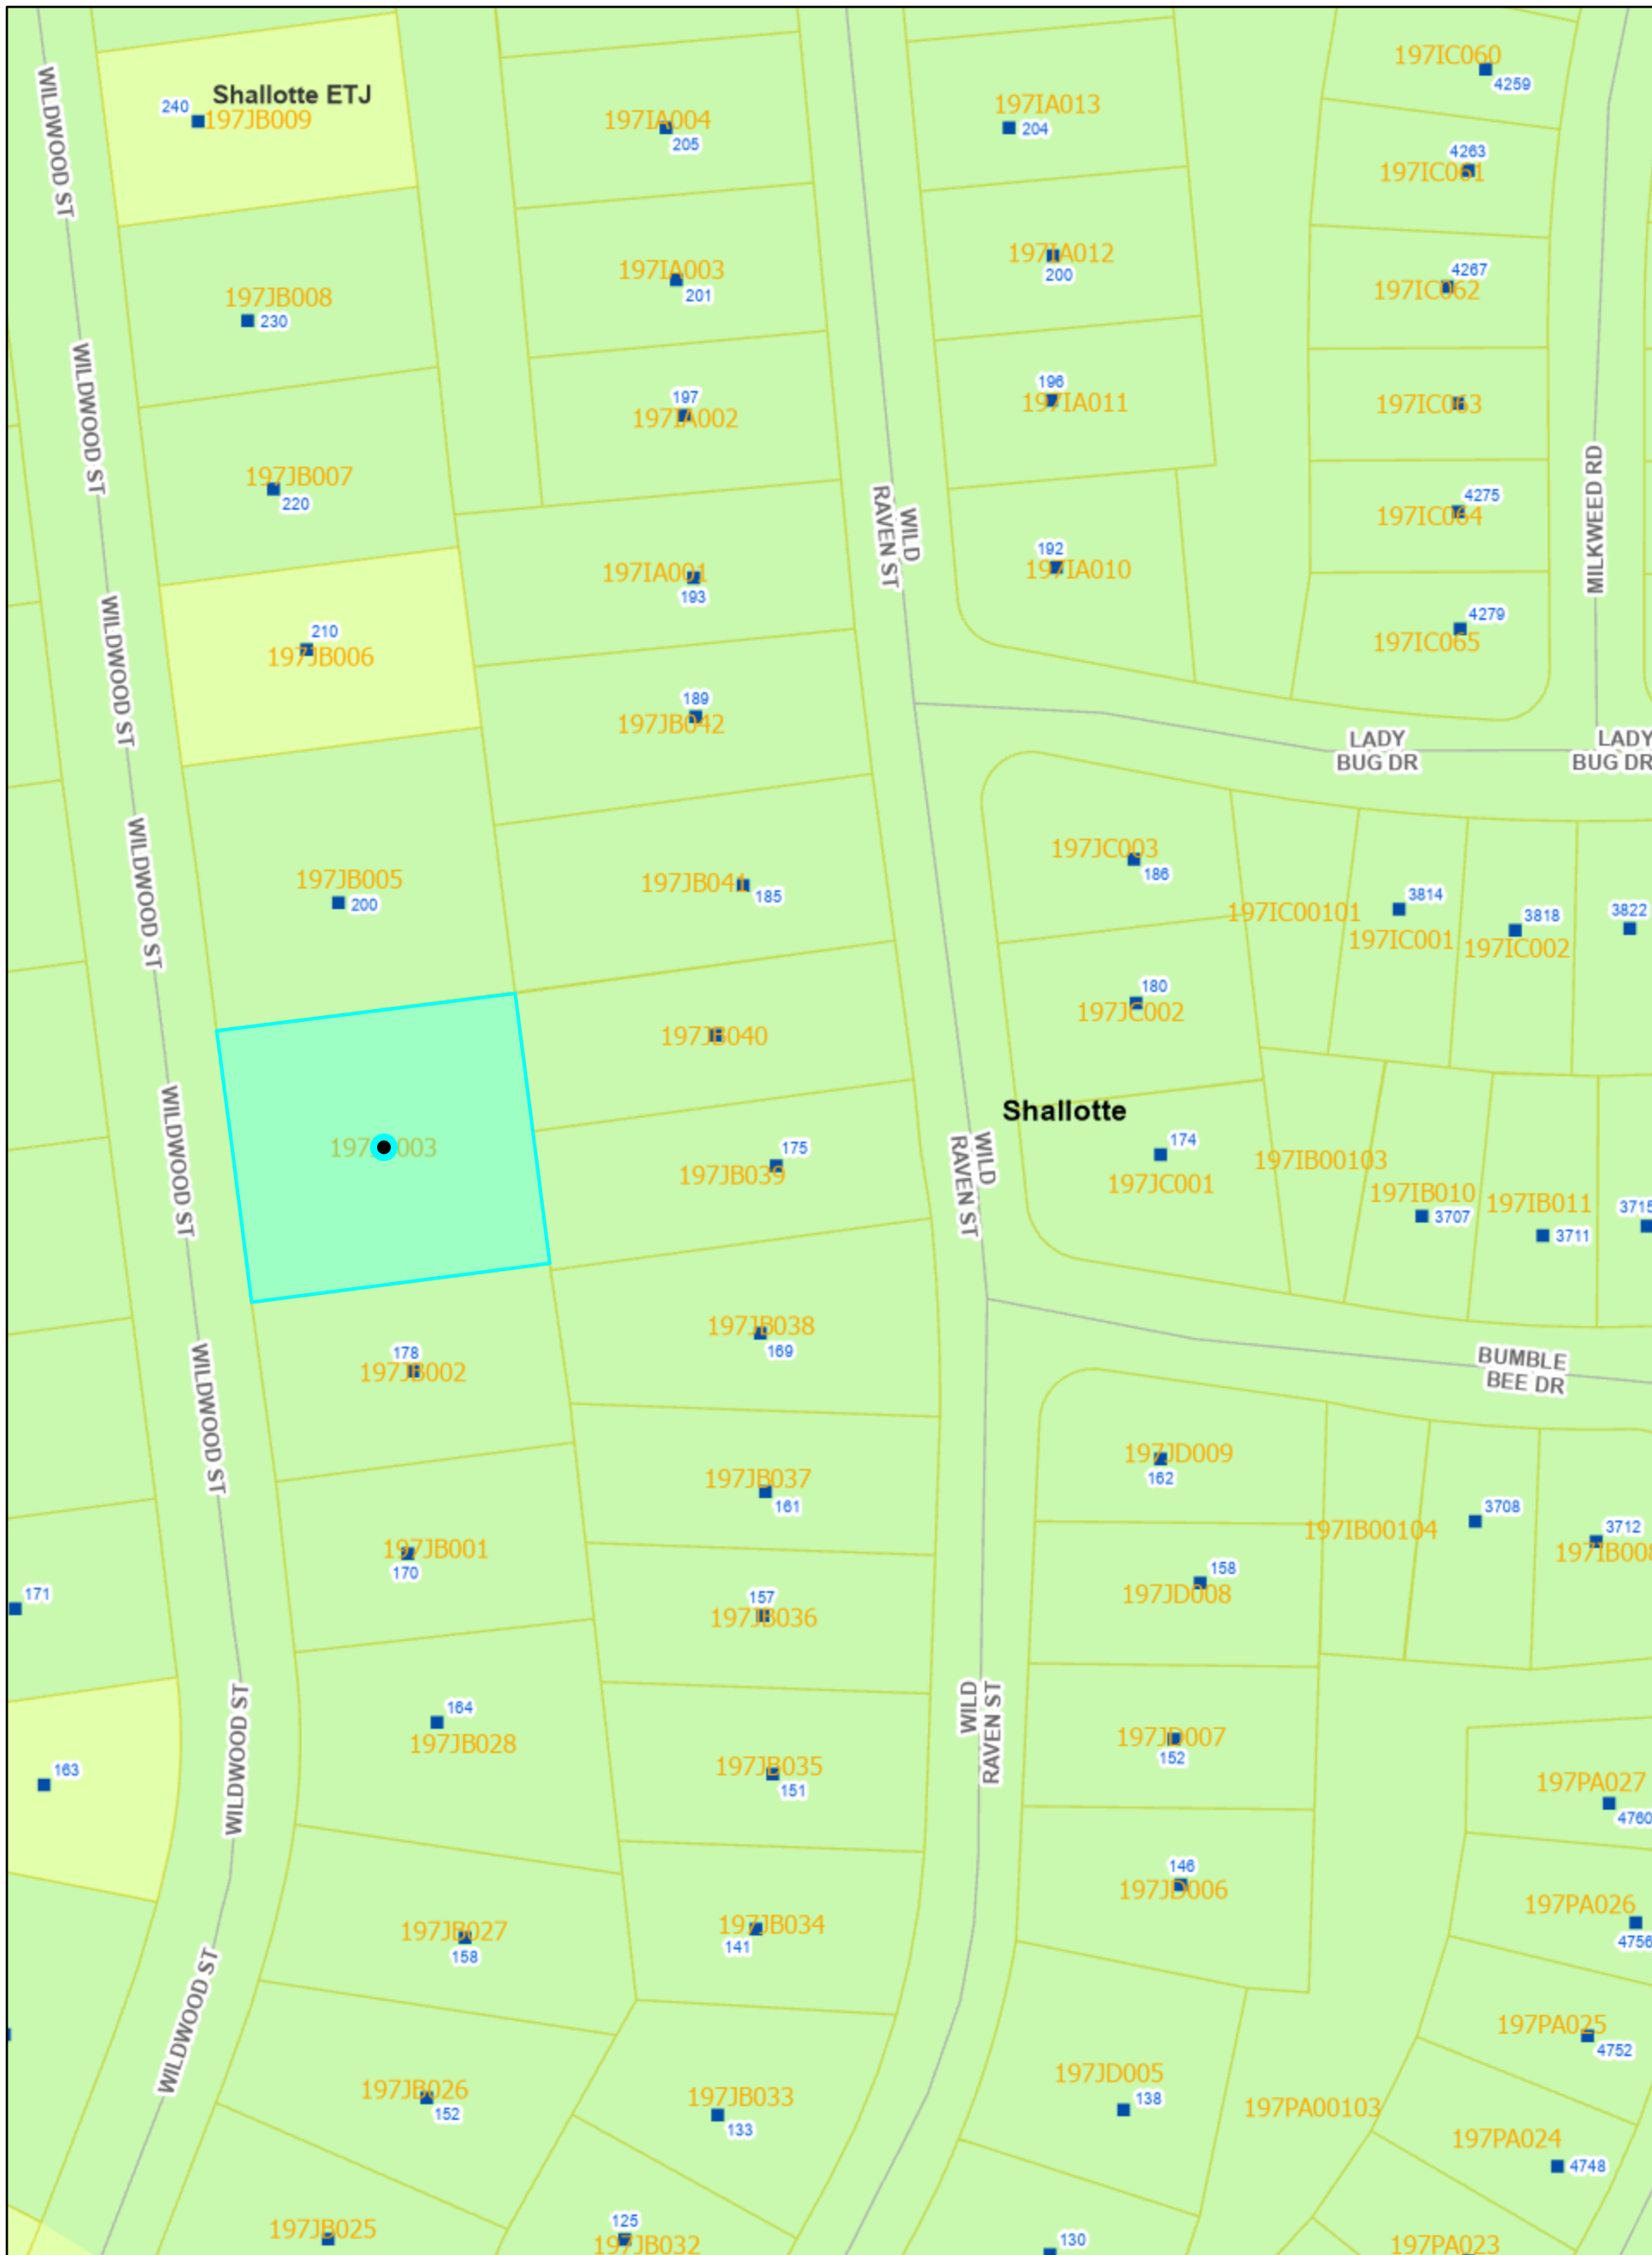

Brunswick County GIS Data Viewer

12/6/2024, 10:02:13 AM

- County Boundary
- Parcels
- Municipalities
- Shallotte ETJ
- Shallotte City
- Roads
- Minor
- Addresses