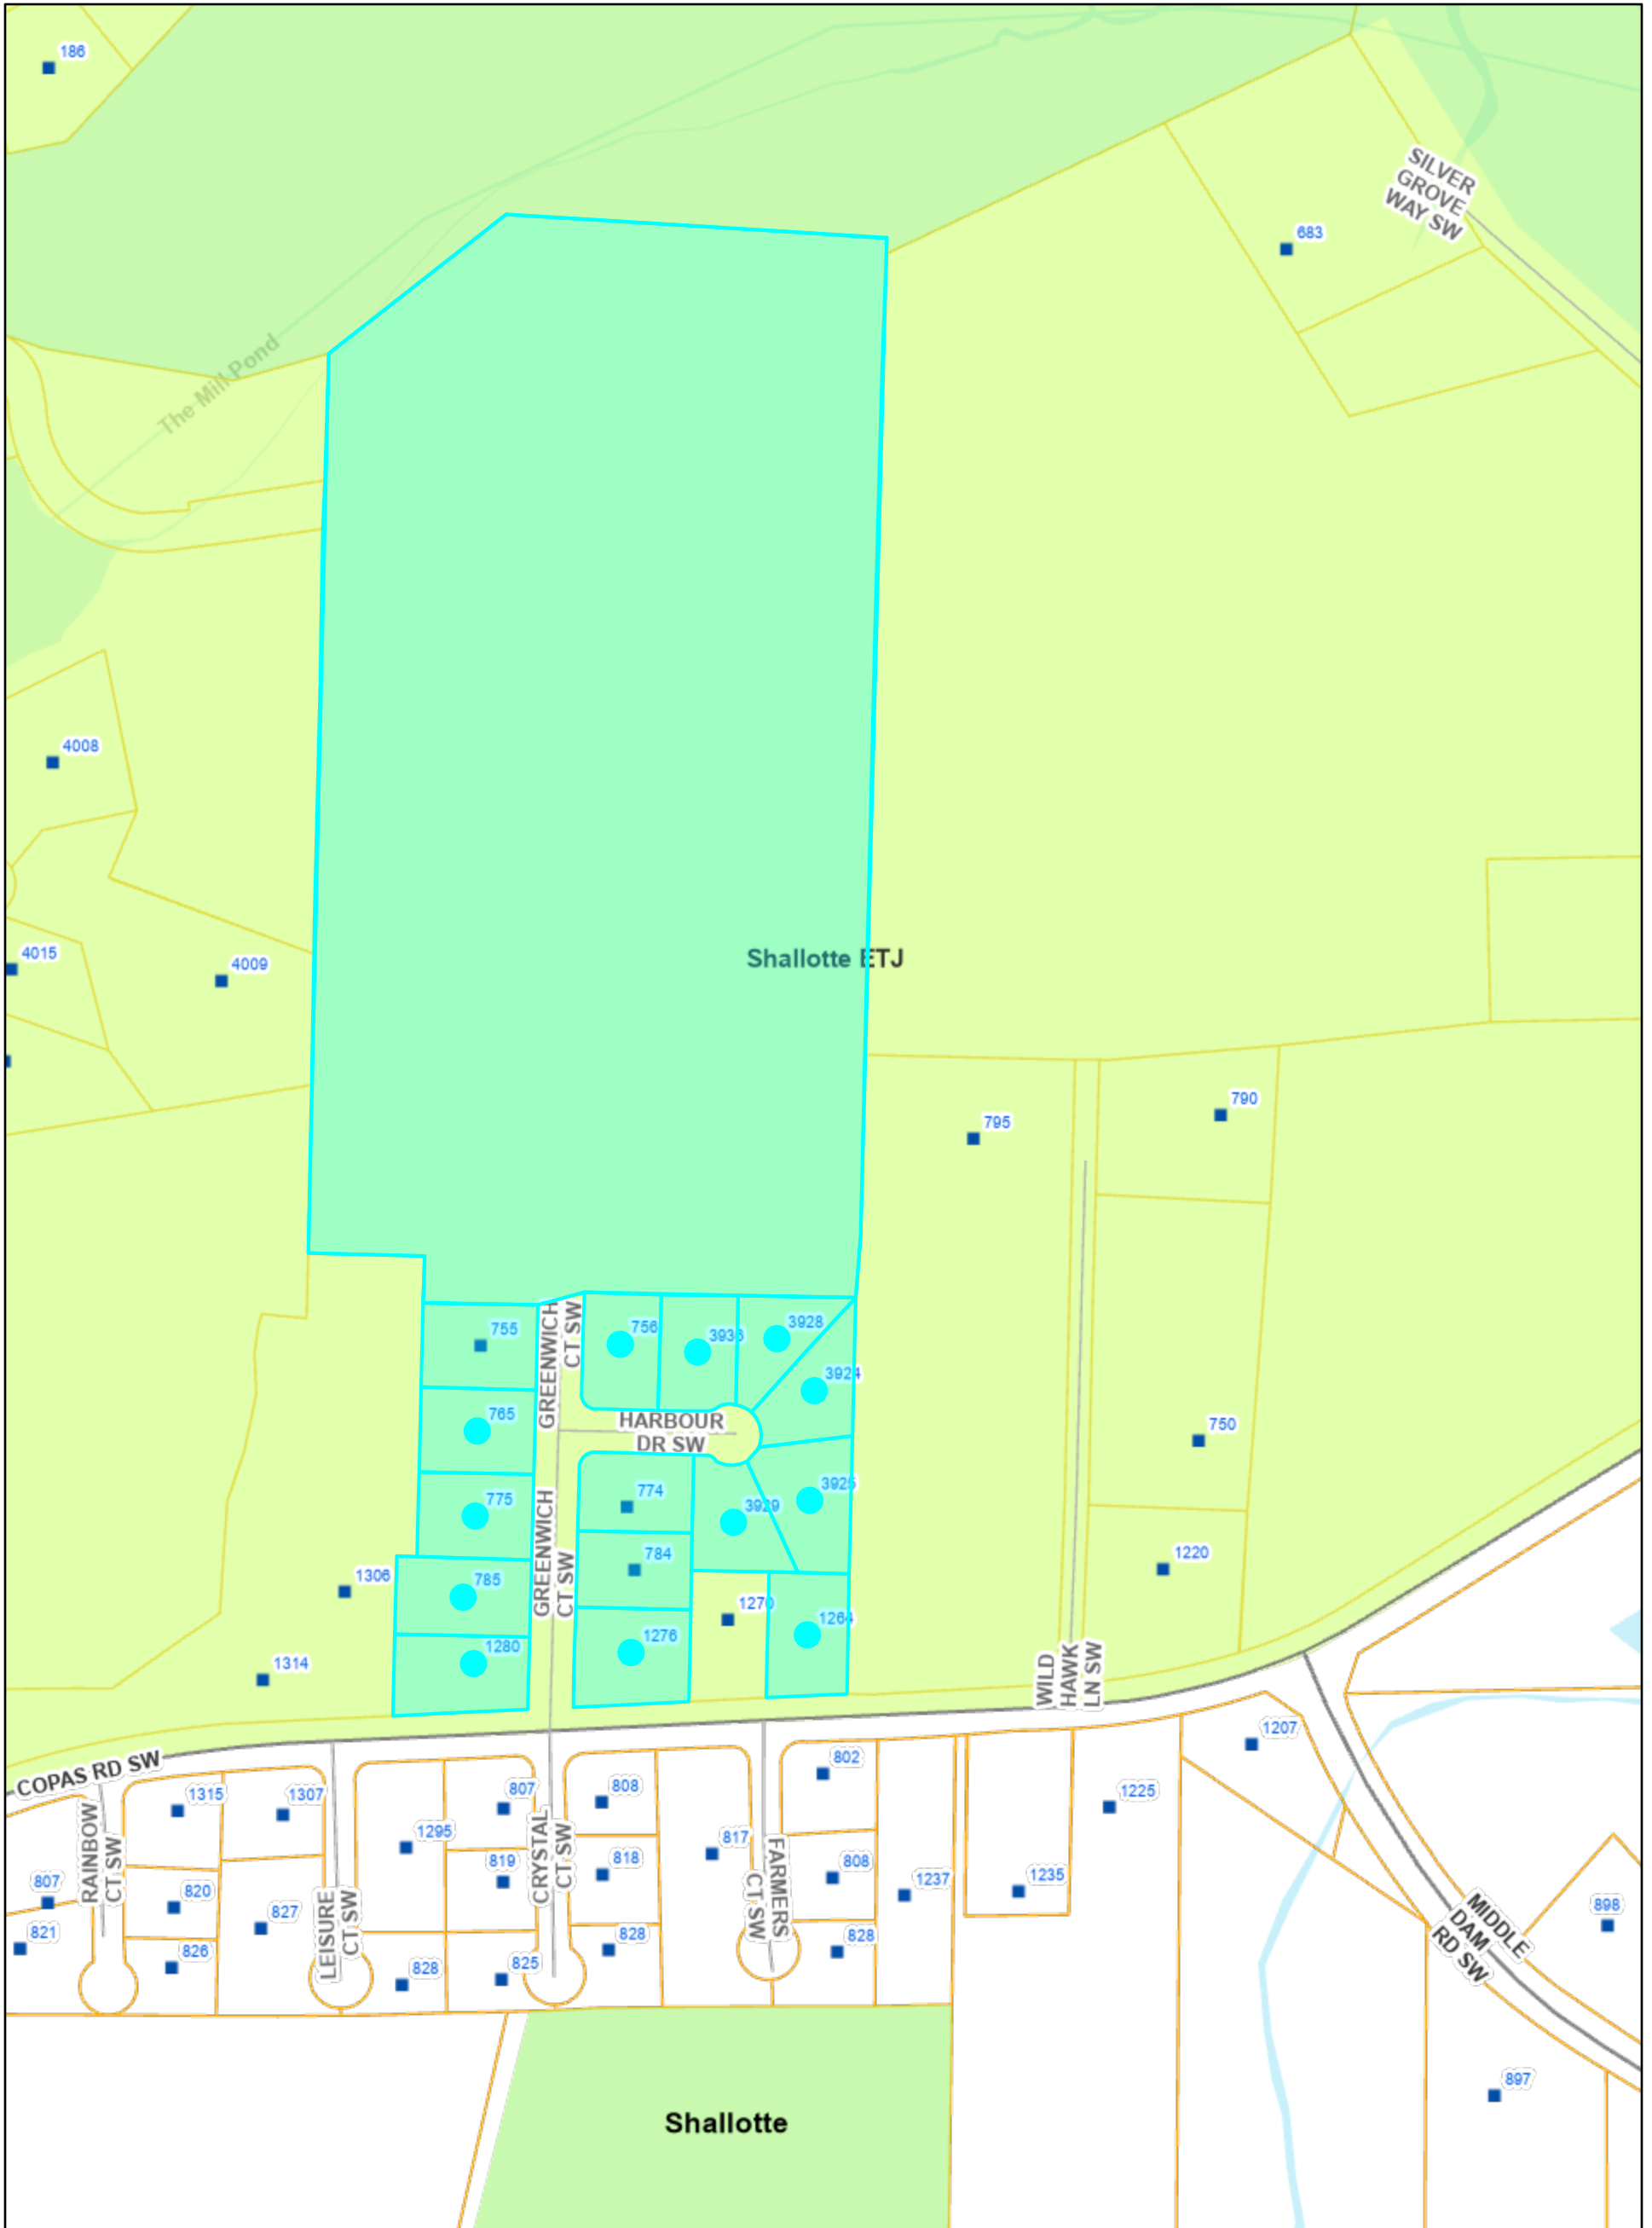

Brunswick County GIS Data Viewer

1/17/2025, 1:54:46 PM

- | | | | |
|--|-----------------|---|------------|
|  | County Boundary |  | Roads |
|  | Parcels |  | State Road |
|  | Shalotte City |  | Minor |
|  | Shalotte ETJ |  | Addresses |