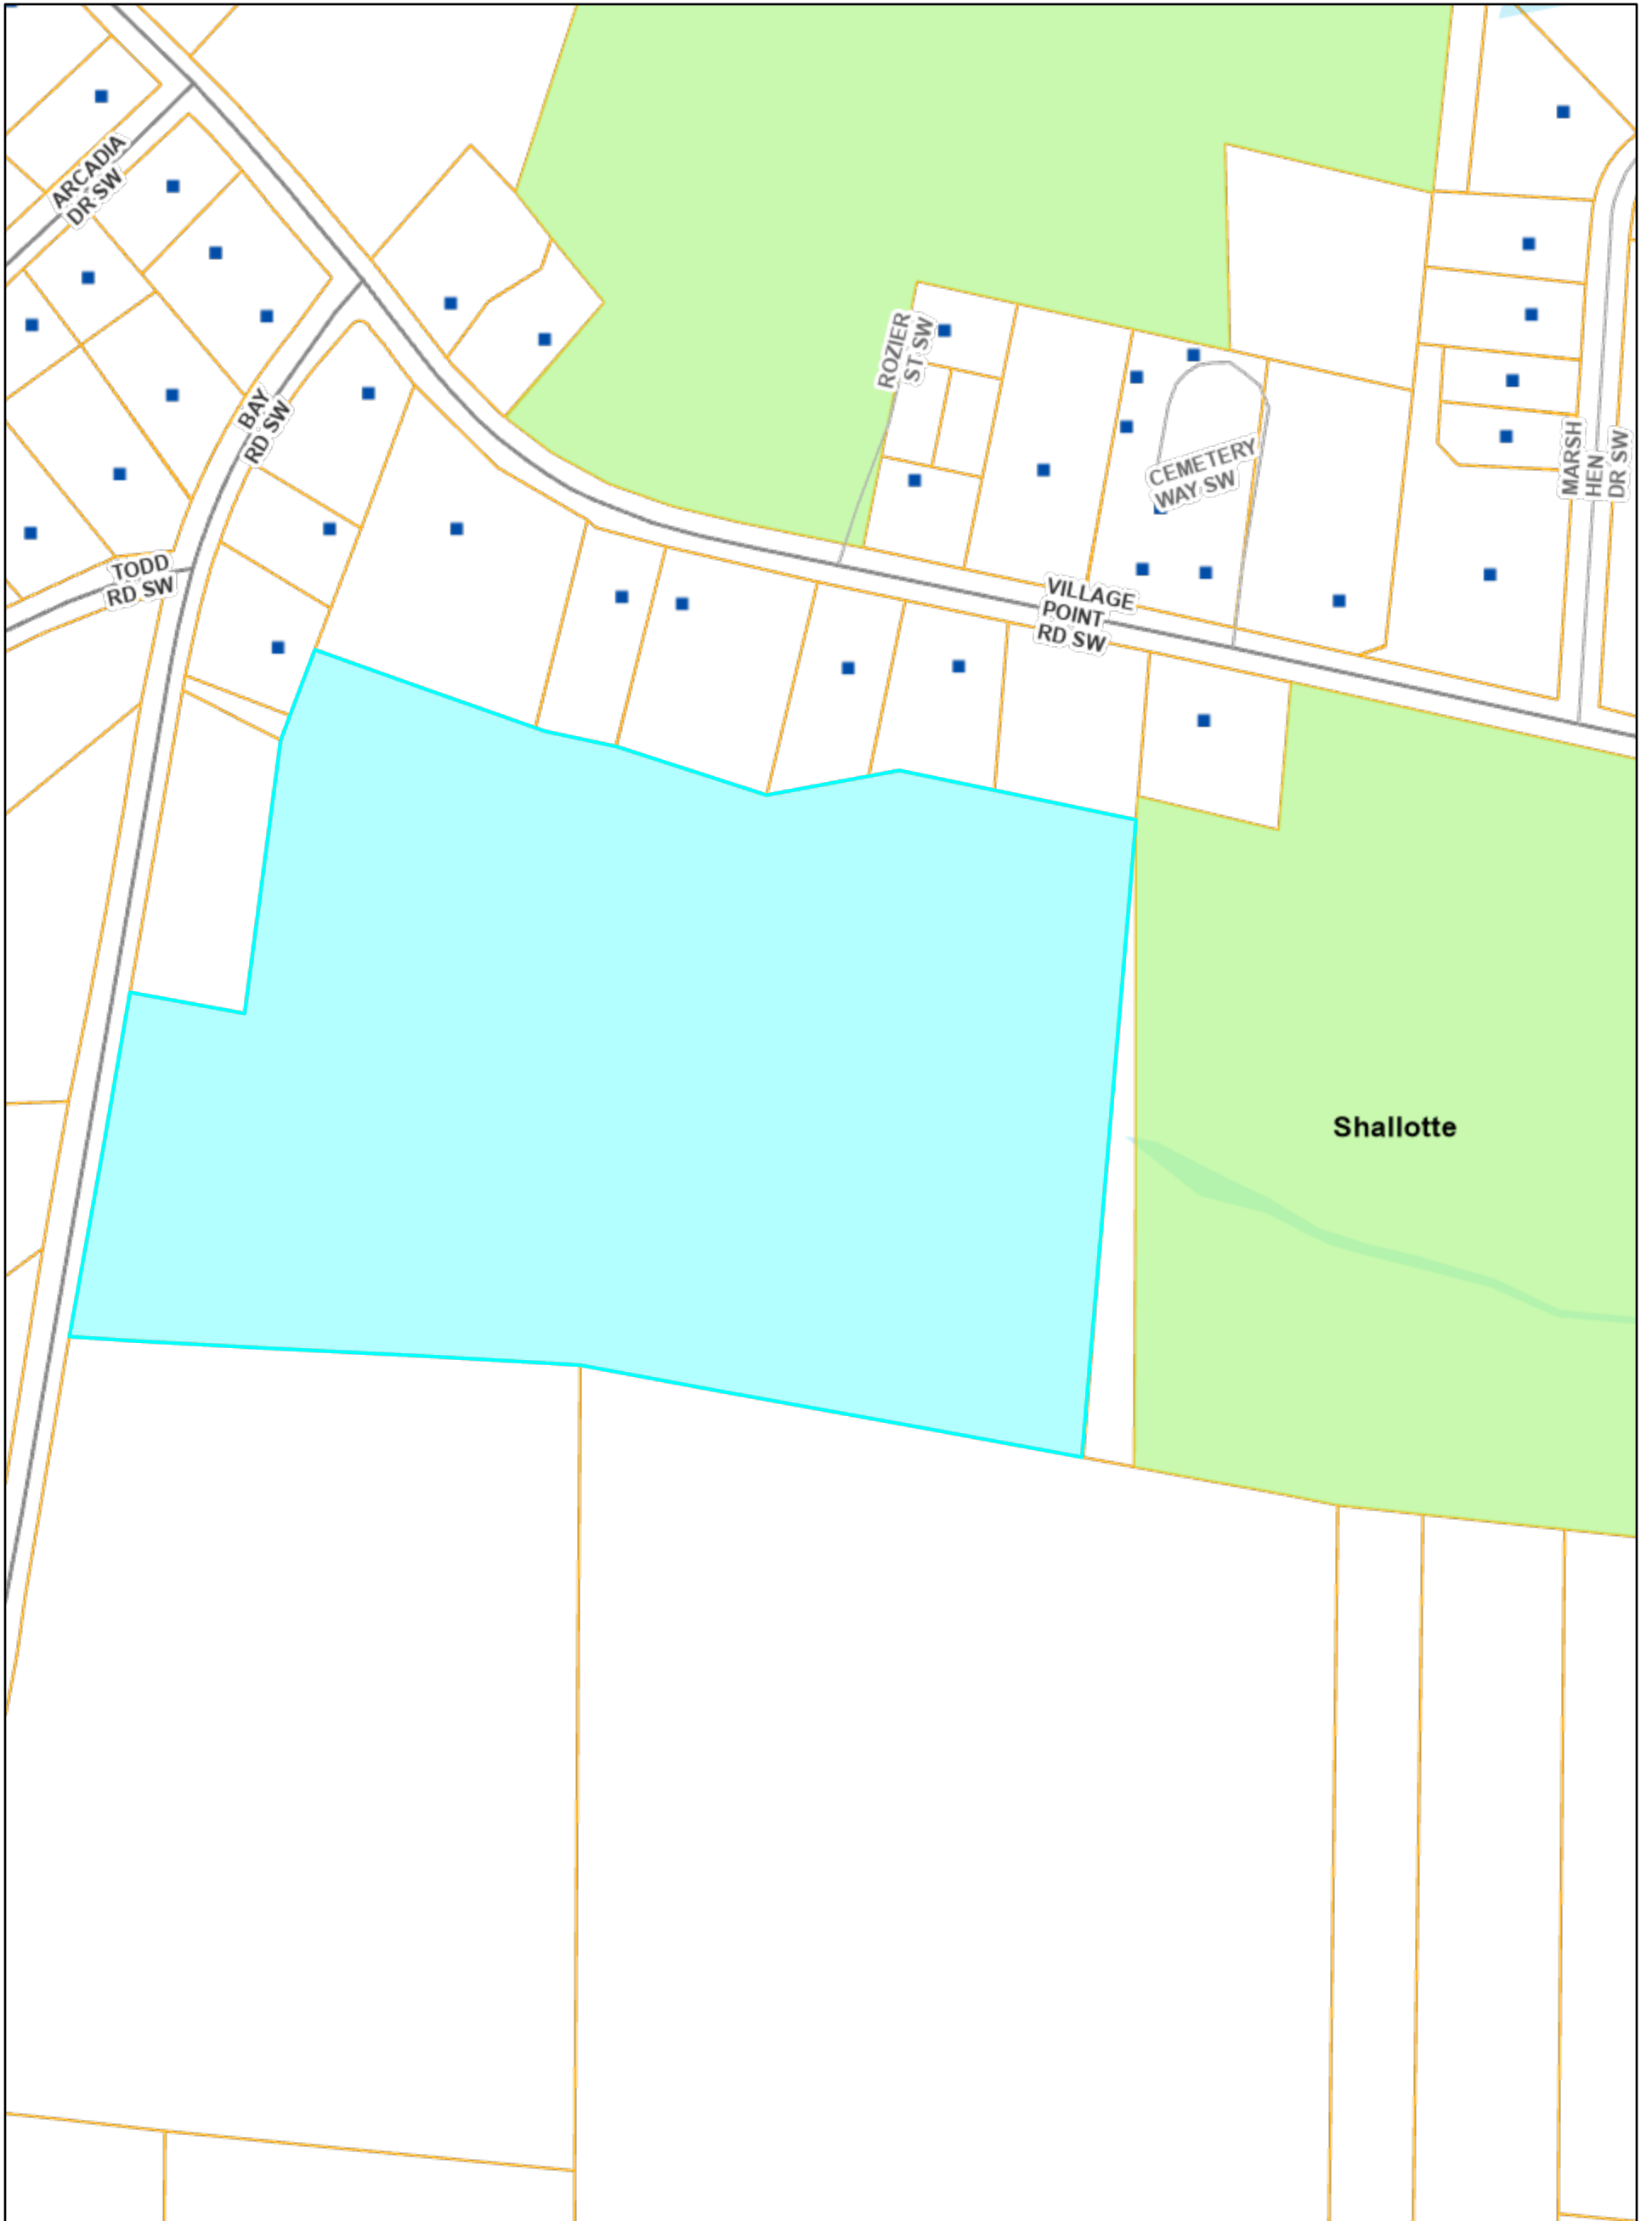

# Brunswick County GIS Data Viewer

1/17/2025, 2:30:24 PM

- |                       |              |
|-----------------------|--------------|
| County Boundary       | <b>Roads</b> |
| Parcels               | State Road   |
| <b>Municipalities</b> | Minor        |
| Shalotte City         | Addresses    |