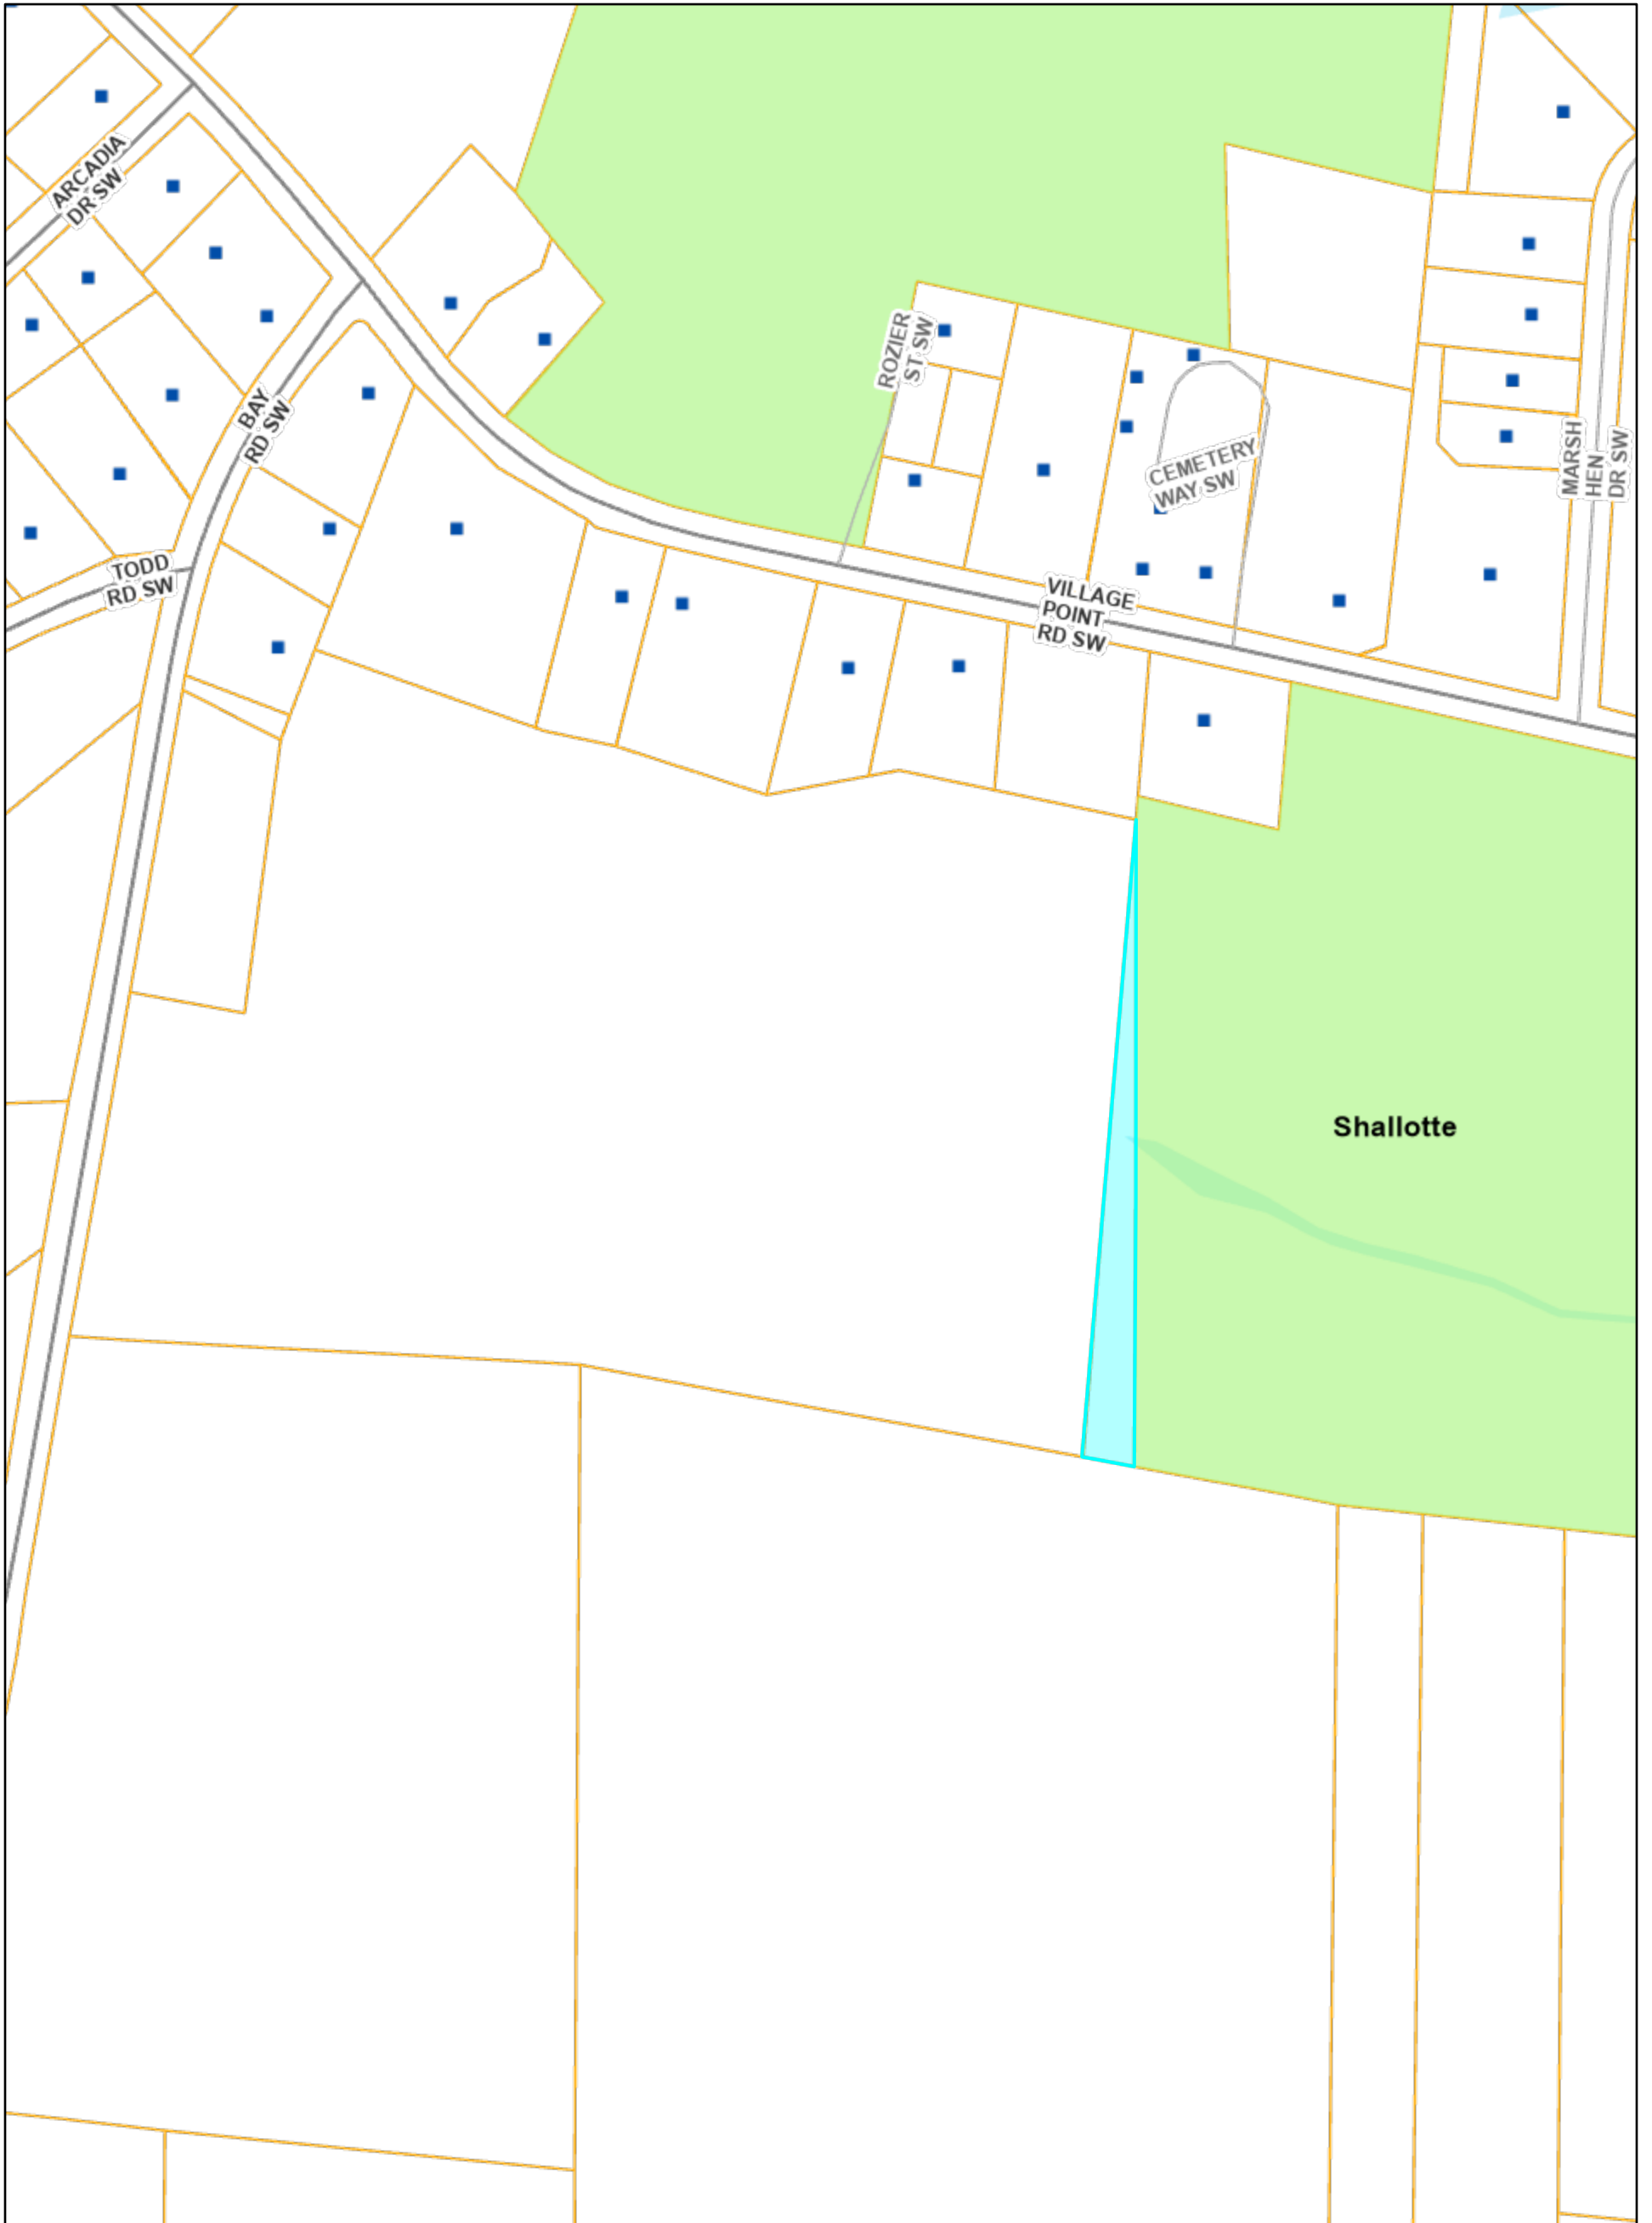

# Brunswick County GIS Data Viewer

1/17/2025, 2:42:55 PM

- |                       |              |
|-----------------------|--------------|
| County Boundary       | <b>Roads</b> |
| Parcels               | State Road   |
| <b>Municipalities</b> | Minor        |
| Shalotte City         | Addresses    |