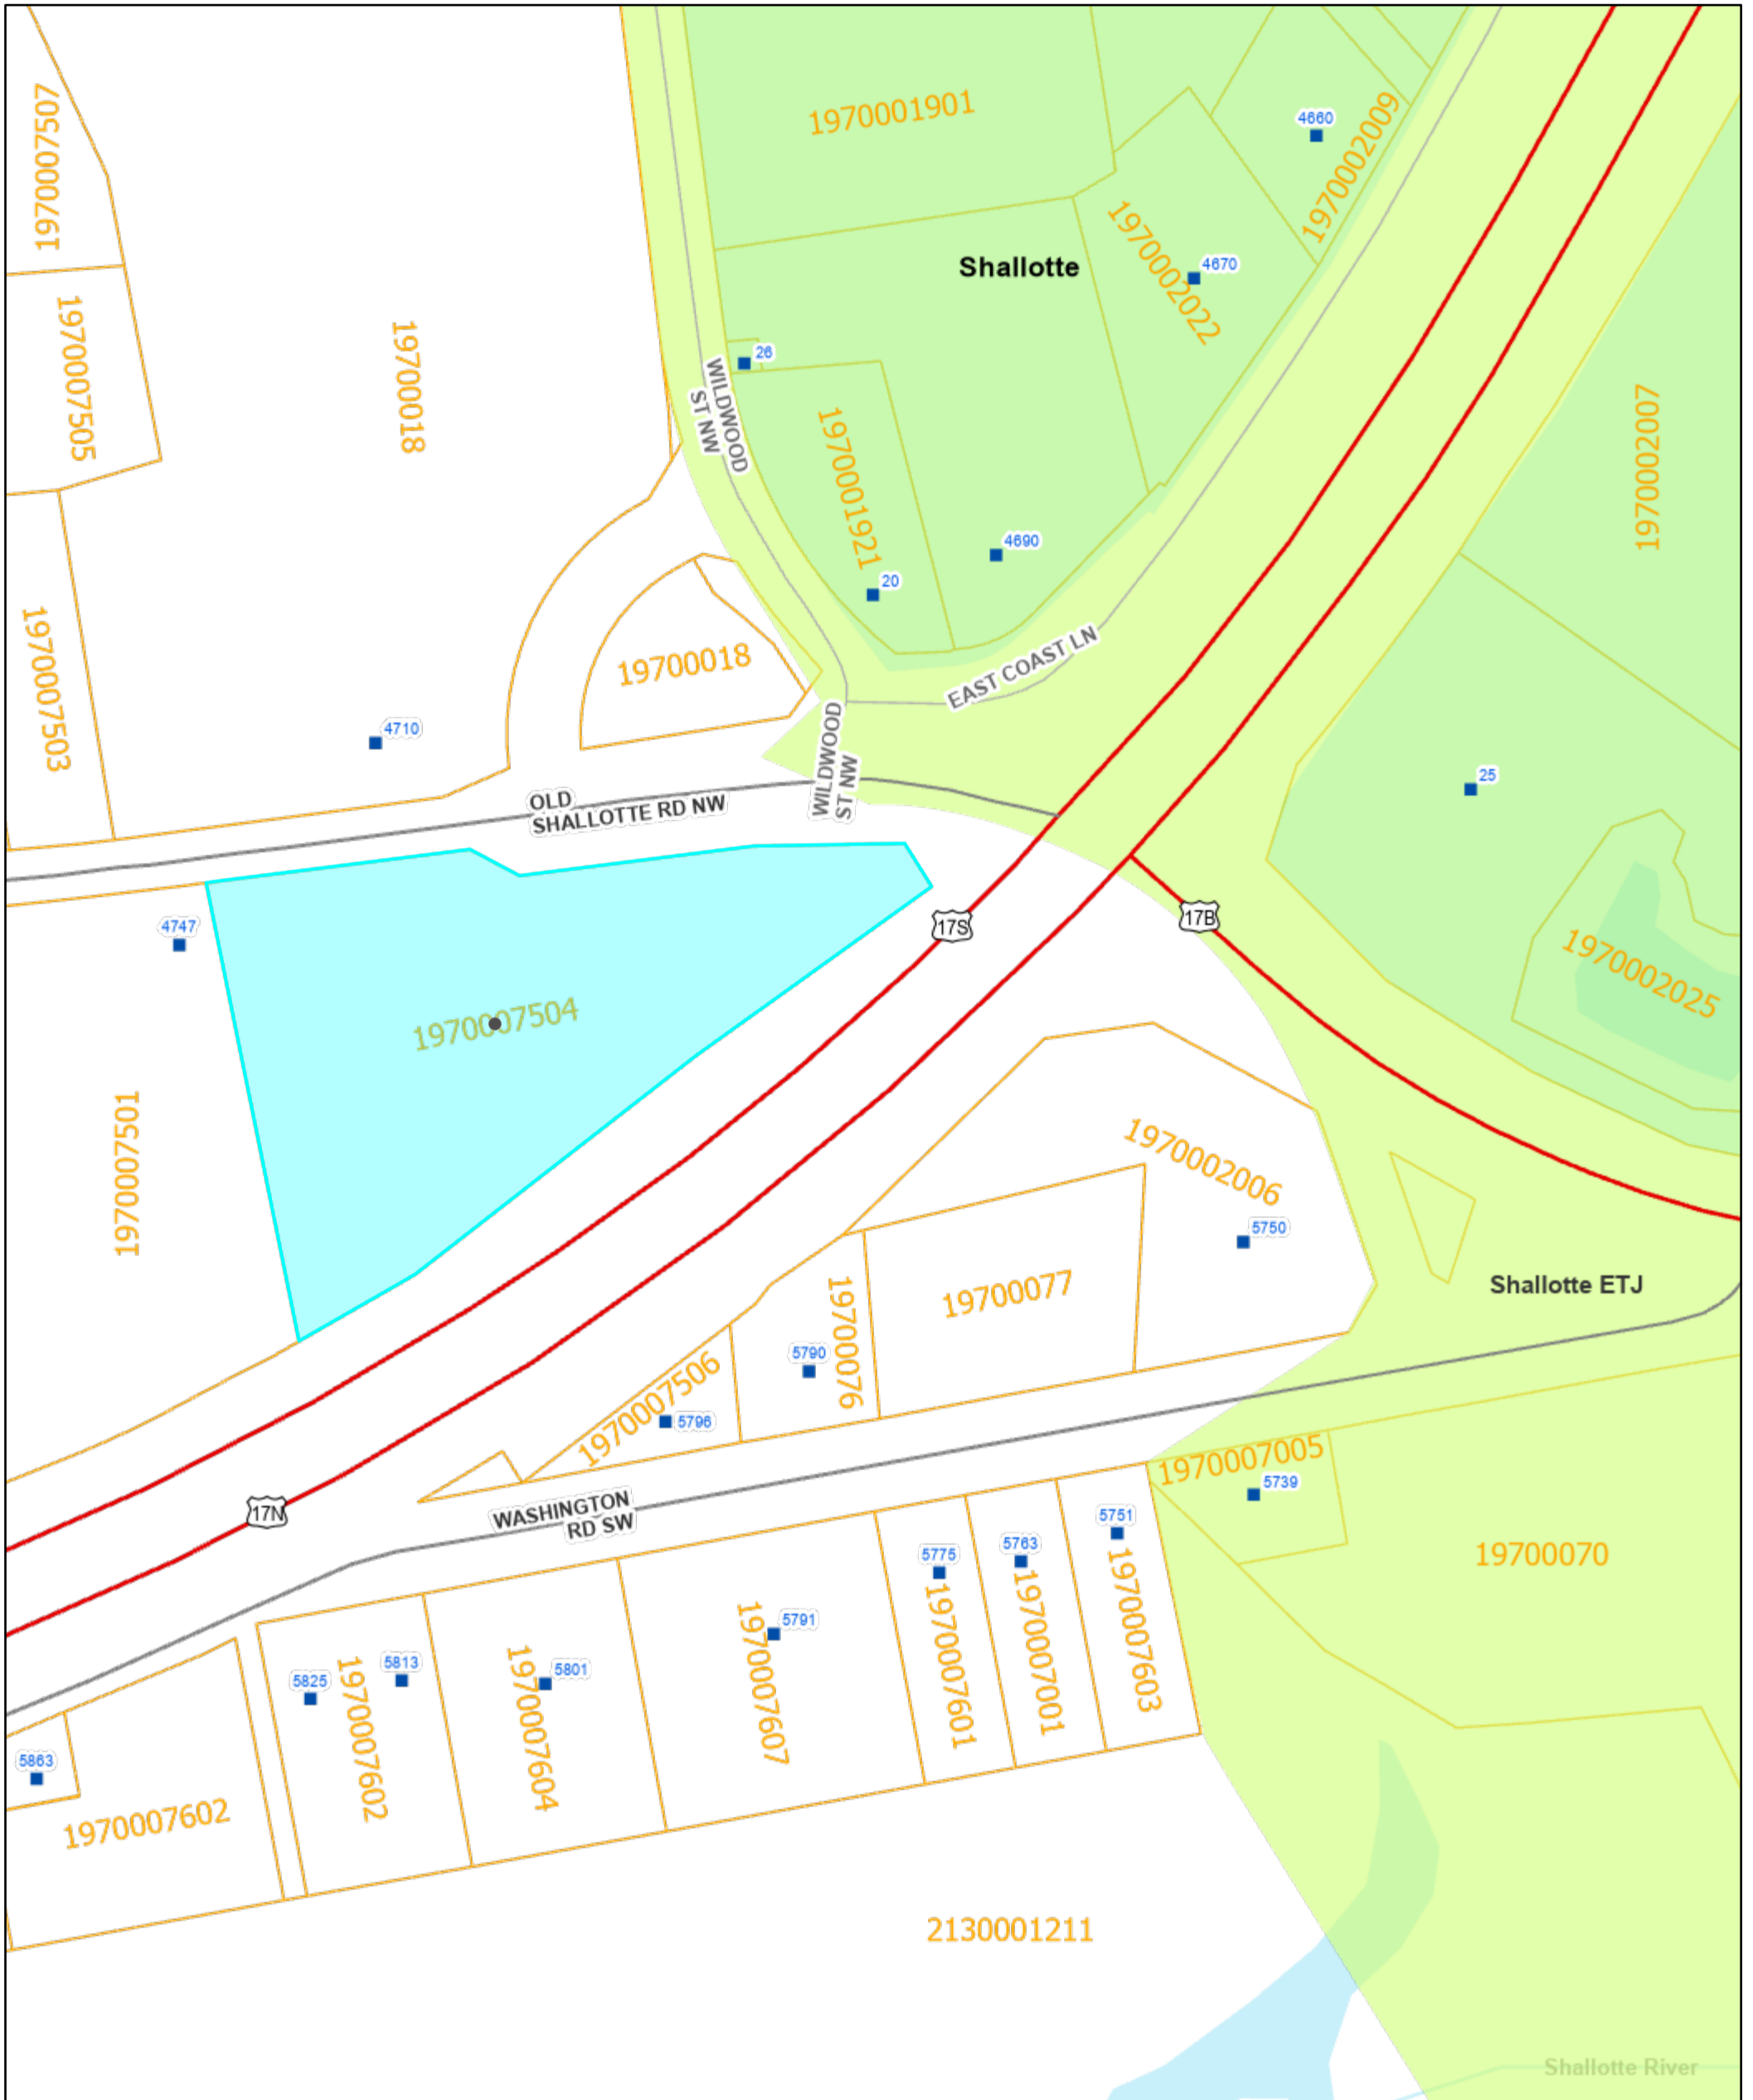

Brunswick County GIS Data Viewer

4/30/2026, 4:41:15 PM

- County Boundary
- Parcels
- Municipalities
- Shallotte City
- Shallotte ETJ
- Roads
- US Hwy
- State Road
- Minor
- Addresses