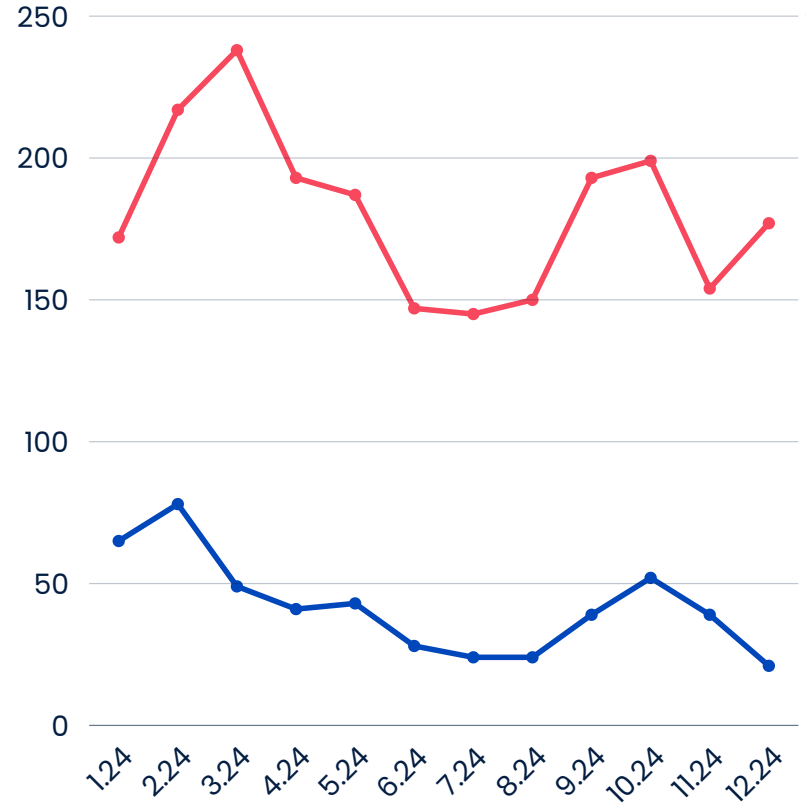

Uptown Social

Active Members

Unique Visitors

Annual Trends January 2024 - December 2024

Average Daily Attendance

New Attendees