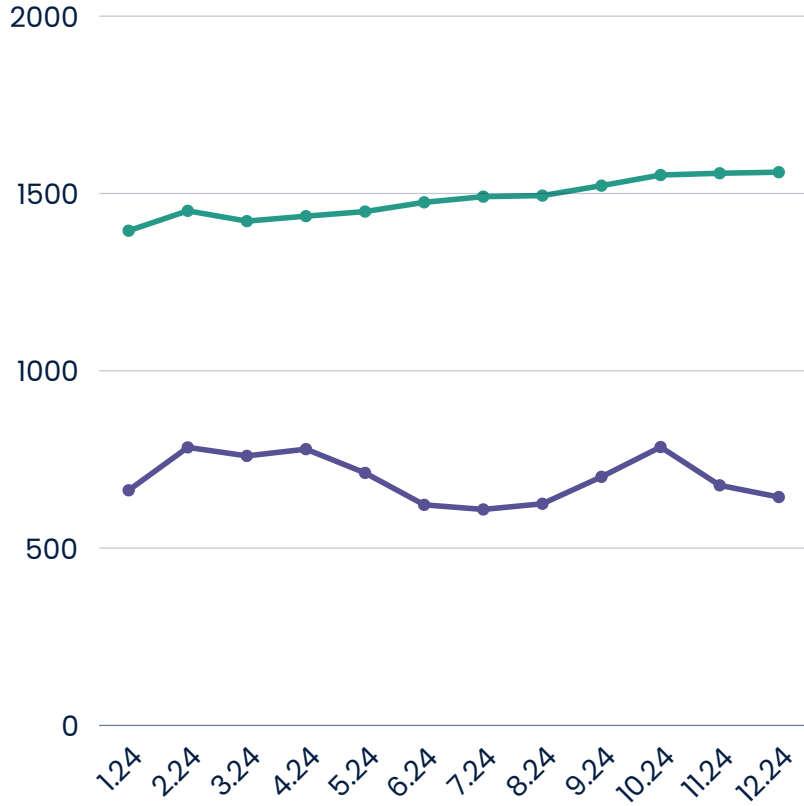

Uptown Social

Active Members

Unique Visitors

Annual Trends January 2024 - December 2024

Average Daily Attendance

New Attendees