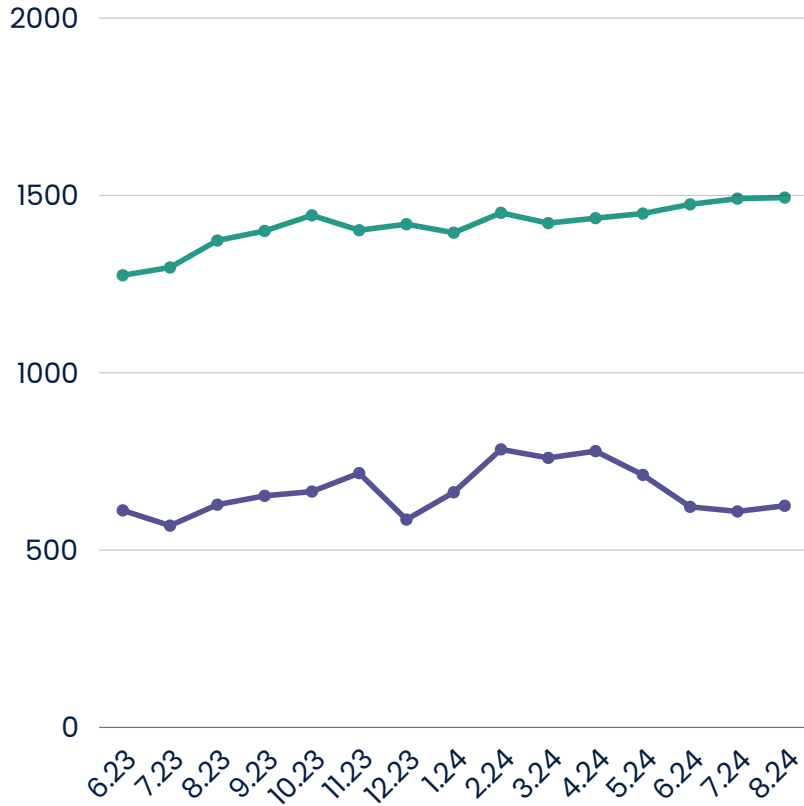

Uptown Social

Active Members

Unique Visitors

Annual Trends June 2023 - August 2024

Average Daily Attendance

New Attendees