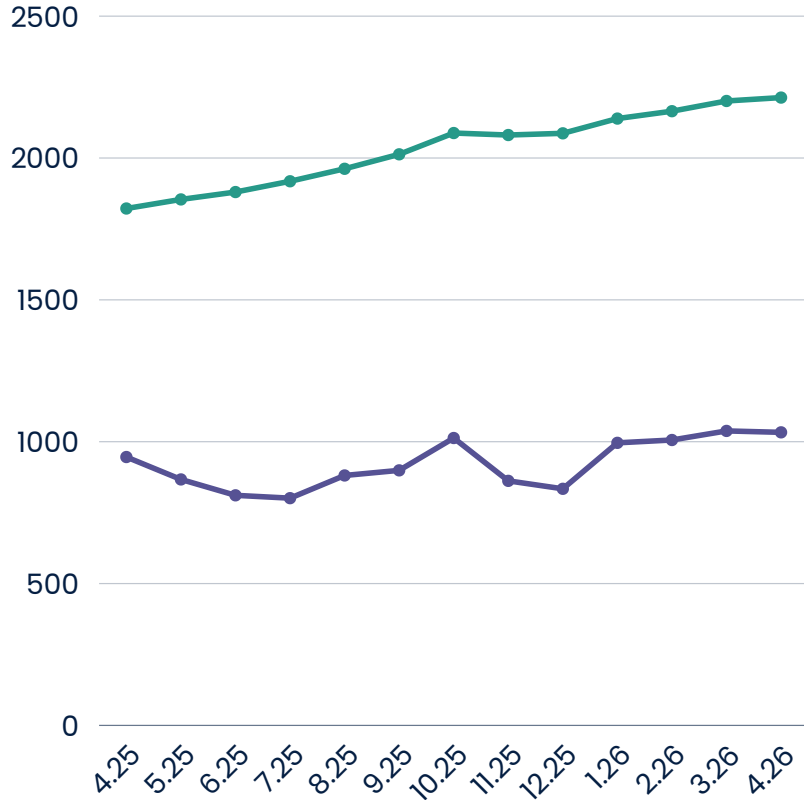

Uptown Social

Annual Trends April 2025 - April 2026

 Active Members

 Unique Visitors

 Average Daily Attendance

 New Attendees