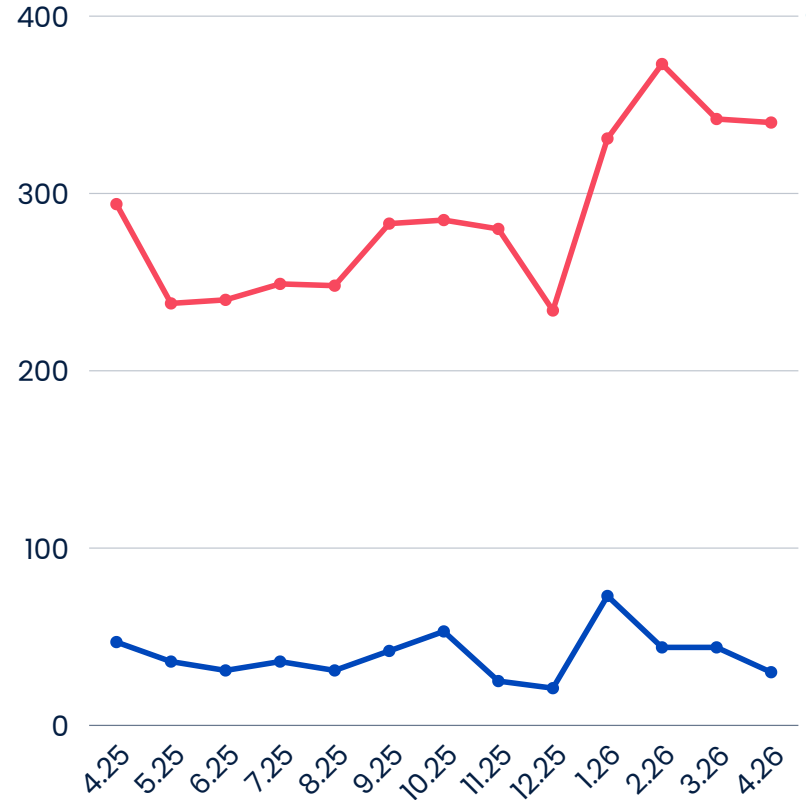

Uptown Social

Annual Trends April 2025 - April 2026

 Active Members

 Unique Visitors

 Average Daily Attendance

 New Attendees