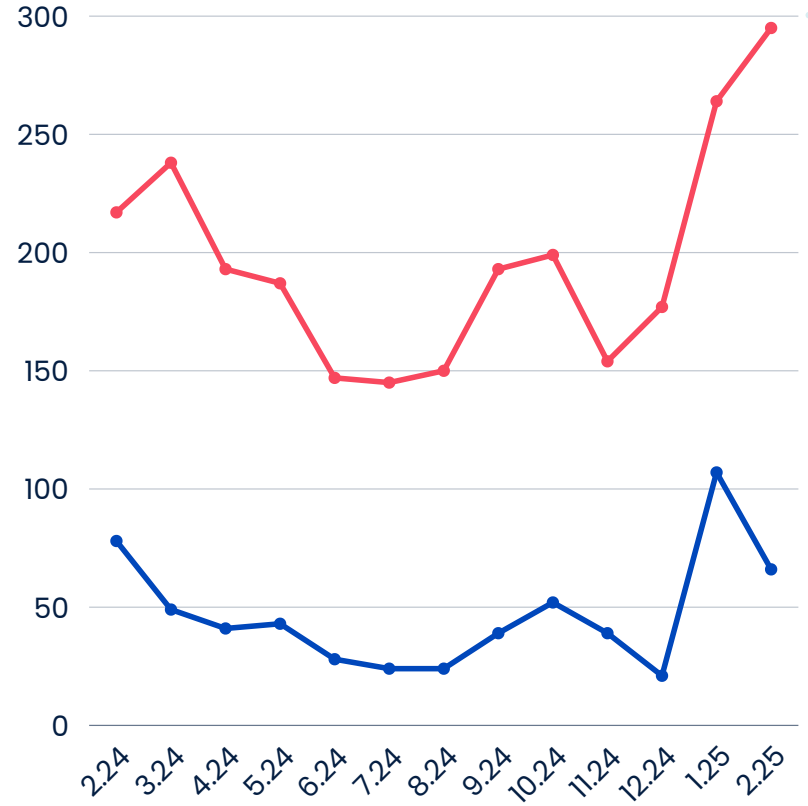

# Uptown Social

Active Members

Unique Visitors

## Annual Trends February 2024 - February 2025

Average Daily Attendance

New Attendees