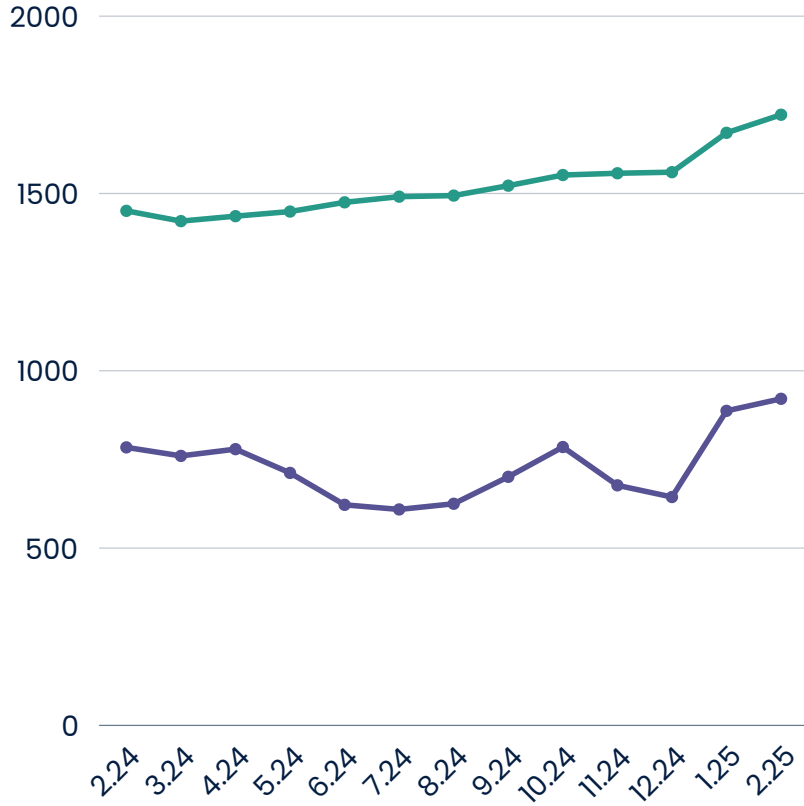

# Uptown Social

Active Members

Unique Visitors

## Annual Trends February 2024 - February 2025

Average Daily Attendance

New Attendees