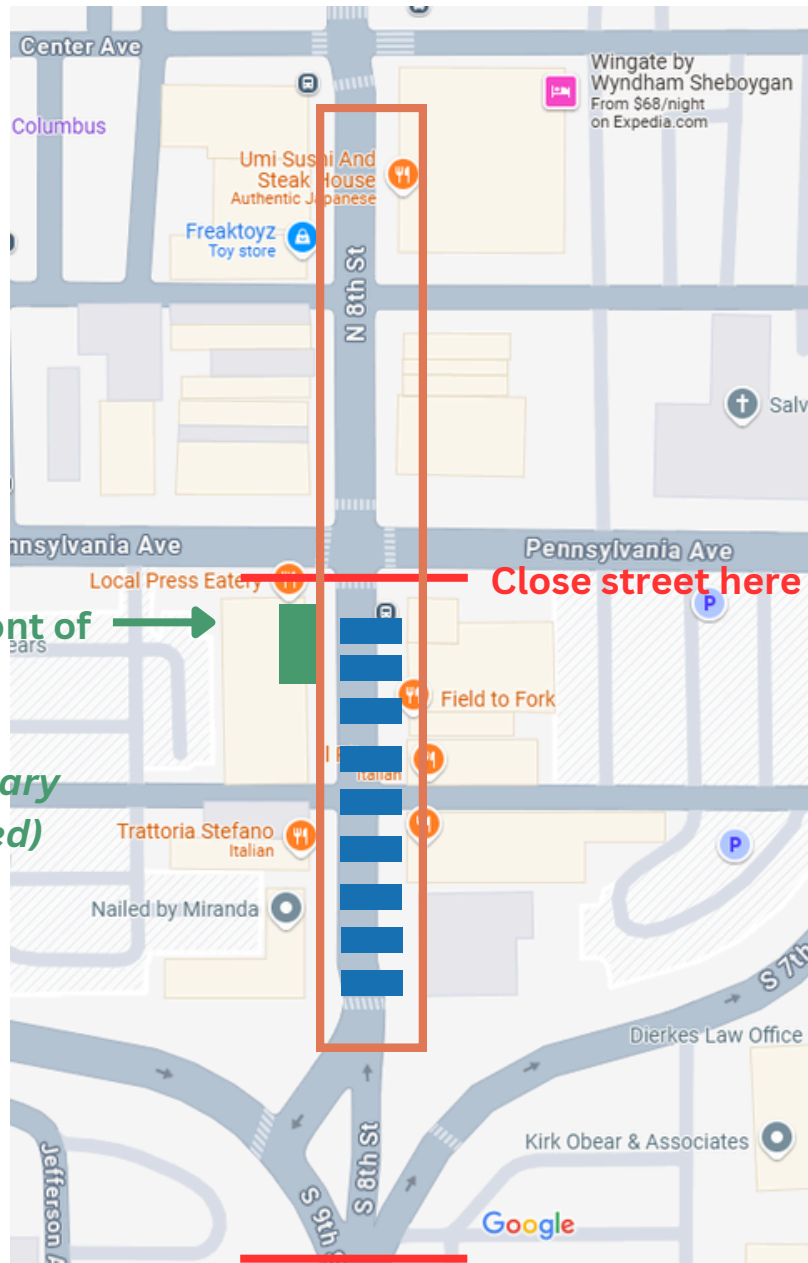

8th Streatery Event Map

Band to set up in front of
Local Press Eatery

*(no stage or temporary
structure will be used)*

Street closure just after the
intersection of 8th Street and
Pennsylvania Avenue to where 7th,
8th, and 9th Streets merge.

DORA Area

Alcohol will only be served at establishments
that currently hold liquor licenses, there will be
no temporary locations selling alcohol

- Trattoria Stefano
- Il Ritrovov
- Local Press Eatery
- Legend Larry's
- GM's
- Sly's Midtown Saloon & Grill
- Umi Sushi & Steakhouse

Blue Rectangles = picnic tables

20 picnic tables will be set up in the
street by us

- Garbage & recycling cans will be
provided and placed outside of
Local Press Eatery
- Restrooms & sanitation facilities
will be available at businesses
serving alcohol
- Parking will be street parking on
Pennsylvania Avenue and nearby
street and surface lots

Close street here