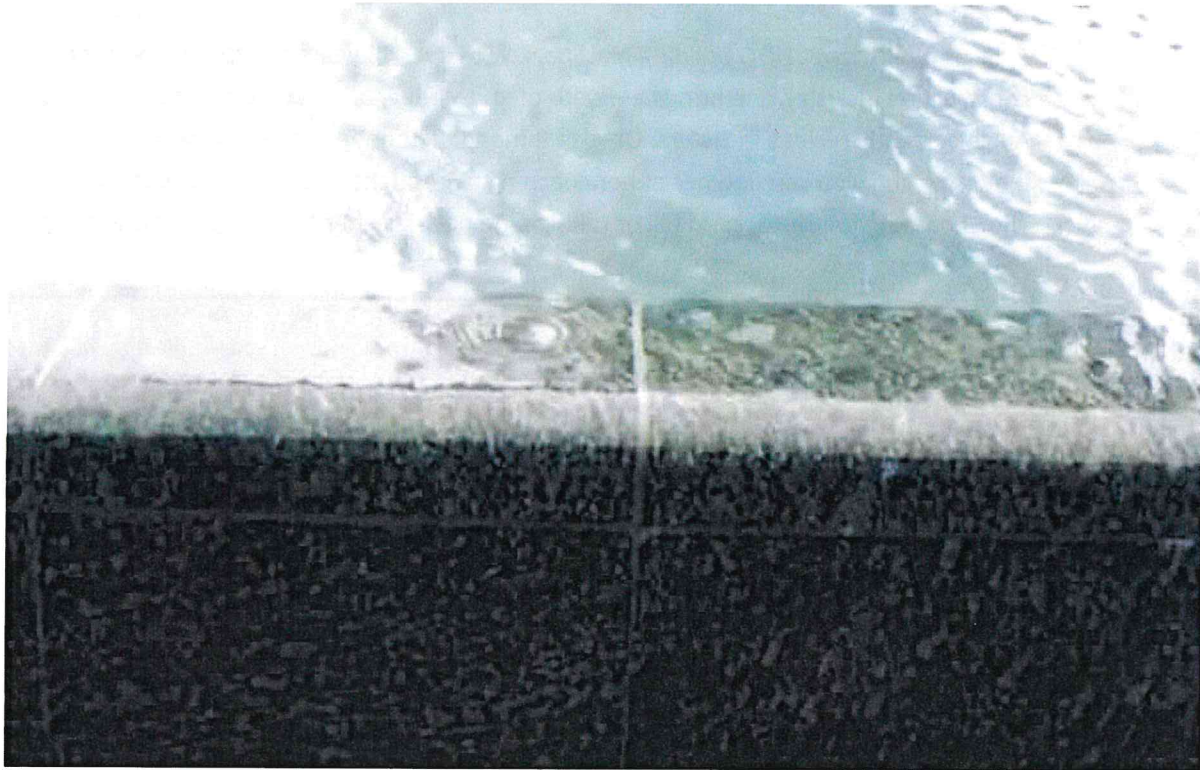

ASK FOR A SAMPLE

Samples are available for most products HDG Building Materials supplies. For stone, select colors and finishes are in stock and available for sampling. We can also order custom-cut any finished samples of any of our stone, produce them, and send photos at no charge. Learn about our [White Glove Service](#).

DISCUSS PROJECTS

Would you like to discuss materials or logistics behind any of the projects you've seen? Call 503.360.9551 or Click.

☒ [Contact Us](#)

[EXPLORE RESOURCES](#)

[granite](#), [granite cladding](#), [hdg butterfly blue granite](#), [honed finish](#), [landscape design](#), [pool surround](#), [stone cladding](#), [water feature](#), [whale sculpture](#)

We're offline

Leave a message

[Privacy](#) - [Terms](#)