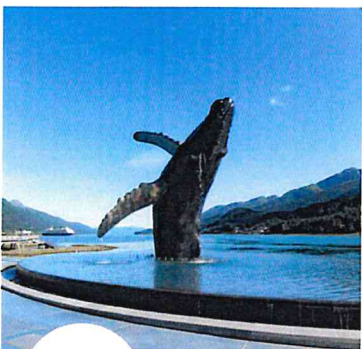

NATURAL STONE, PROJECTS

THE WHALE PROJECT – JUNEAU, ALASKA

[Blog](#) > [Natural Stone](#) > [The Whale Project – Juneau, Alaska](#)

🕒 September 14, 2018 👤 [Angie Bagg](#)

HUMPBACK WHALE SCULPTURE EMERGING FROM INFINITY POOL

Municipal Project: “Tahku” Humpback Whale Statue

Location: Near the Seawalk in Juneau, Alaska

Nature expert and artist R.T. “Skip” Wallen sculpted “Tahku,” a life-scale, 6-ton, 25-foot-tall breaching humpback whale. Set in an infinity pool on the banks of the Gastineau Channel makes the project even more realistic.