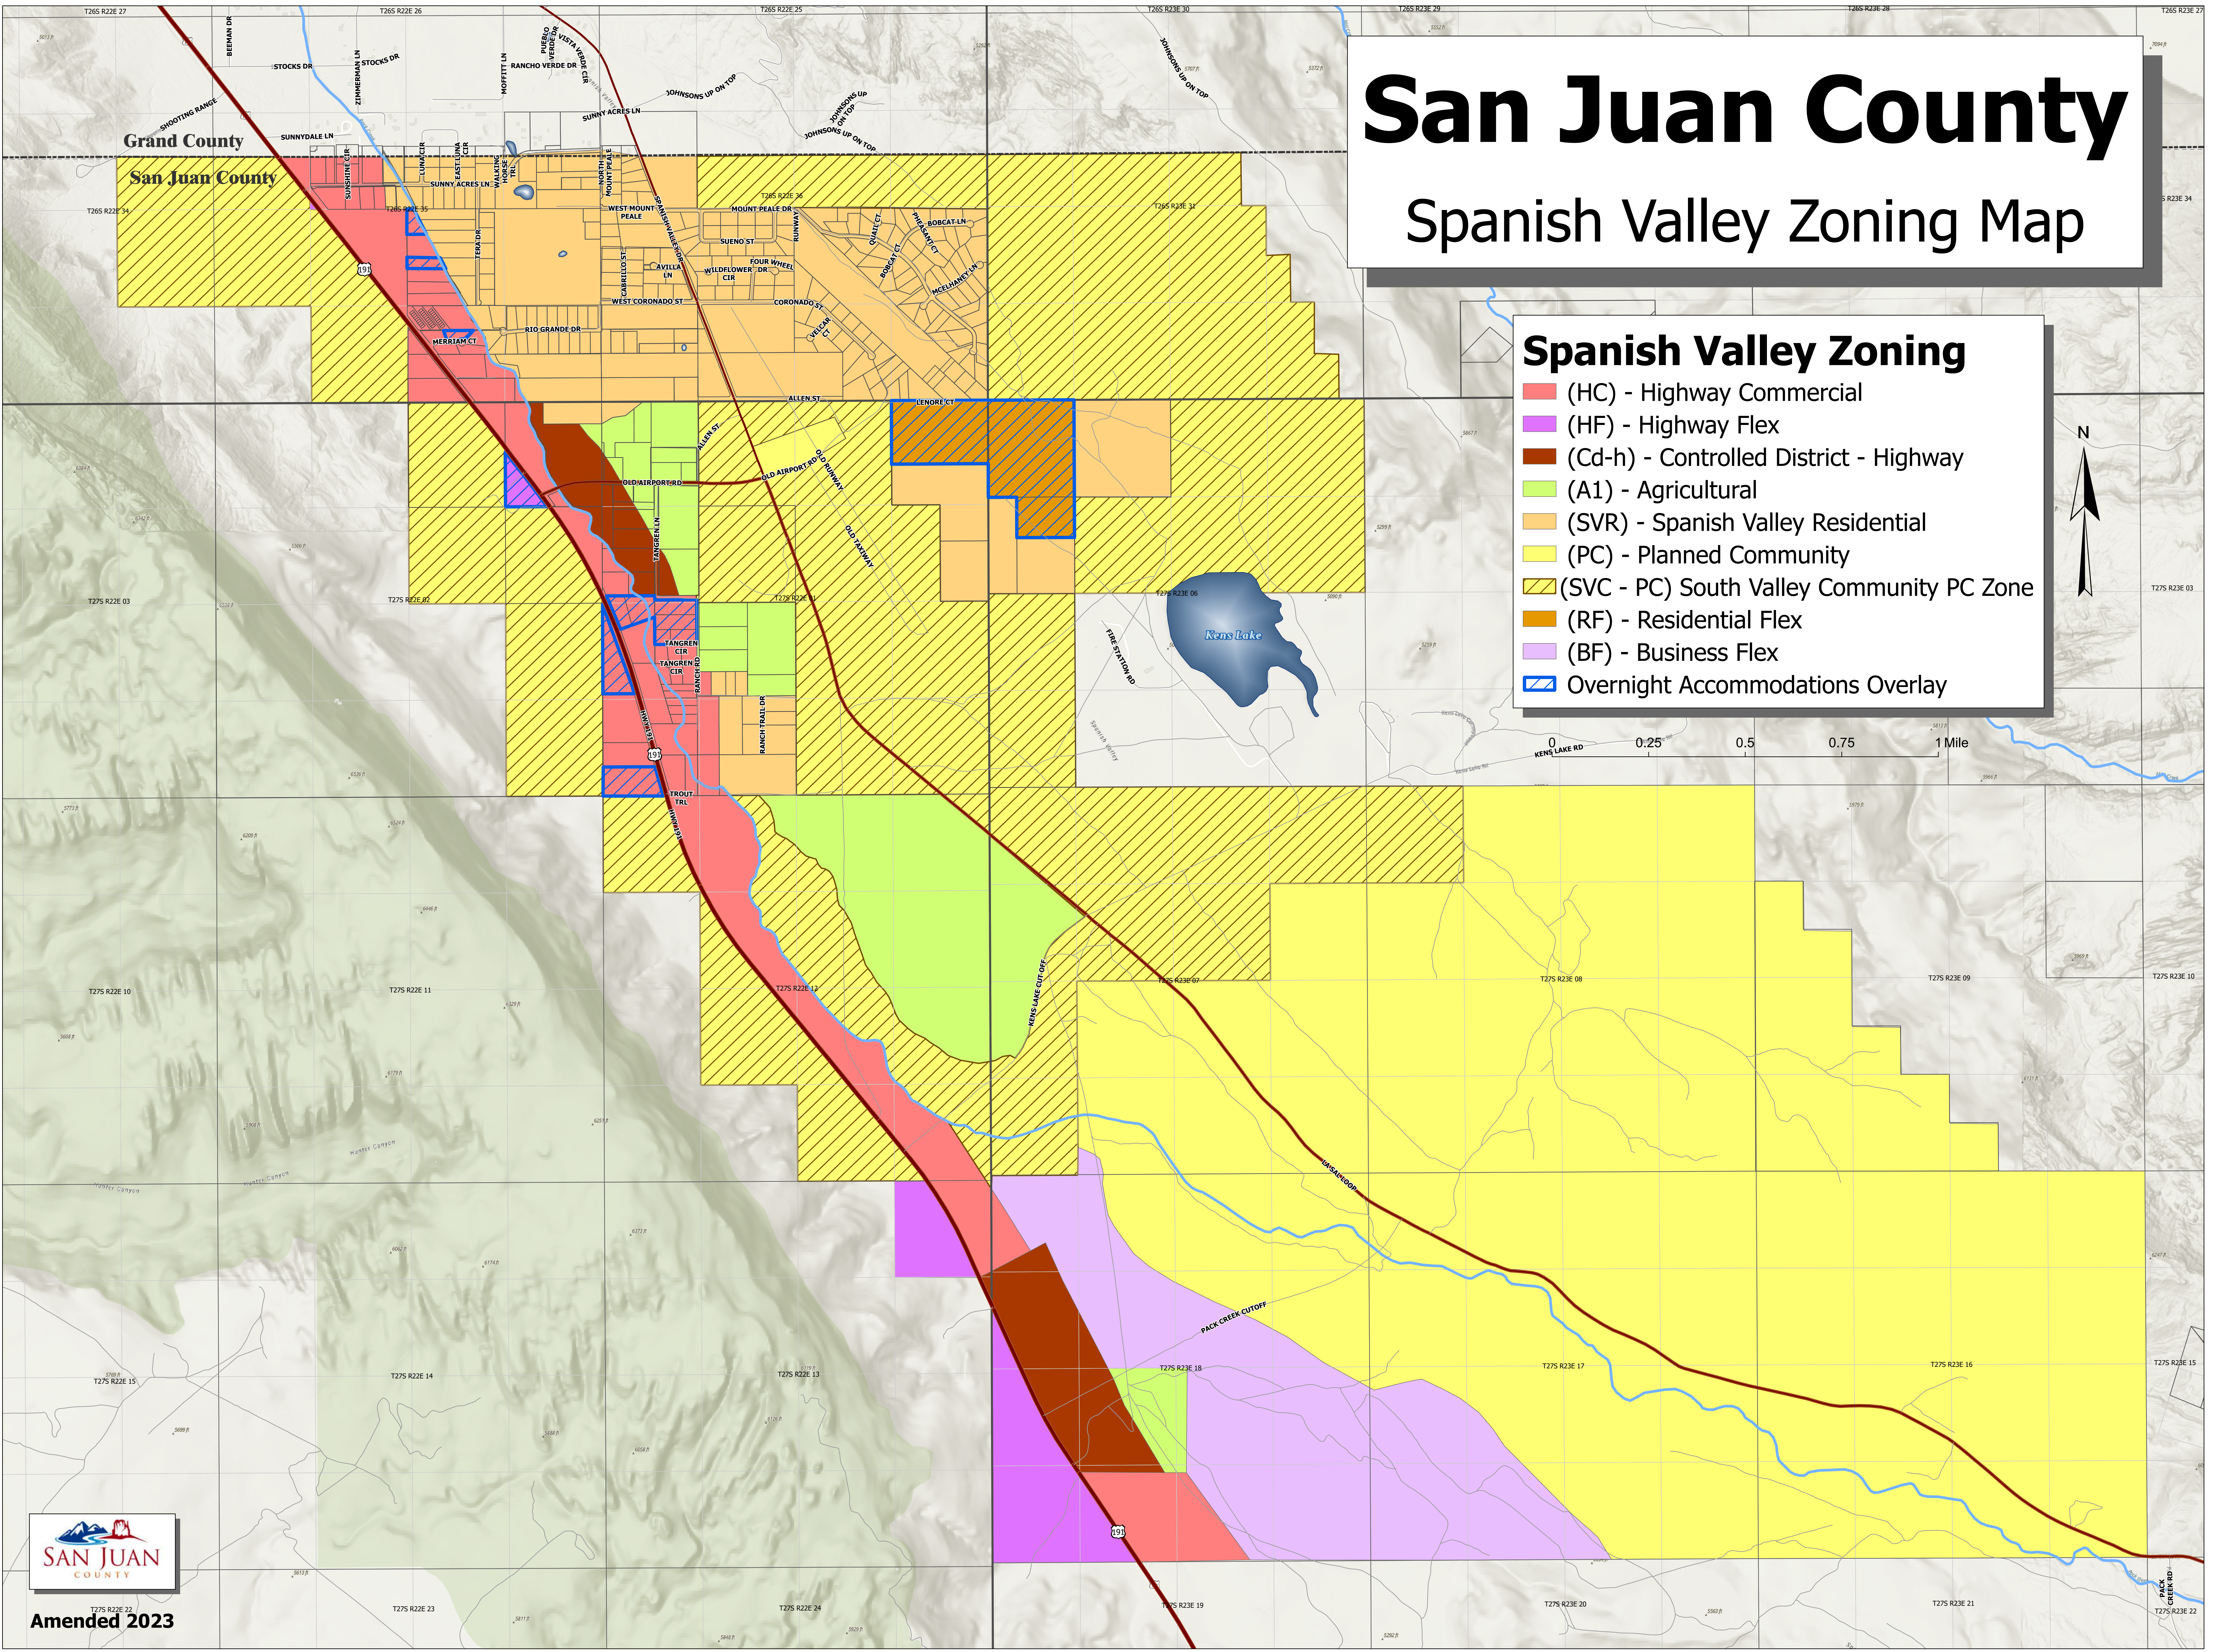

San Juan County

Spanish Valley Zoning Map

Spanish Valley Zoning

- (HC) - Highway Commercial
- (HF) - Highway Flex
- (Cd-h) - Controlled District - Highway
- (A1) - Agricultural
- (SVR) - Spanish Valley Residential
- (PC) - Planned Community
- (SVC - PC) South Valley Community PC Zone
- (RF) - Residential Flex
- (BF) - Business Flex
- Overnight Accommodations Overlay