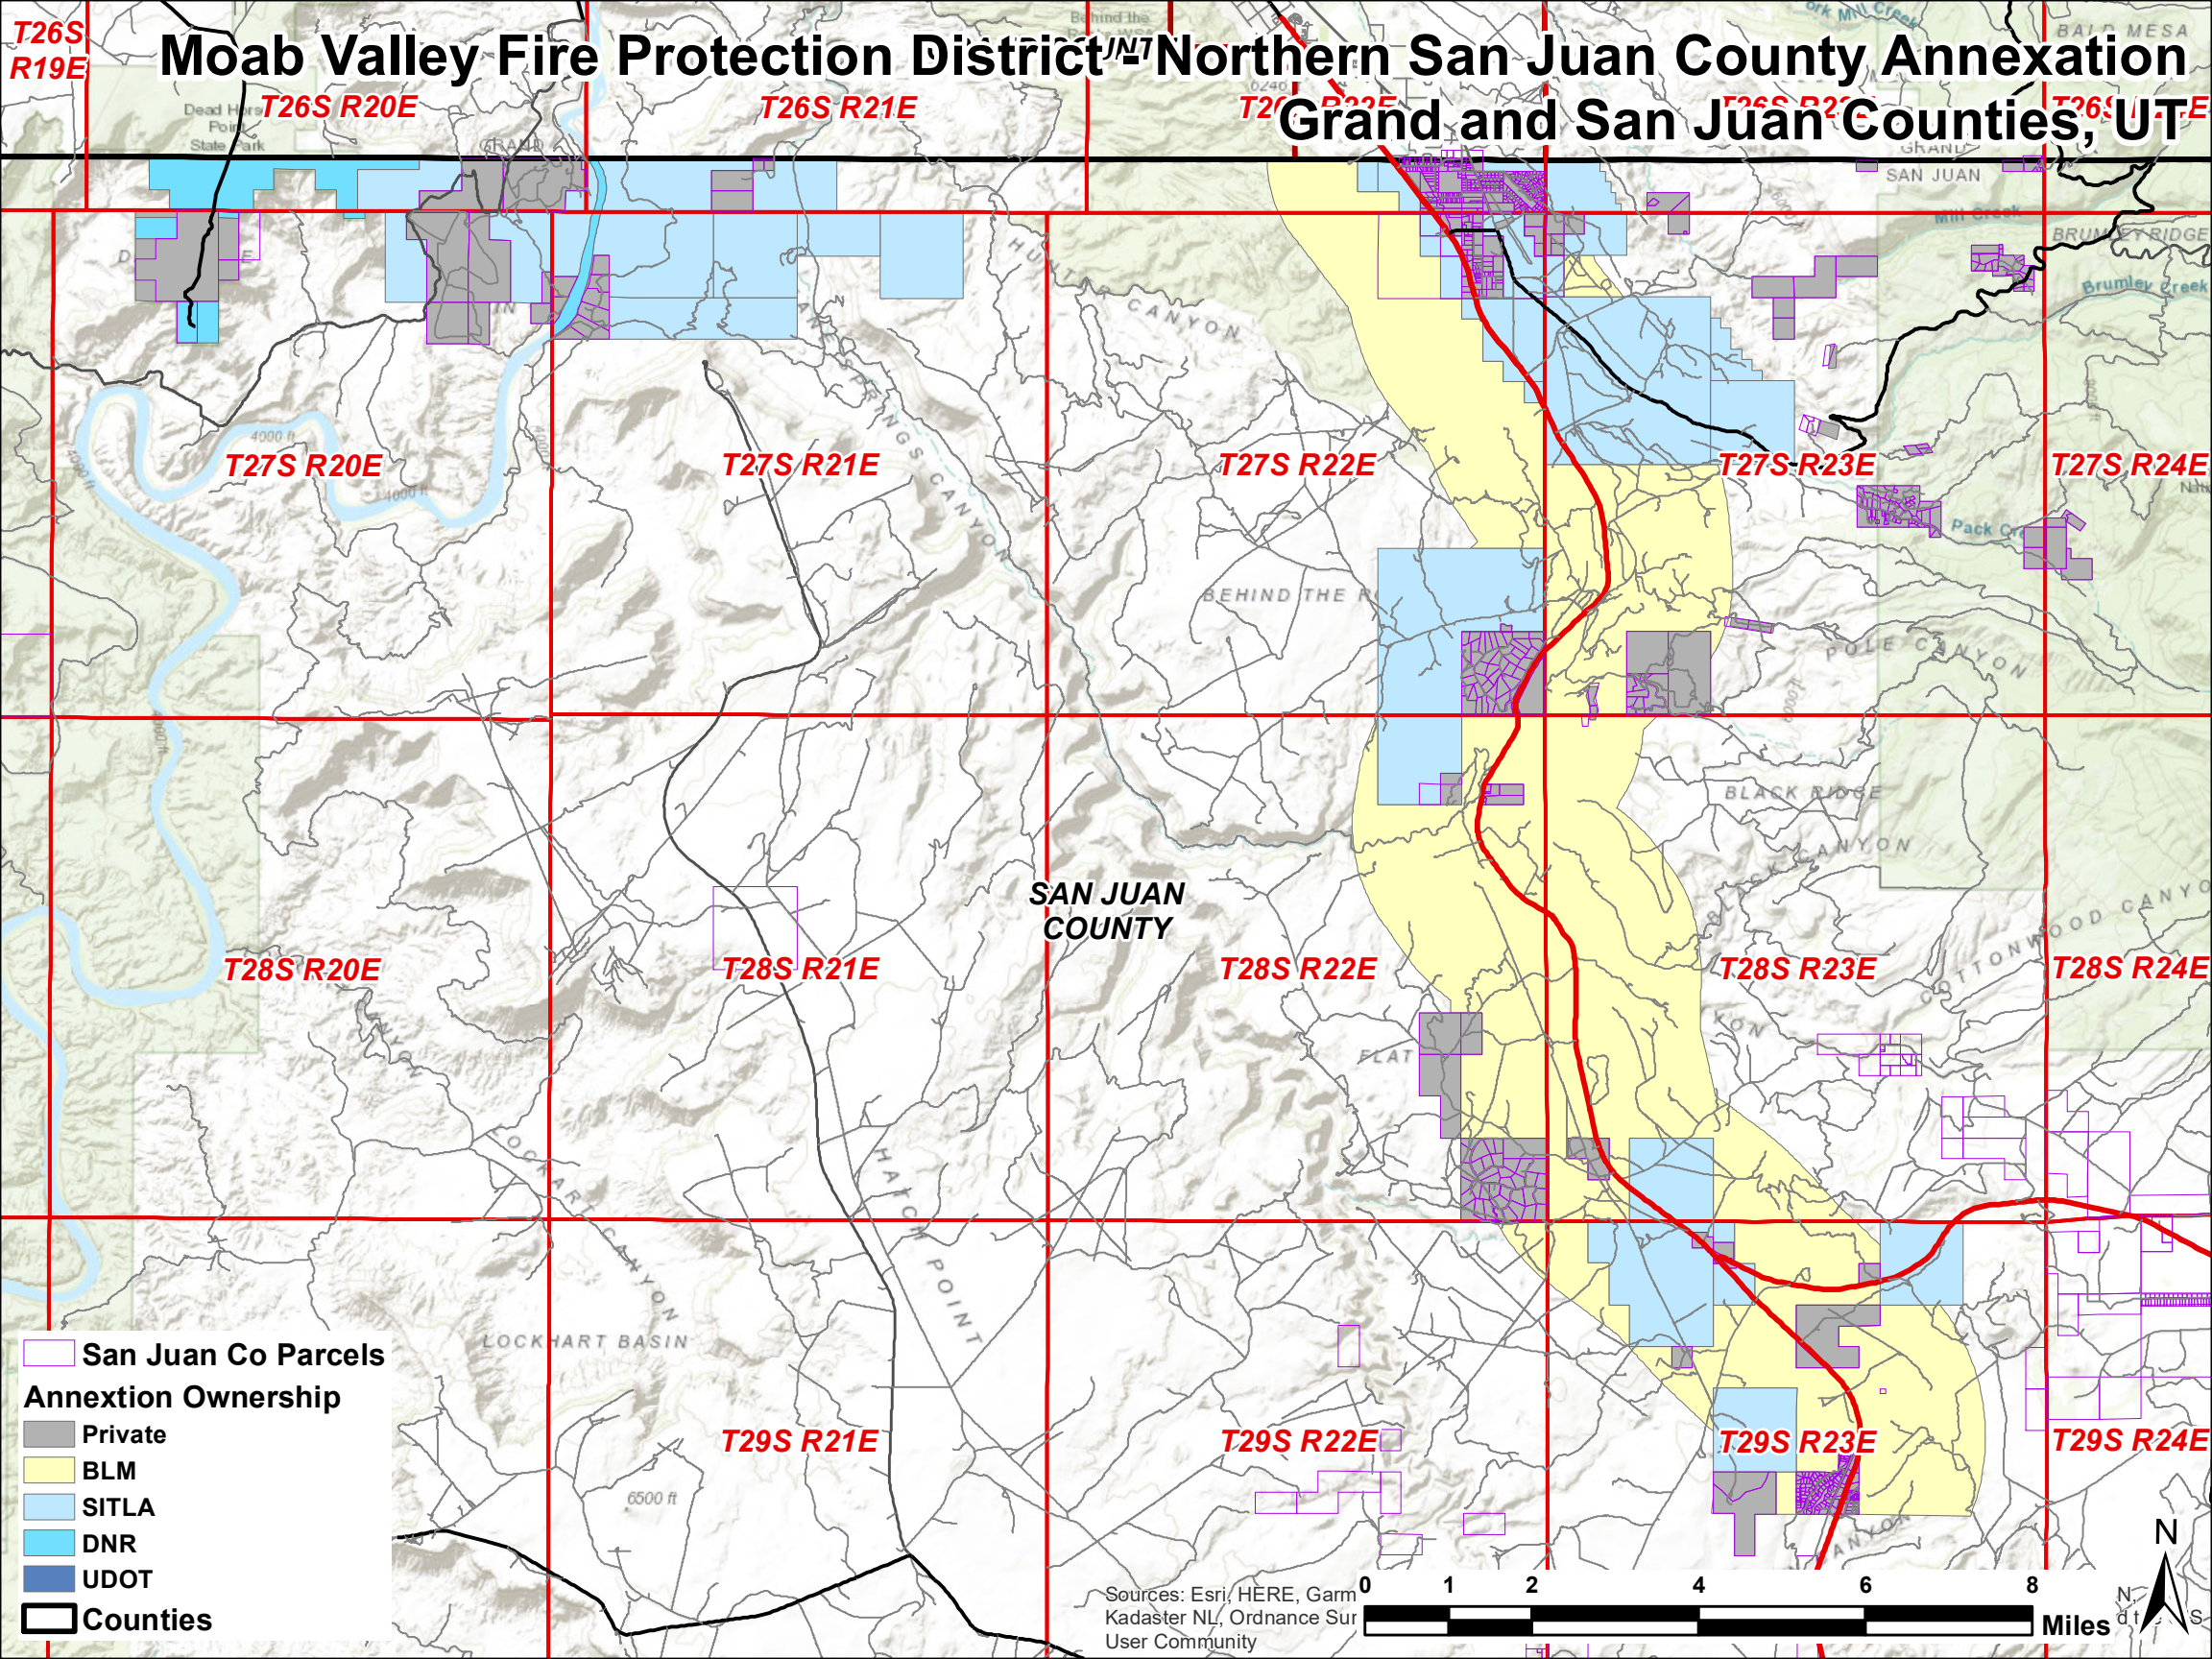

# Moab Valley Fire Protection District Northern San Juan County Annexation Grand and San Juan Counties, UT

T26S R19E T26S R20E T26S R21E T26S R22E T26S R23E T26S R24E

T27S R20E T27S R21E T27S R22E T27S R23E T27S R24E

T28S R20E T28S R21E T28S R22E T28S R23E T28S R24E

T29S R21E T29S R22E T29S R23E T29S R24E

- San Juan Co Parcels
- Annexation Ownership**
- Private
- BLM
- SITLA
- DNR
- UDOT
- Counties

Sources: Esri, HERE, Garmin, Kadaster NL, Ordnance Survey, User Community