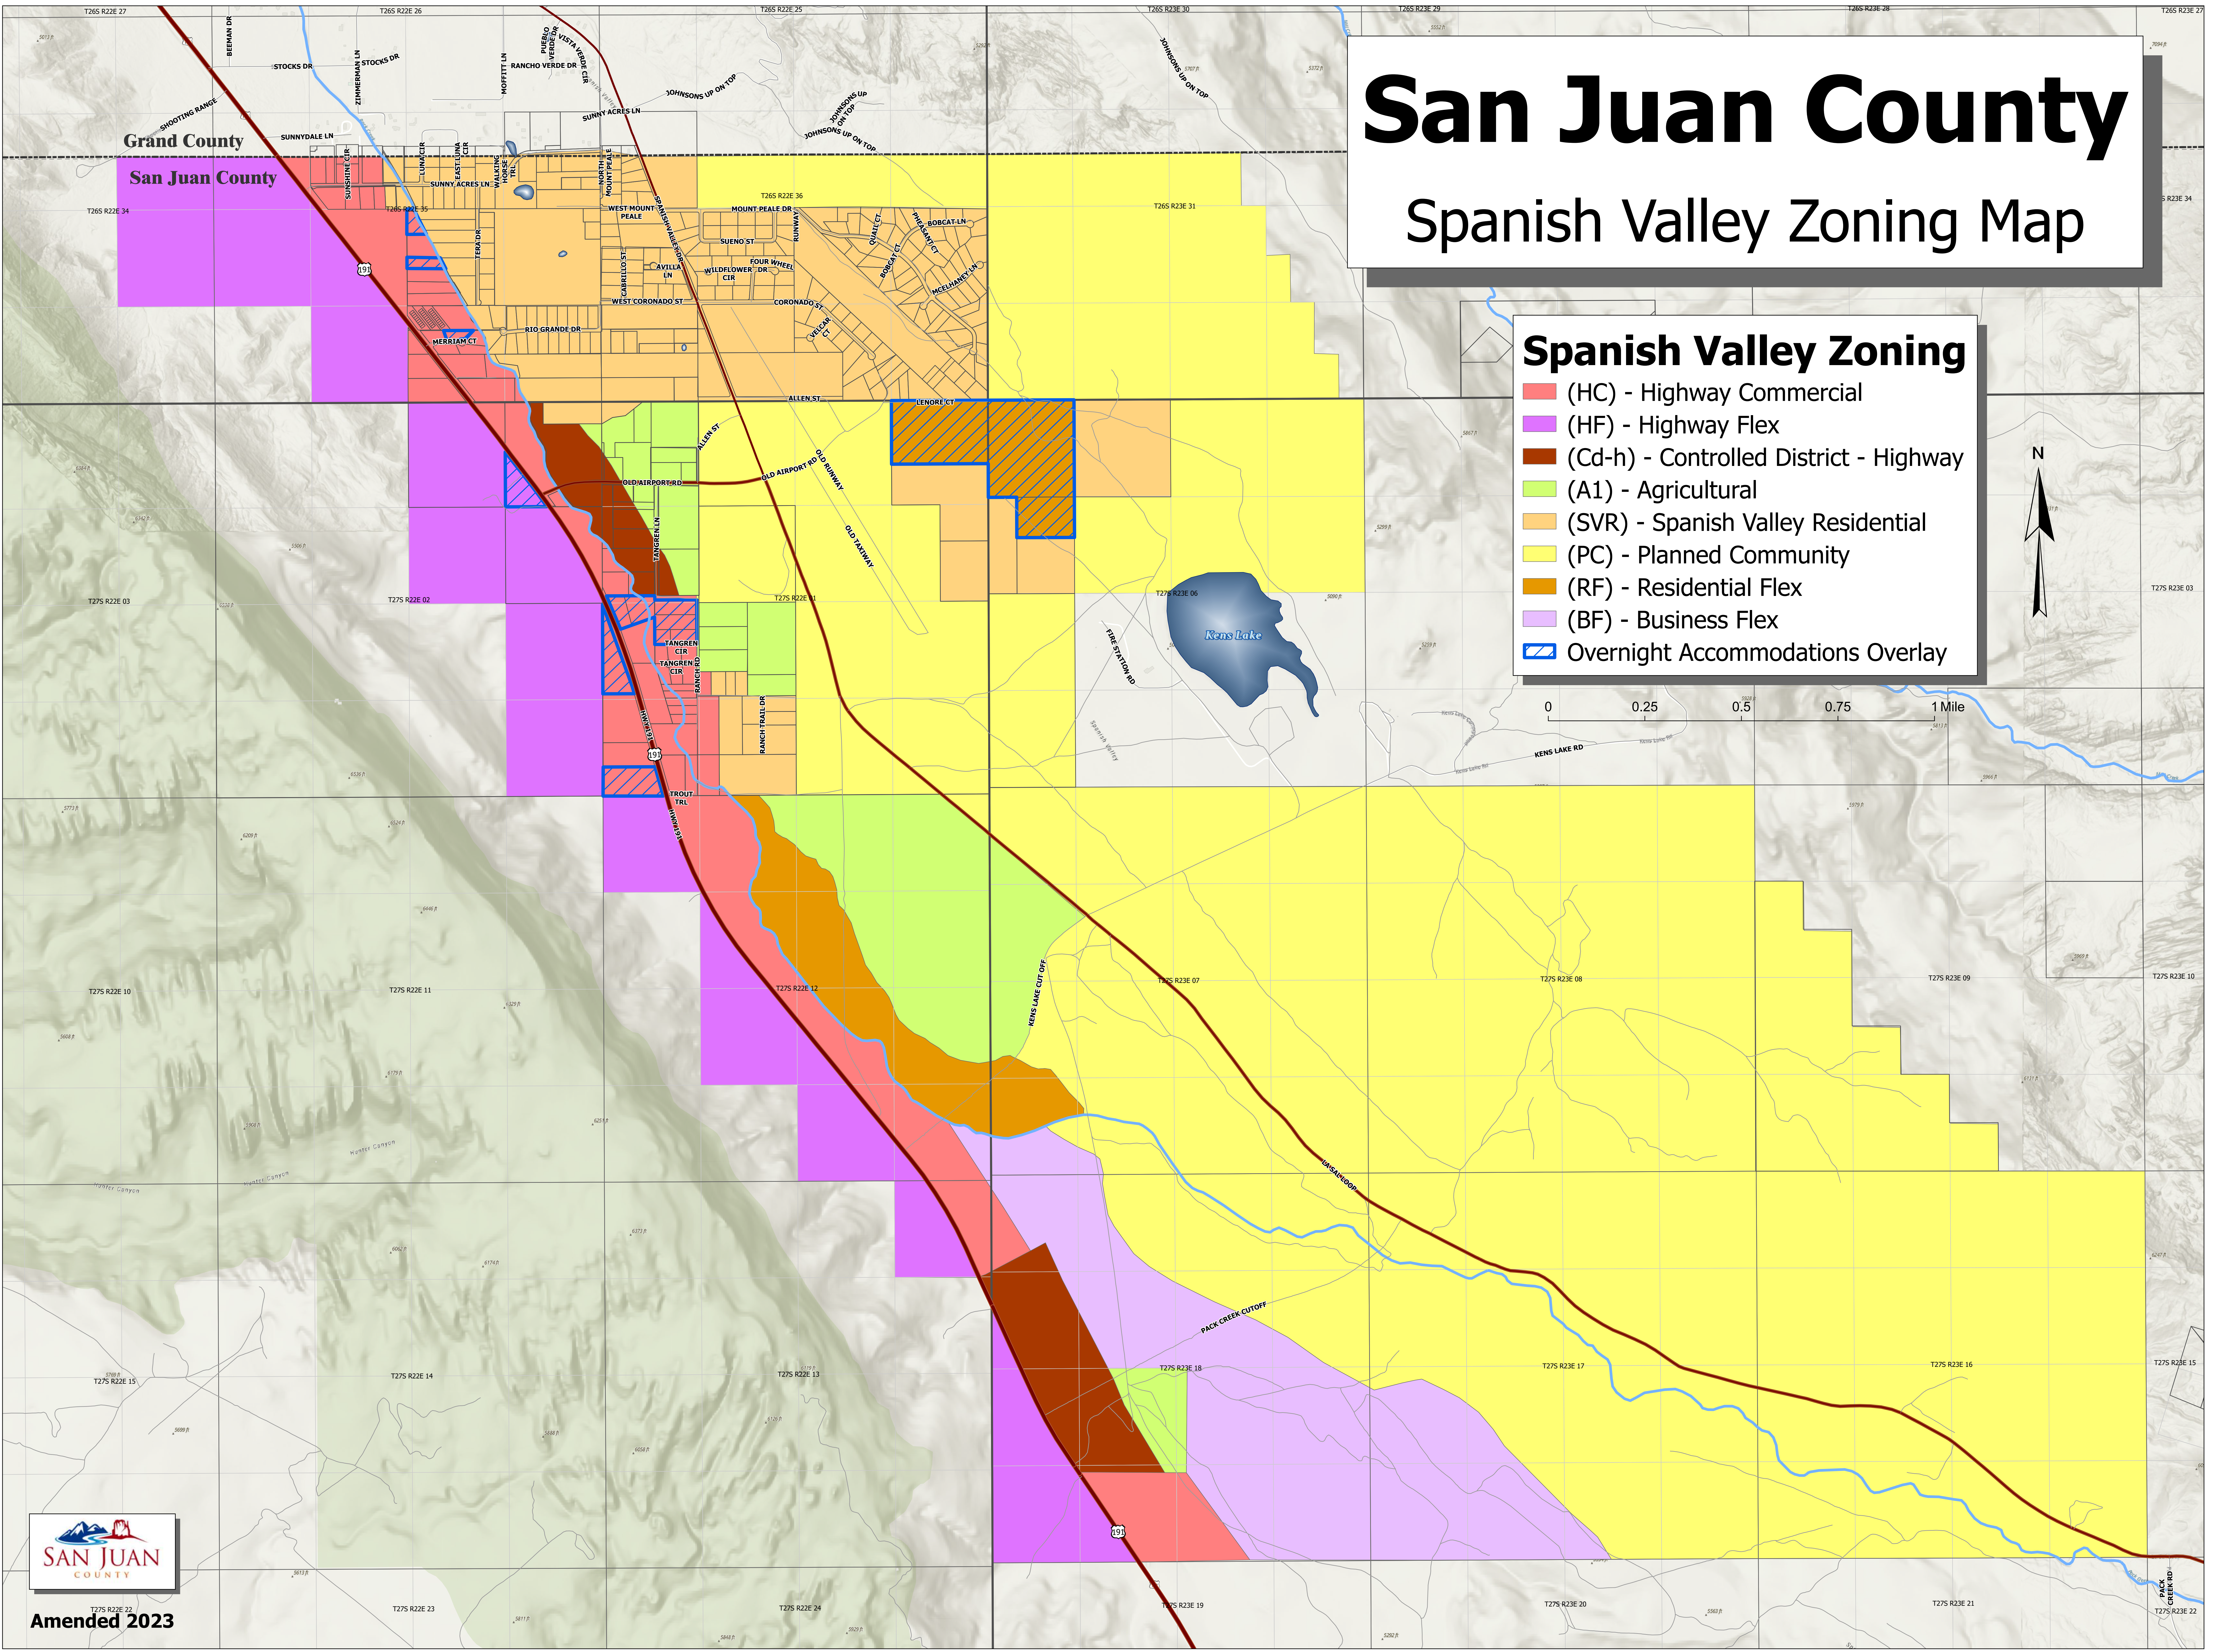

San Juan County

Spanish Valley Zoning Map

Spanish Valley Zoning

- (HC) - Highway Commercial
- (HF) - Highway Flex
- (Cd-h) - Controlled District - Highway
- (A1) - Agricultural
- (SVR) - Spanish Valley Residential
- (PC) - Planned Community
- (RF) - Residential Flex
- (BF) - Business Flex
- ▨ Overnight Accommodations Overlay

0 0.25 0.5 0.75 1 Mile

Amended 2023