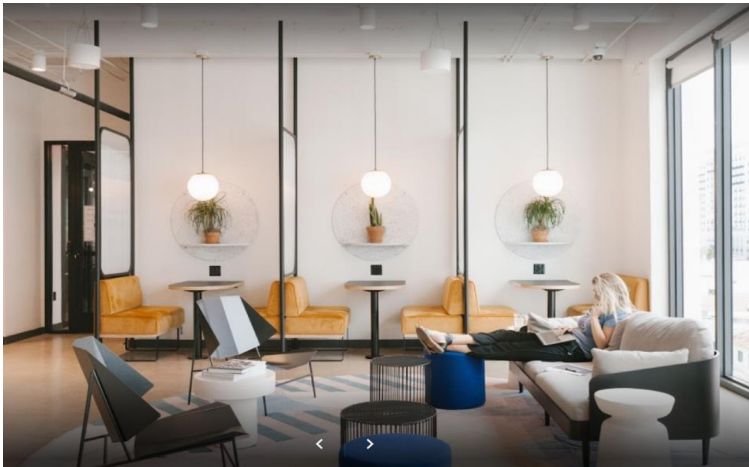

Monticello Coworking Hub Concept Board

functional spaces that can re-configure easily
to adapt to either working individuals or groups

Entry

BEFORE

Update entry to double door glass front entry with identifying signage above

Coworking Lounge / Shared Workspace Area

BEFORE

Old office area to be become coworking lounge area with comfortable chairs, dividers that can adapt room to different needs, desks and charging stations for electronics.

Kitchenette / Conference Room / Study Rooms

BEFORE

Kitchenette along hallway, adding study room booths and conference room to the right.