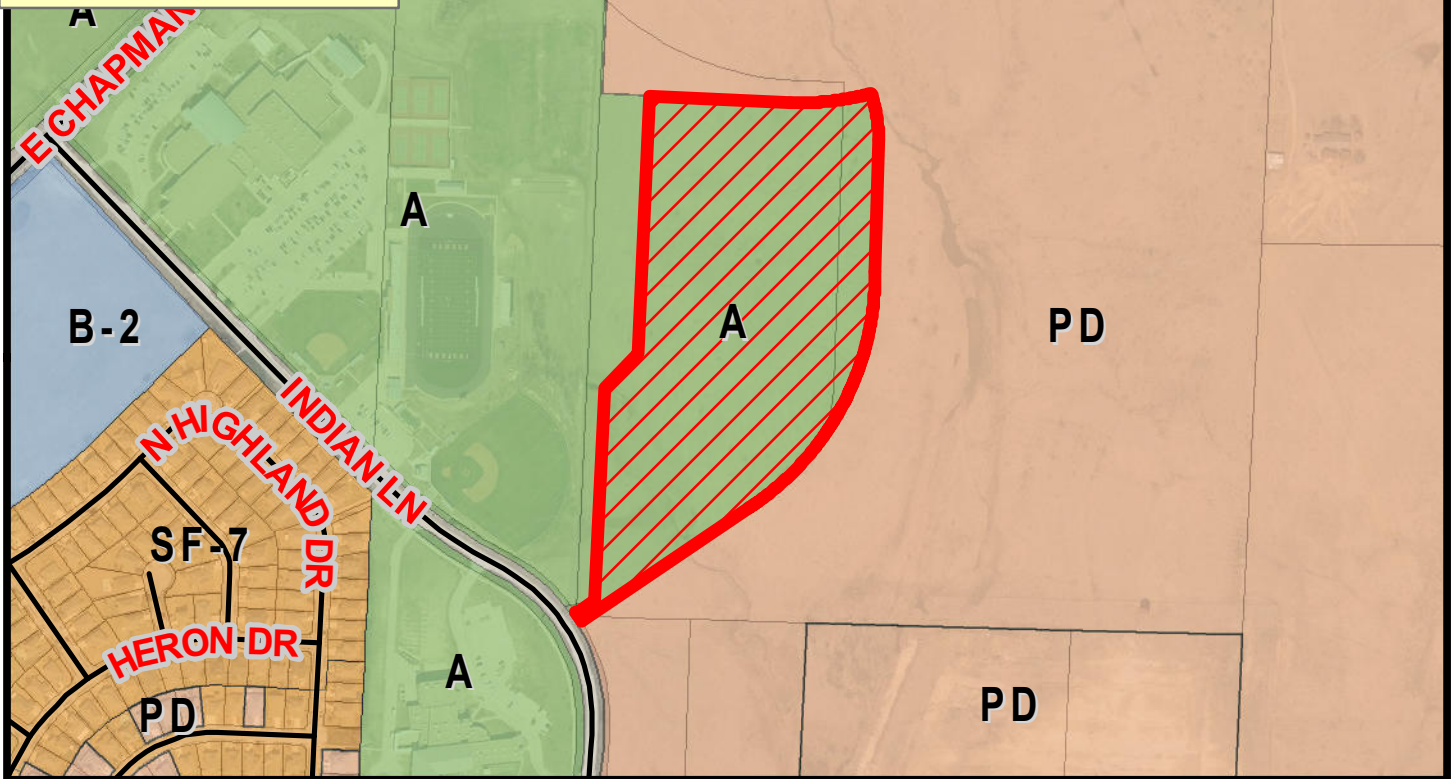

Current Zoning