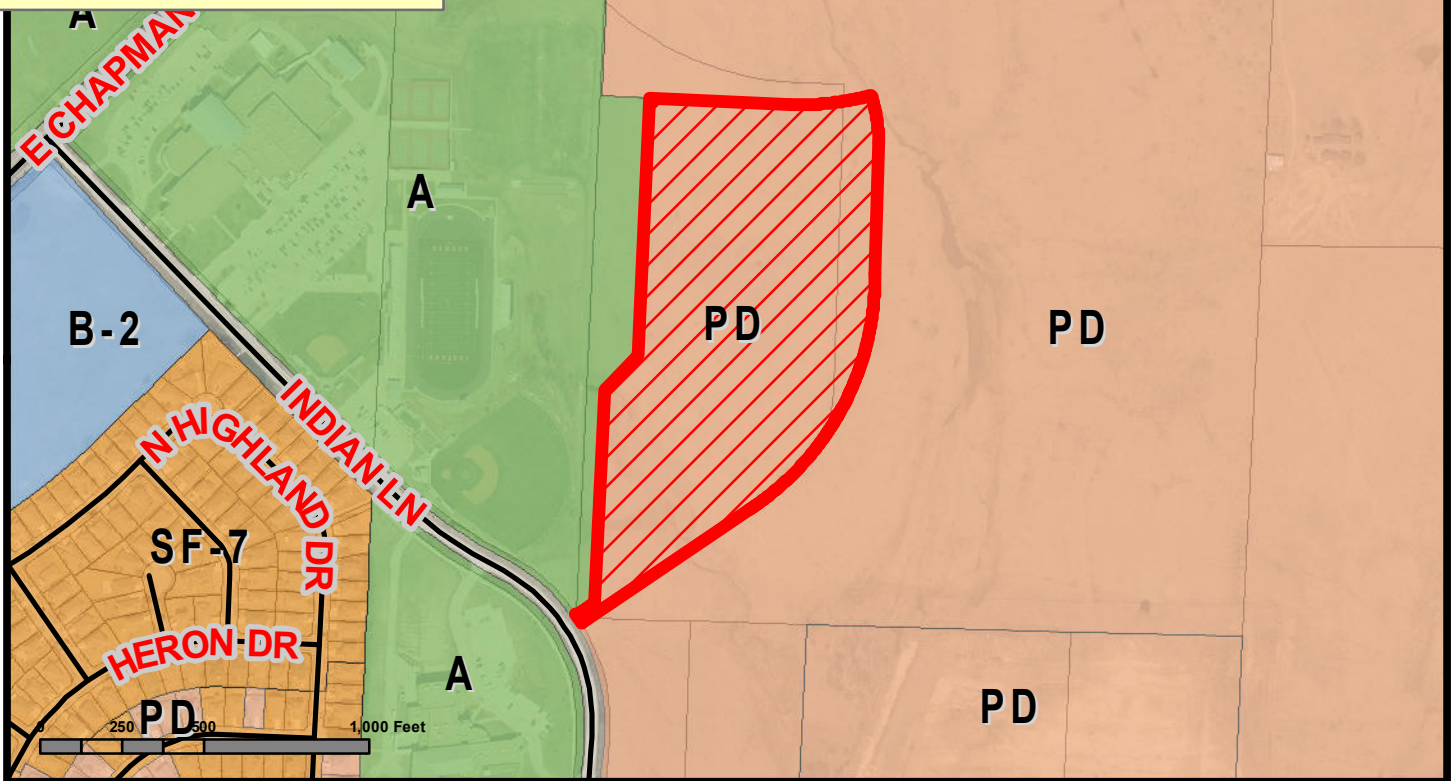

Proposed Zoning

Location: Lane Ranch
PD Zoning Change
Project: 23SANZON-0027

City Limits Exhibits