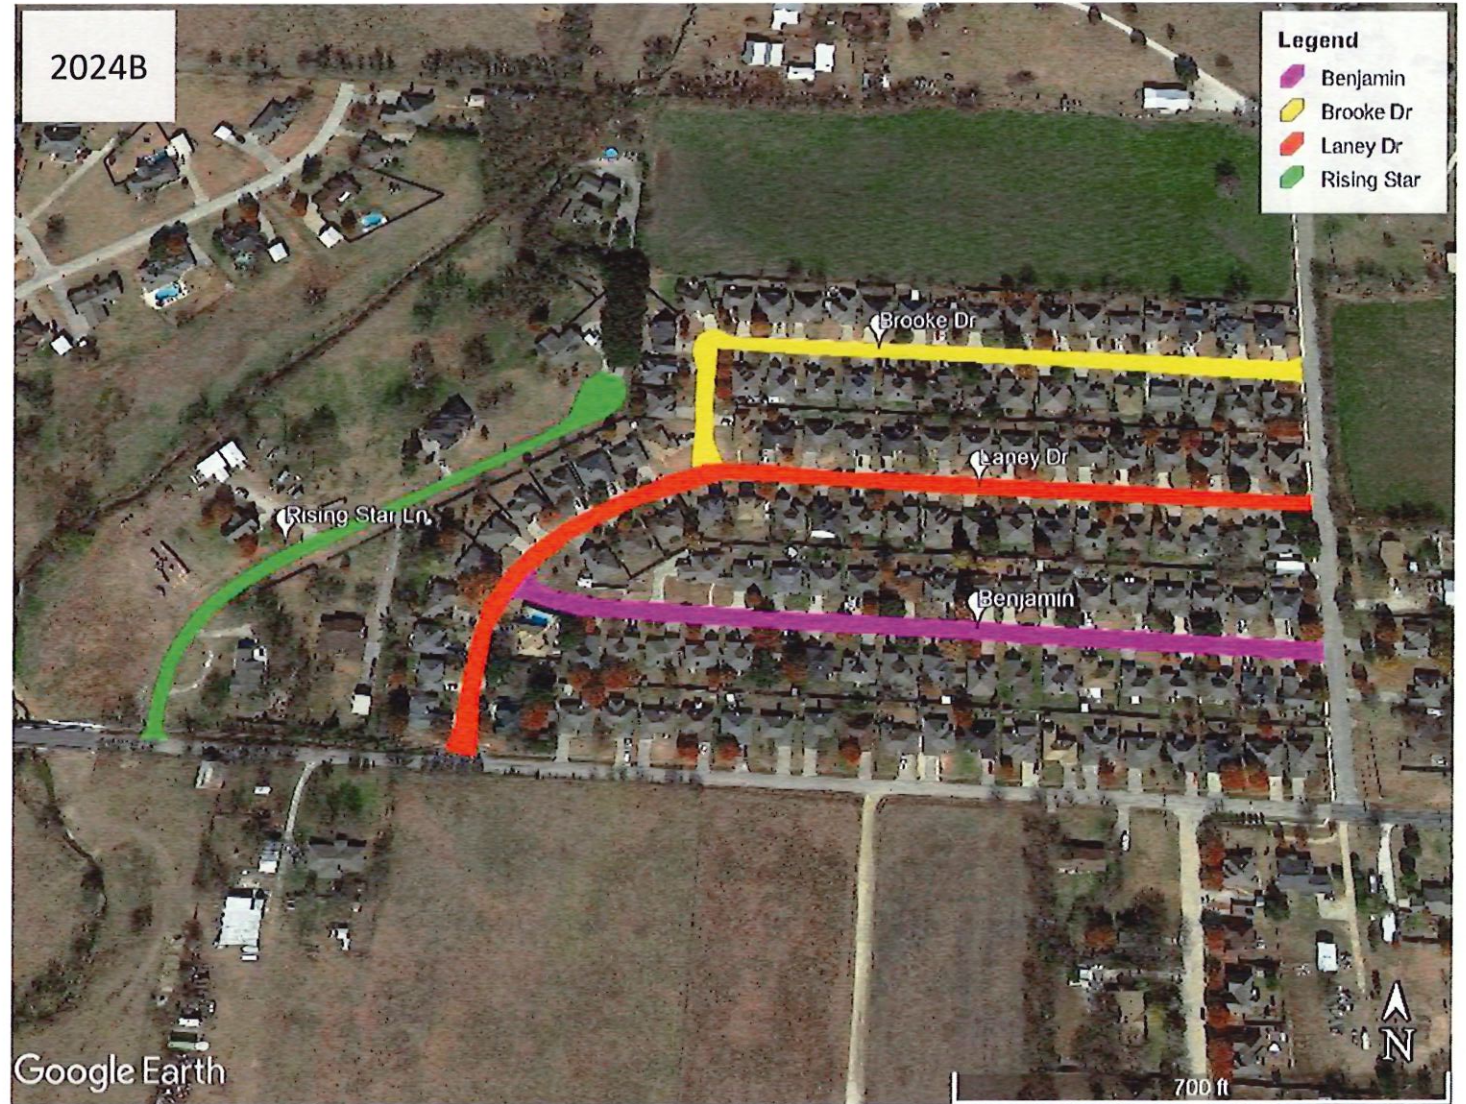

2024 A

- Duckcreek (West of Keaton)
- Duckcreek (East of Keaton)

2024 B

- Brooke Dr. from N Keaton Rd to Laney Dr.
- Laney Dr. from N Keaton Rd. to Duckcreek Rd.
- Benjamin from Laney Dr. to N Keaton Rd.
- Rising Start Ln. from Duckcreek Rd. to dead end

2024 C

- Brook Glen Dr from Keaton Rd. to dead end
- Fairfield Cr from Brook Glen Dr. to dead end