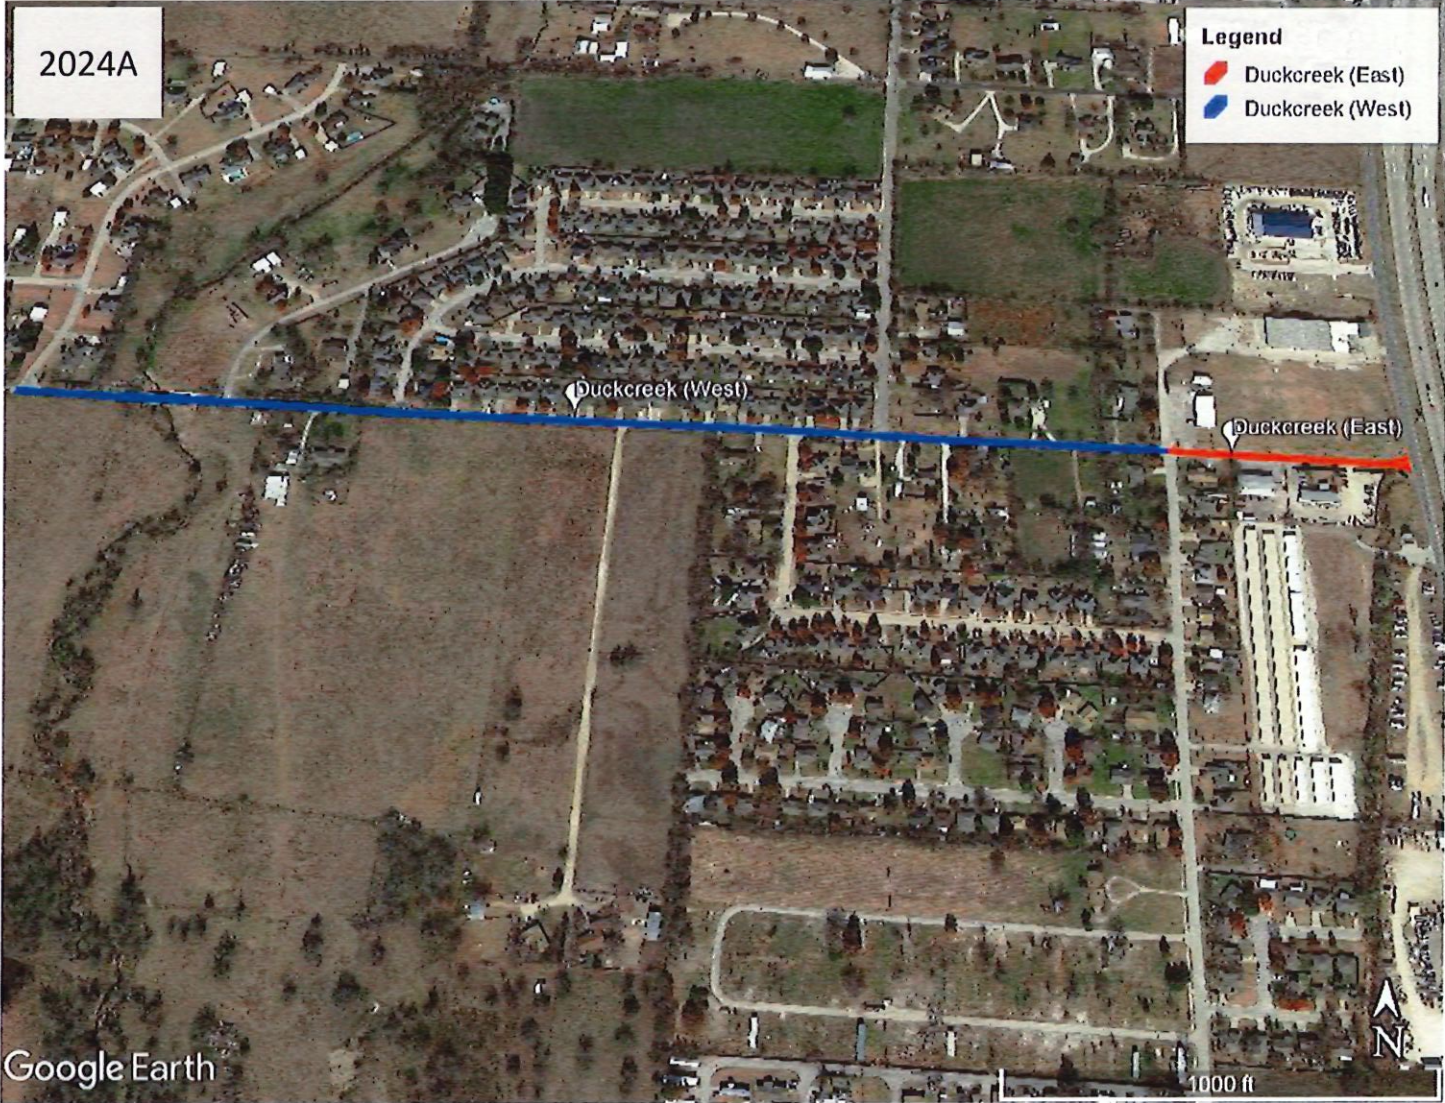

2024 A

- Duckcreek (West of Keaton)
- Duckcreek (East of Keaton)

2024 B

- Brooke Dr. from N Keaton Rd to Laney Dr.
- Laney Dr. from N Keaton Rd. to Duckcreek Rd.
- Benjamin from Laney Dr. to N Keaton Rd.
- Rising Start Ln. from Duckcreek Rd. to dead end

2024 C

- Brook Glen Dr from Keaton Rd. to dead end
- Fairfield Cr from Brook Glen Dr. to dead end