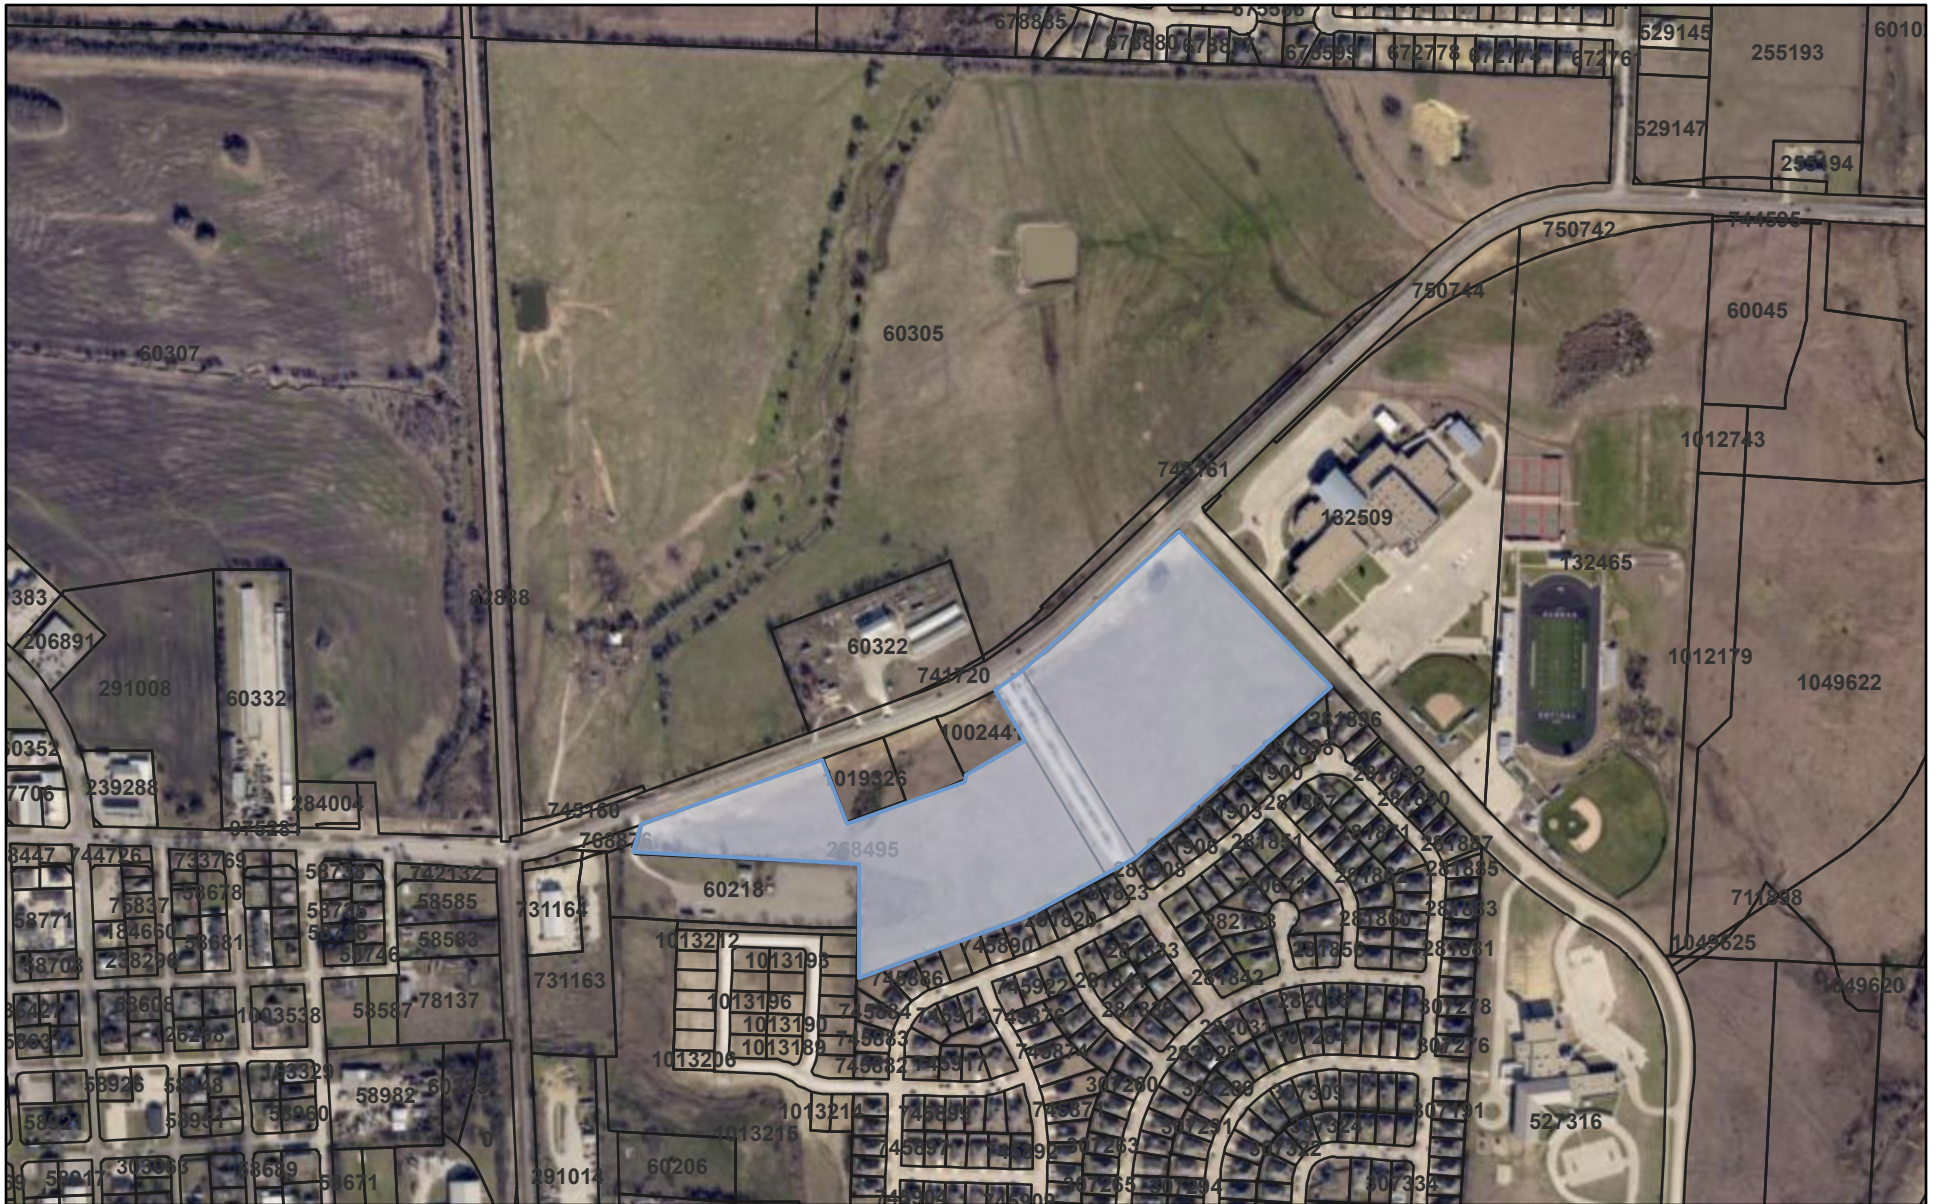

# Denton CAD Web Map

11/14/2024, 4:58:32 PM

-  Parcels
-  County

Sanger Town Center South  
24SANZON-0043  
Preliminary Plat

© OpenStreetMap (and) contributors, CC-BY-SA, Texas Department of Transportation

Denton County Appraisal District, BIS Consulting - [www.bisconsulting.com](http://www.bisconsulting.com)

Disclaimer: This product is for informational purposes only and has not been prepared for or be suitable for legal, engineering, or surveying purposes. It does not represent an on-the-ground survey and represents only the approximate relative location of boundaries.