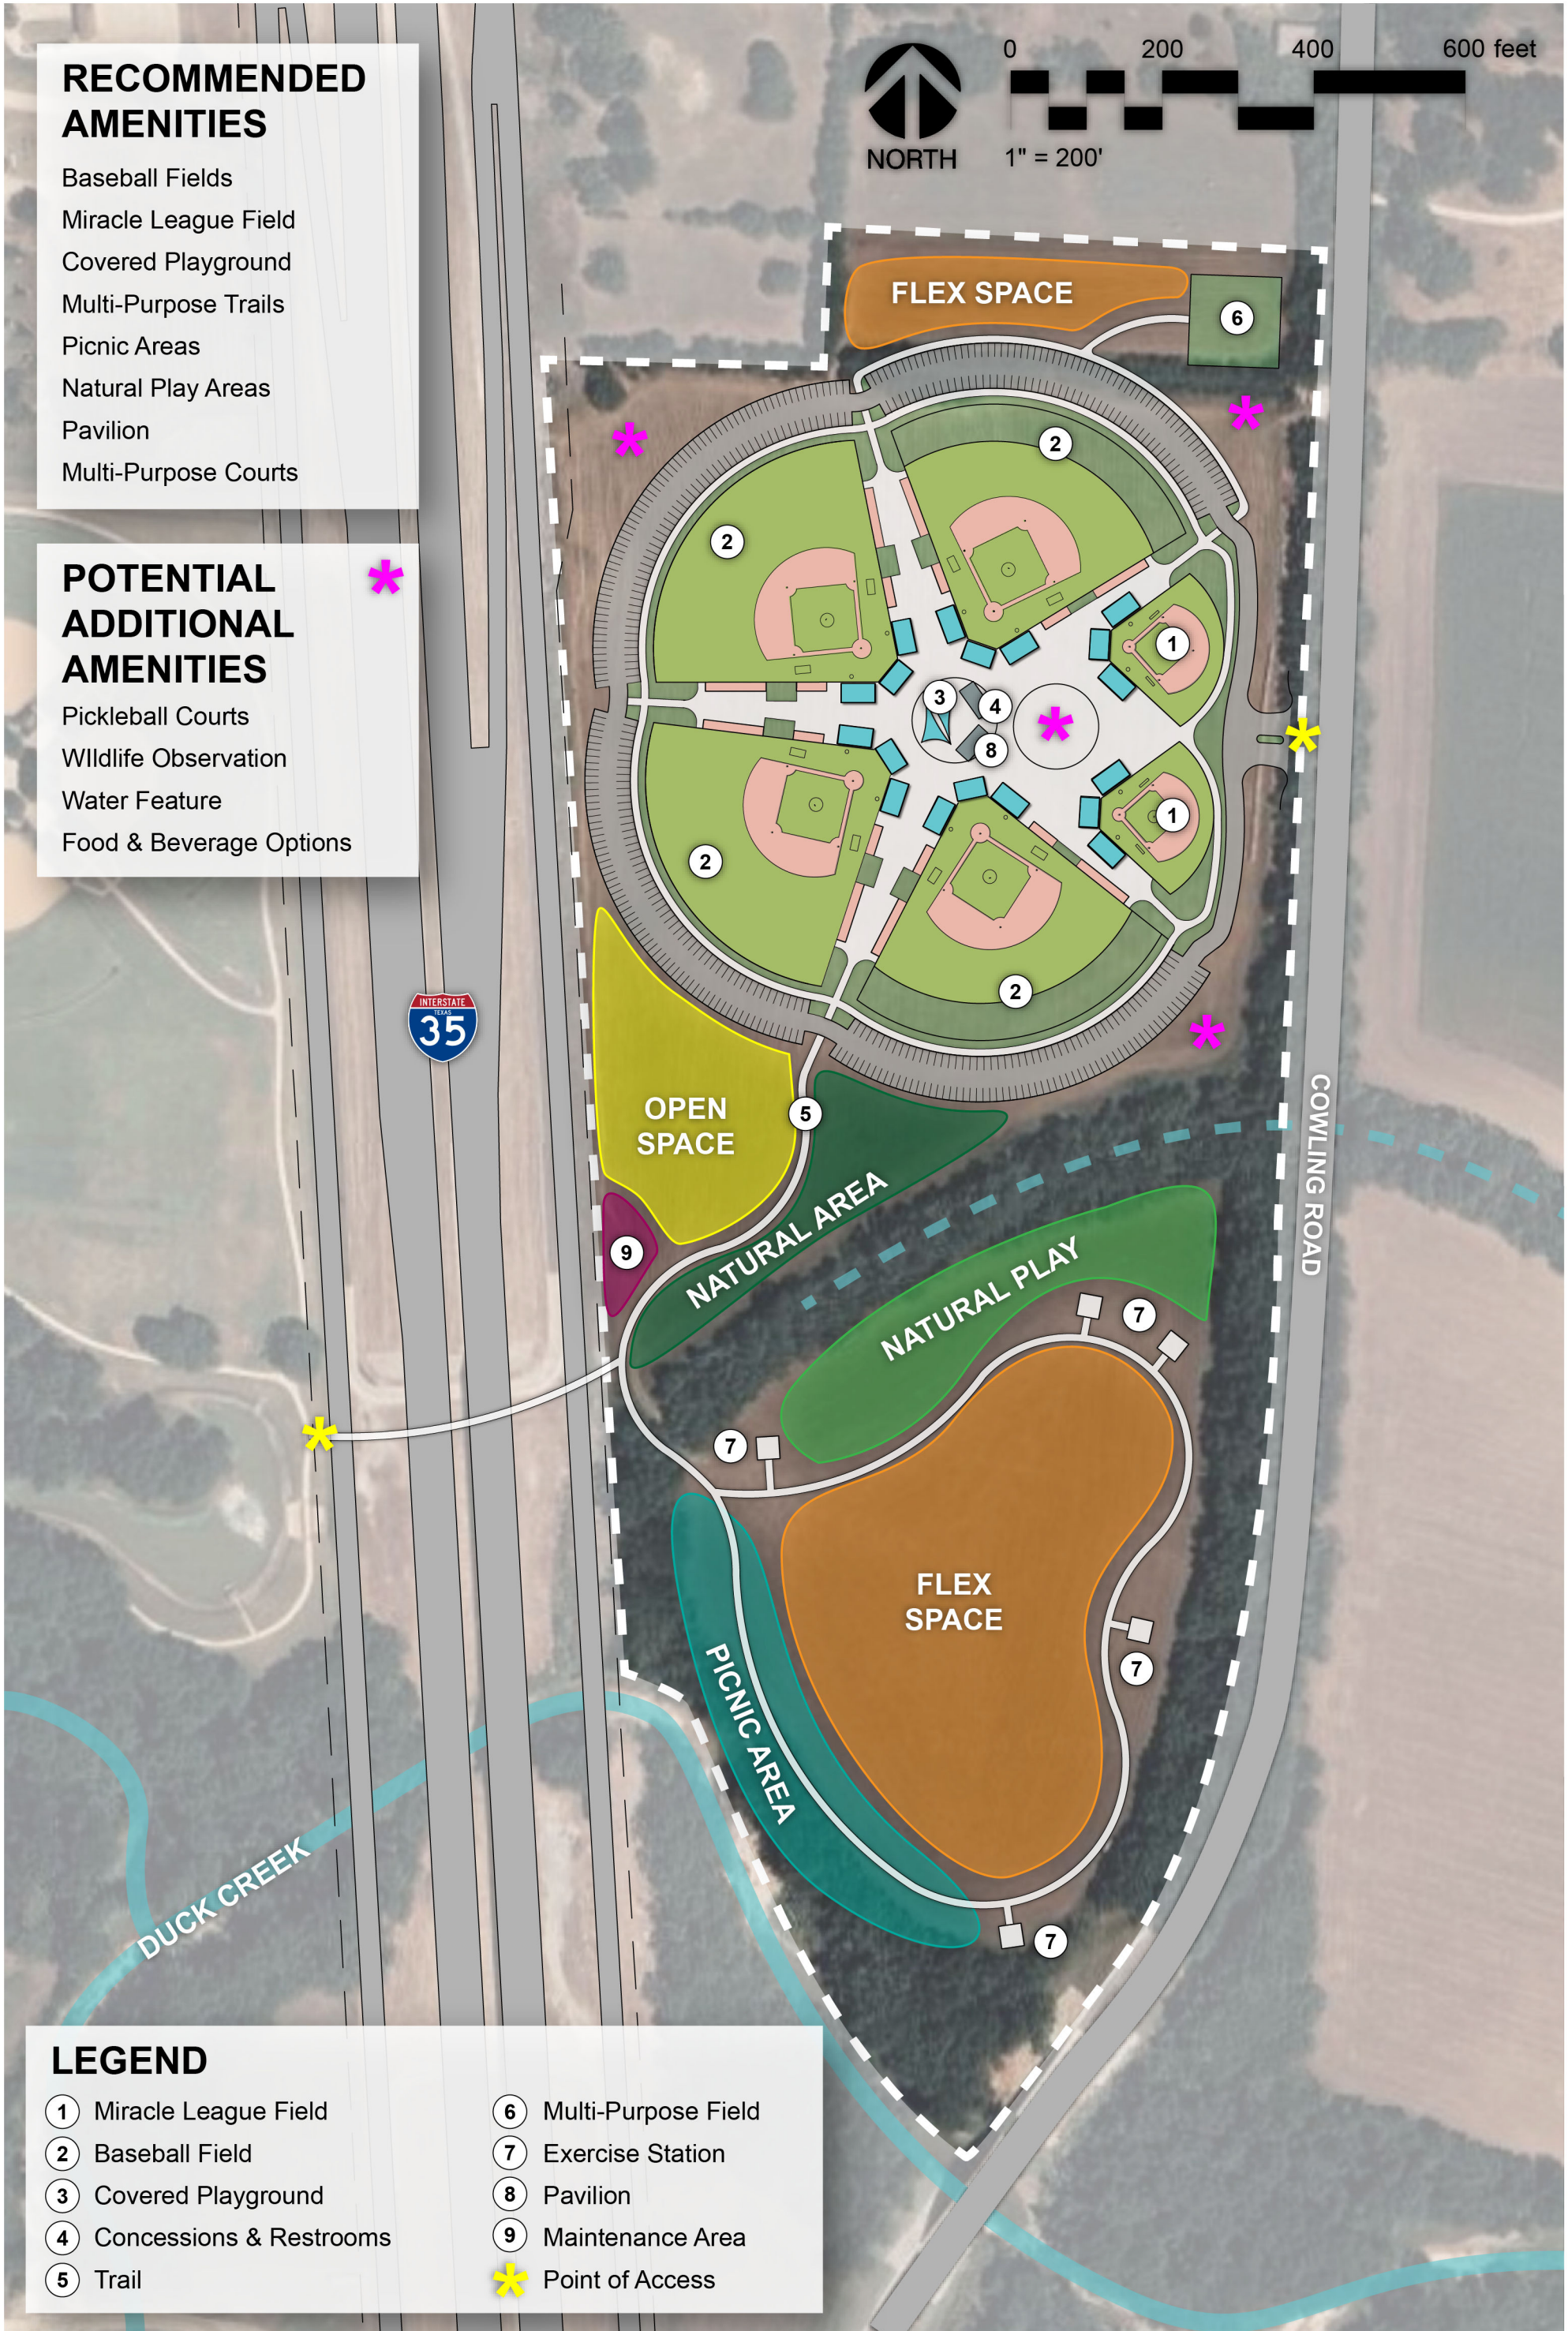

RECOMMENDED AMENITIES

- Baseball Fields
- Miracle League Field
- Covered Playground
- Multi-Purpose Trails
- Picnic Areas
- Natural Play Areas
- Pavilion
- Multi-Purpose Courts

POTENTIAL ADDITIONAL AMENITIES

- Pickleball Courts
- Wildlife Observation
- Water Feature
- Food & Beverage Options

NORTH

0 200 400 600 feet

1" = 200'

LEGEND

- | | |
|---------------------------|-----------------------|
| ① Miracle League Field | ⑥ Multi-Purpose Field |
| ② Baseball Field | ⑦ Exercise Station |
| ③ Covered Playground | ⑧ Pavilion |
| ④ Concessions & Restrooms | ⑨ Maintenance Area |
| ⑤ Trail | ✱ Point of Access |