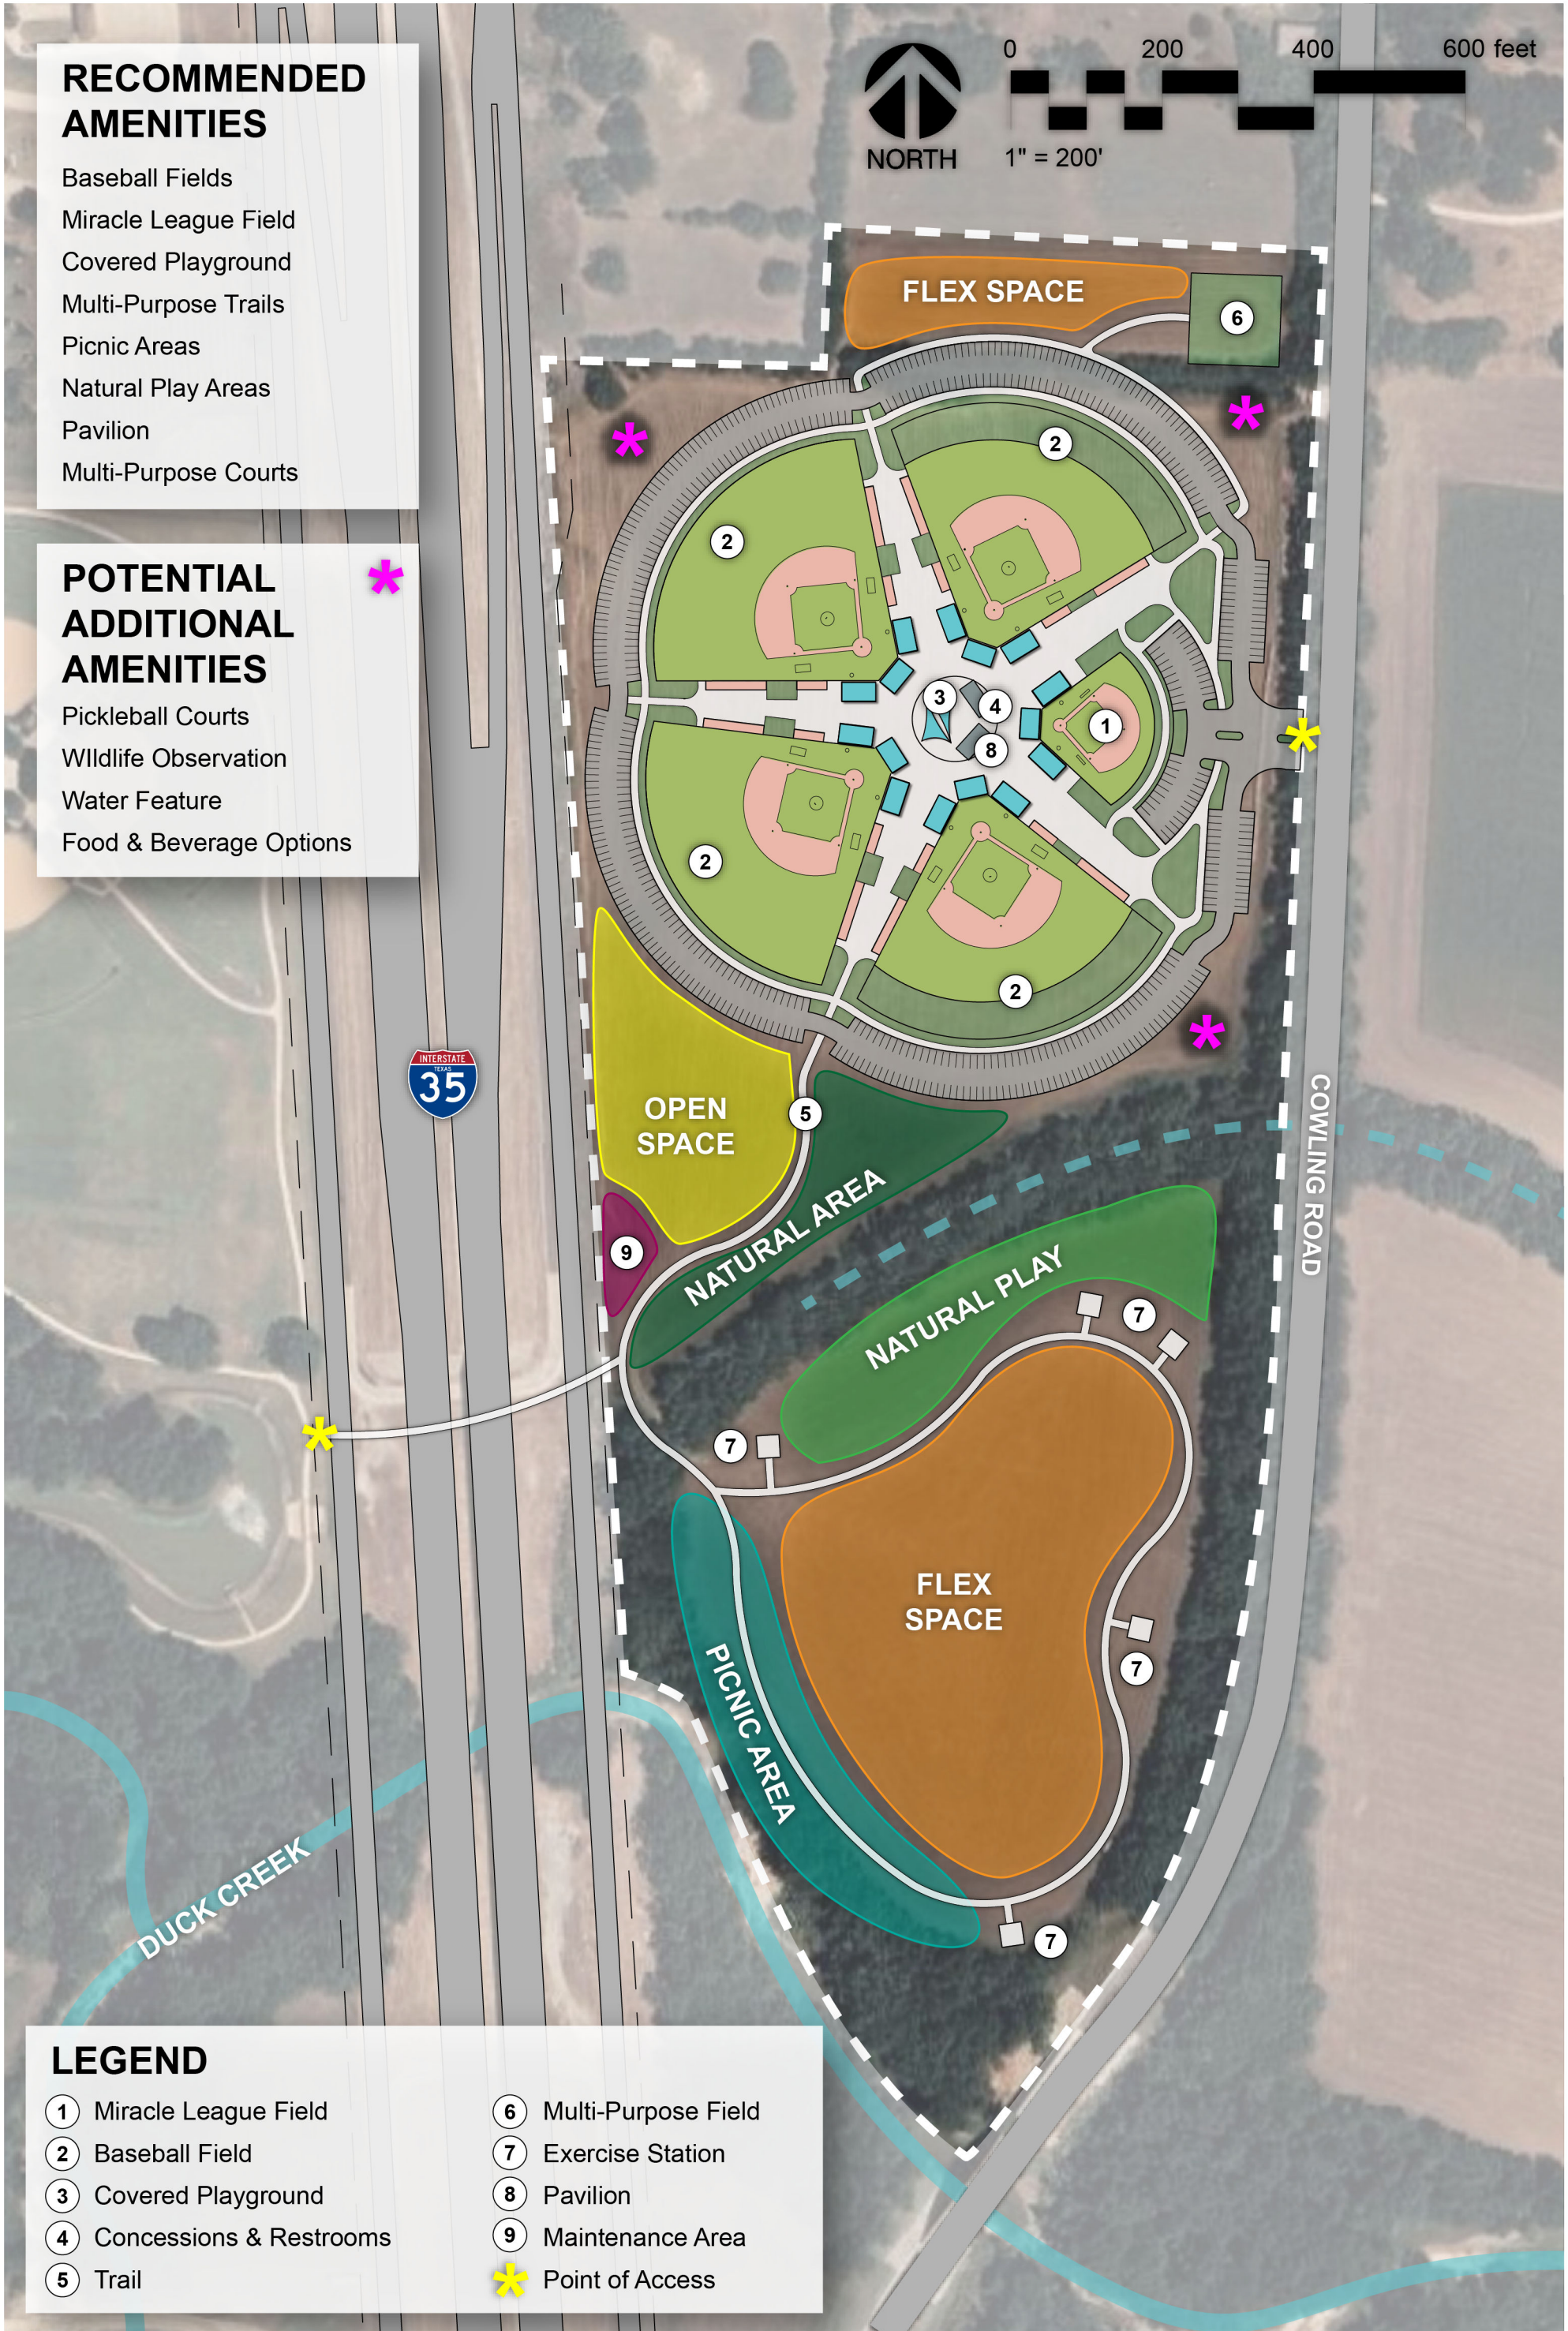

## RECOMMENDED AMENITIES

- Baseball Fields
- Miracle League Field
- Covered Playground
- Multi-Purpose Trails
- Picnic Areas
- Natural Play Areas
- Pavilion
- Multi-Purpose Courts

## POTENTIAL ADDITIONAL AMENITIES

- Pickleball Courts
- Wildlife Observation
- Water Feature
- Food & Beverage Options

NORTH

0 200 400 600 feet

1" = 200'

## LEGEND

- |                           |                       |
|---------------------------|-----------------------|
| ① Miracle League Field    | ⑥ Multi-Purpose Field |
| ② Baseball Field          | ⑦ Exercise Station    |
| ③ Covered Playground      | ⑧ Pavilion            |
| ④ Concessions & Restrooms | ⑨ Maintenance Area    |
| ⑤ Trail                   | ✱ Point of Access     |