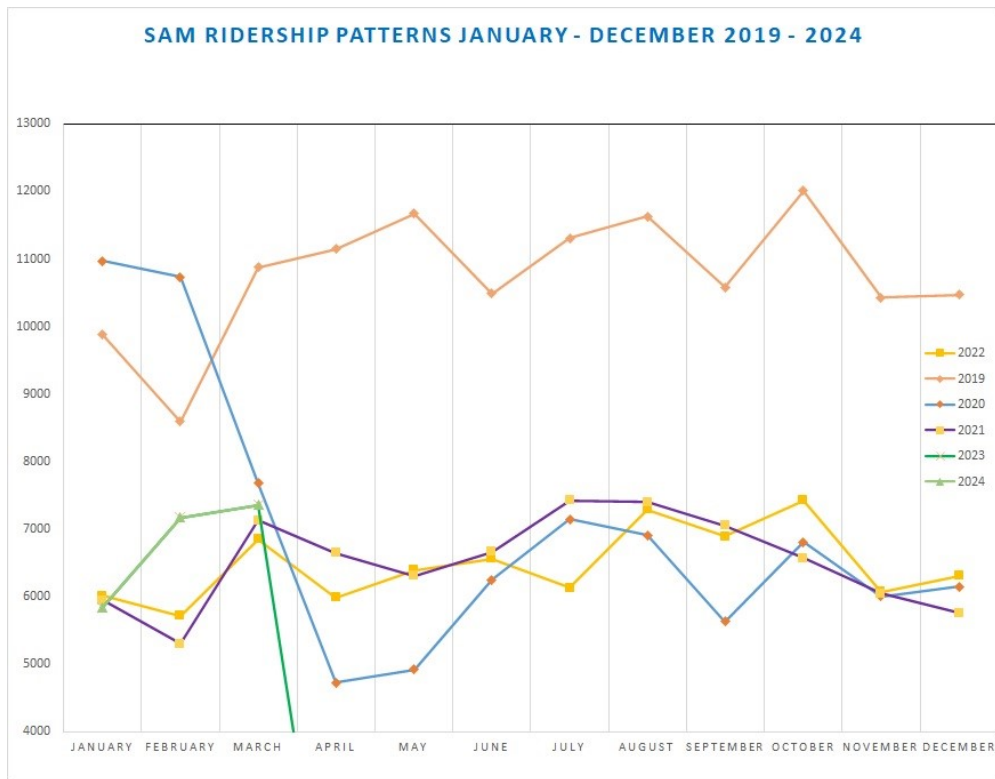

Transit Staff Report – March 2024

SANDY AREA METRO

From the Program Administrator

Ridership

Ridership is still down from pre-pandemic ridership but continues to remain steady with some slight fluctuations. Overall ridership decreased by 8.3% compared with March of 2023. SAM-Gresham provided 5,390 rides, a decrease of 10.47%. SAM-Estacada provided 237 rides, declining by 54.68%. The Shopper Shuttle provided 595 rides, a 5.1% decrease. The Clackamas Town Center route ridership continues to double in growth. In the month of March we provided 278 rides!

SAM *rides* provided 796 ride, a 0.13% increase. ED provided 66 rides, a 4.76% increase from March 2023. This continues to be a valuable transportation resource for the residents of Sandy. The decrease is due in part to the workforce continuing to telecommute. In addition, as families vacation during spring break they may suspend their normal commuting patterns.

New Marketing Materials

The Clackamas Town Center route has been added to the new schedules (see below). The result is a cleaner, streamlined route map that provides easy to understand SAM routes and times as well as the regional connectivity for the community!