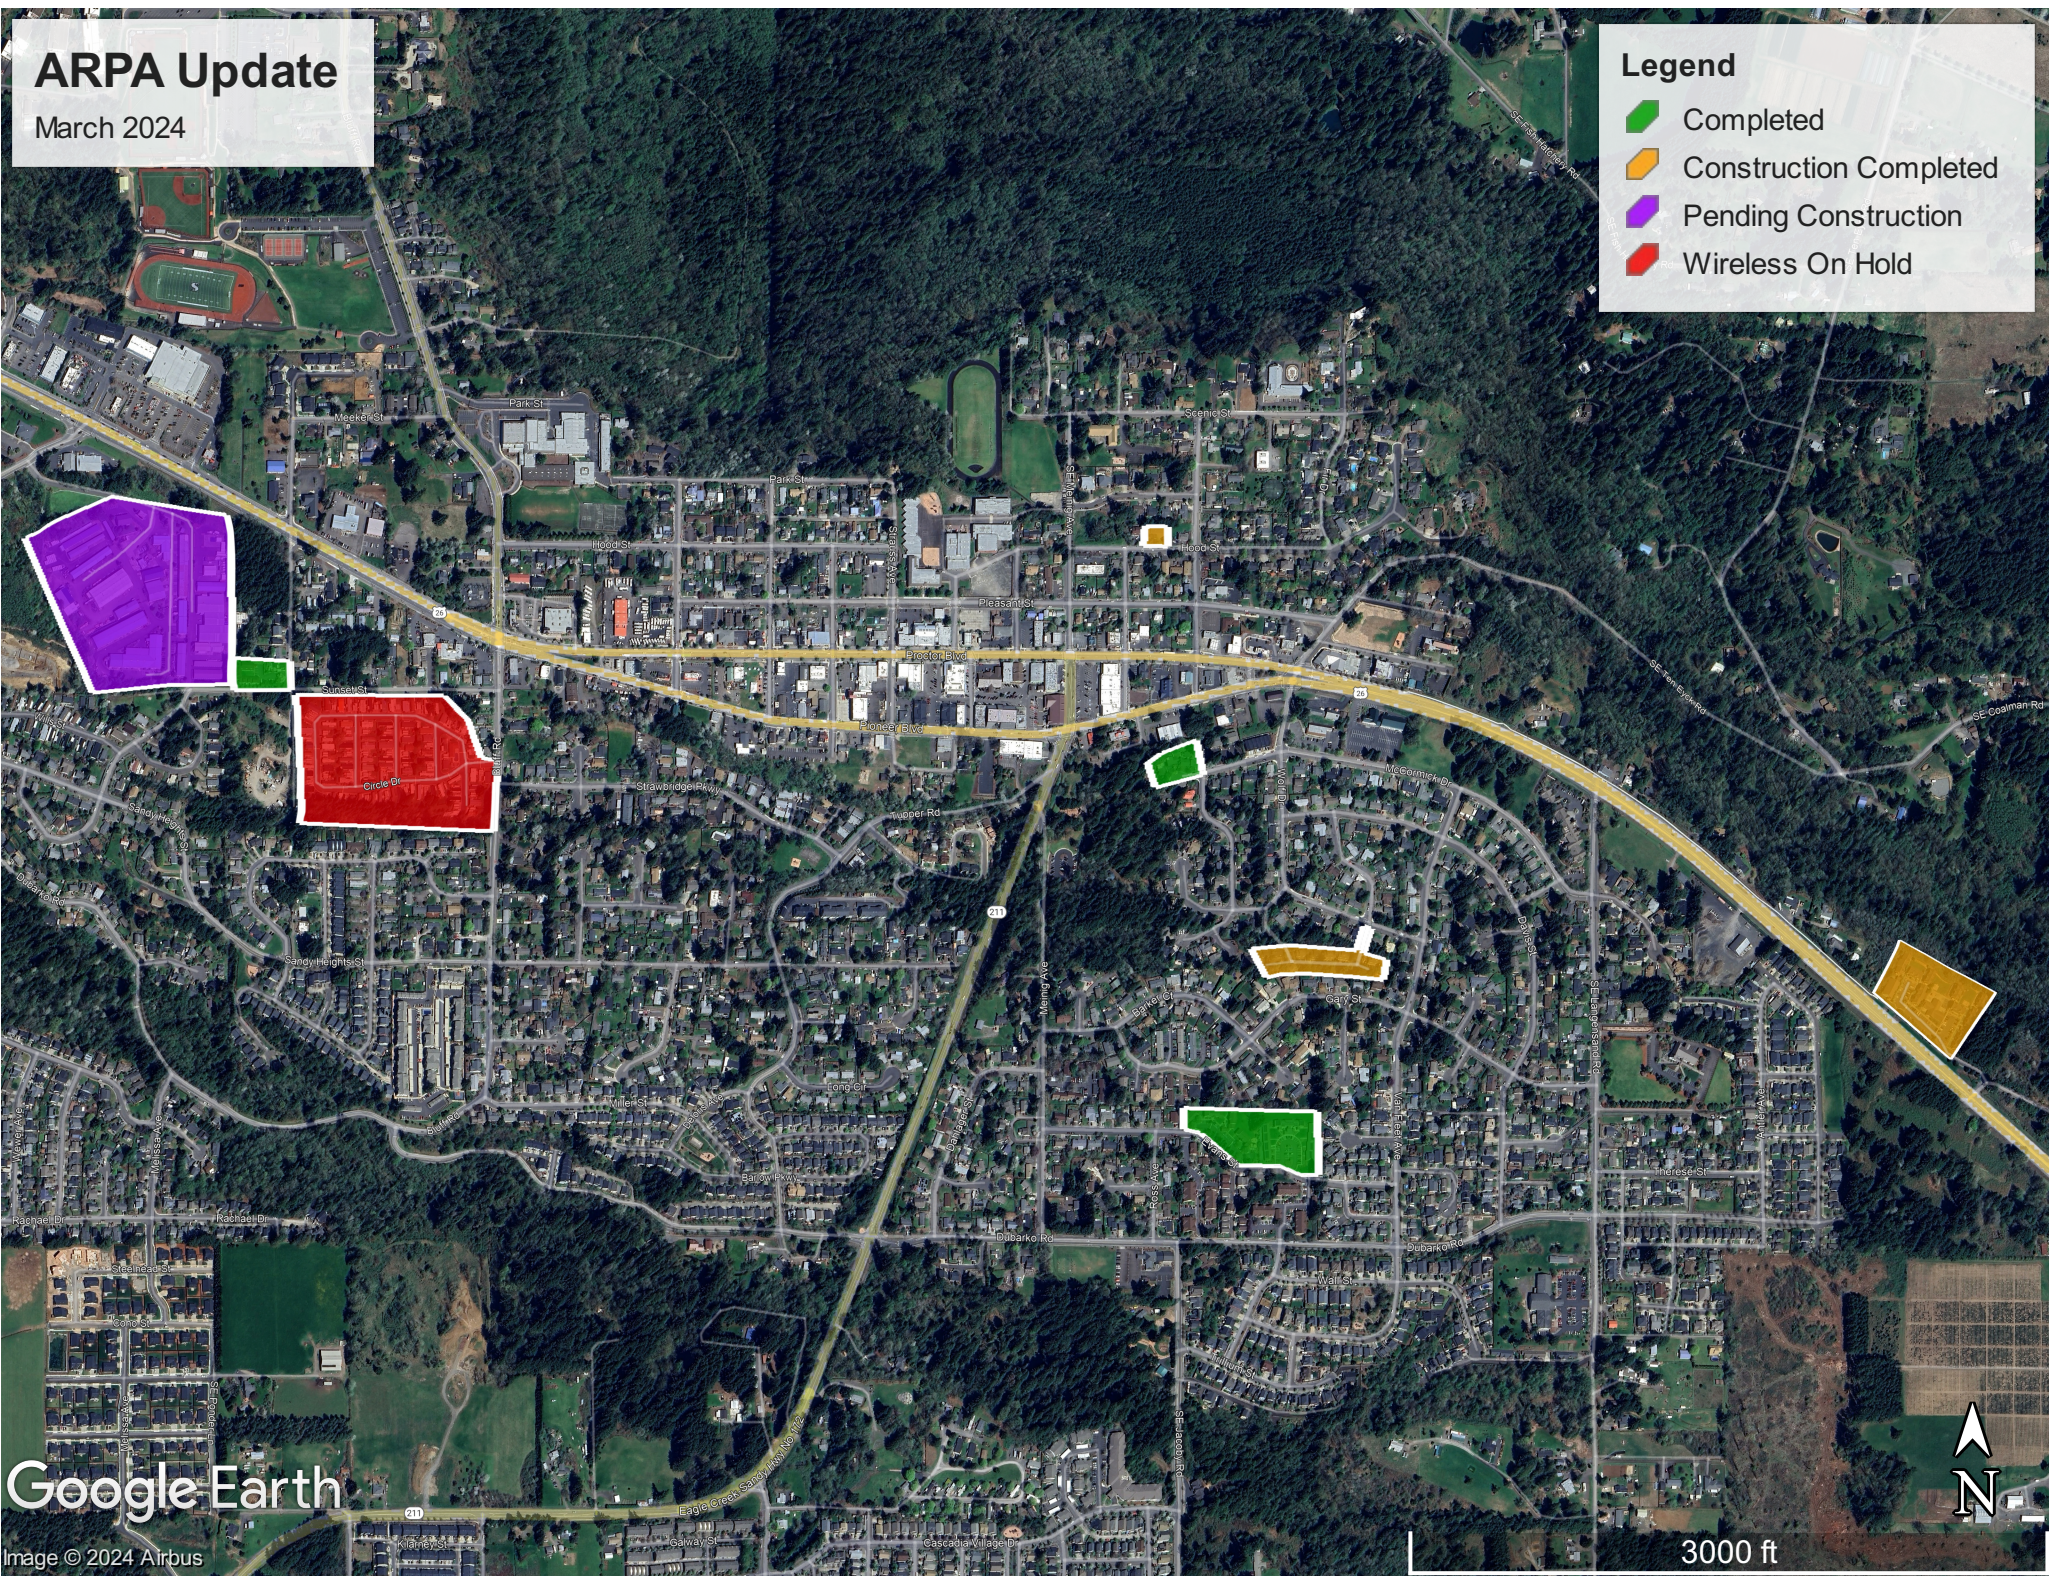

# ARPA Update

March 2024

## Legend

-  Completed
-  Construction Completed
-  Pending Construction
-  Wireless On Hold

Google Earth

Image © 2024 Airbus

3000 ft