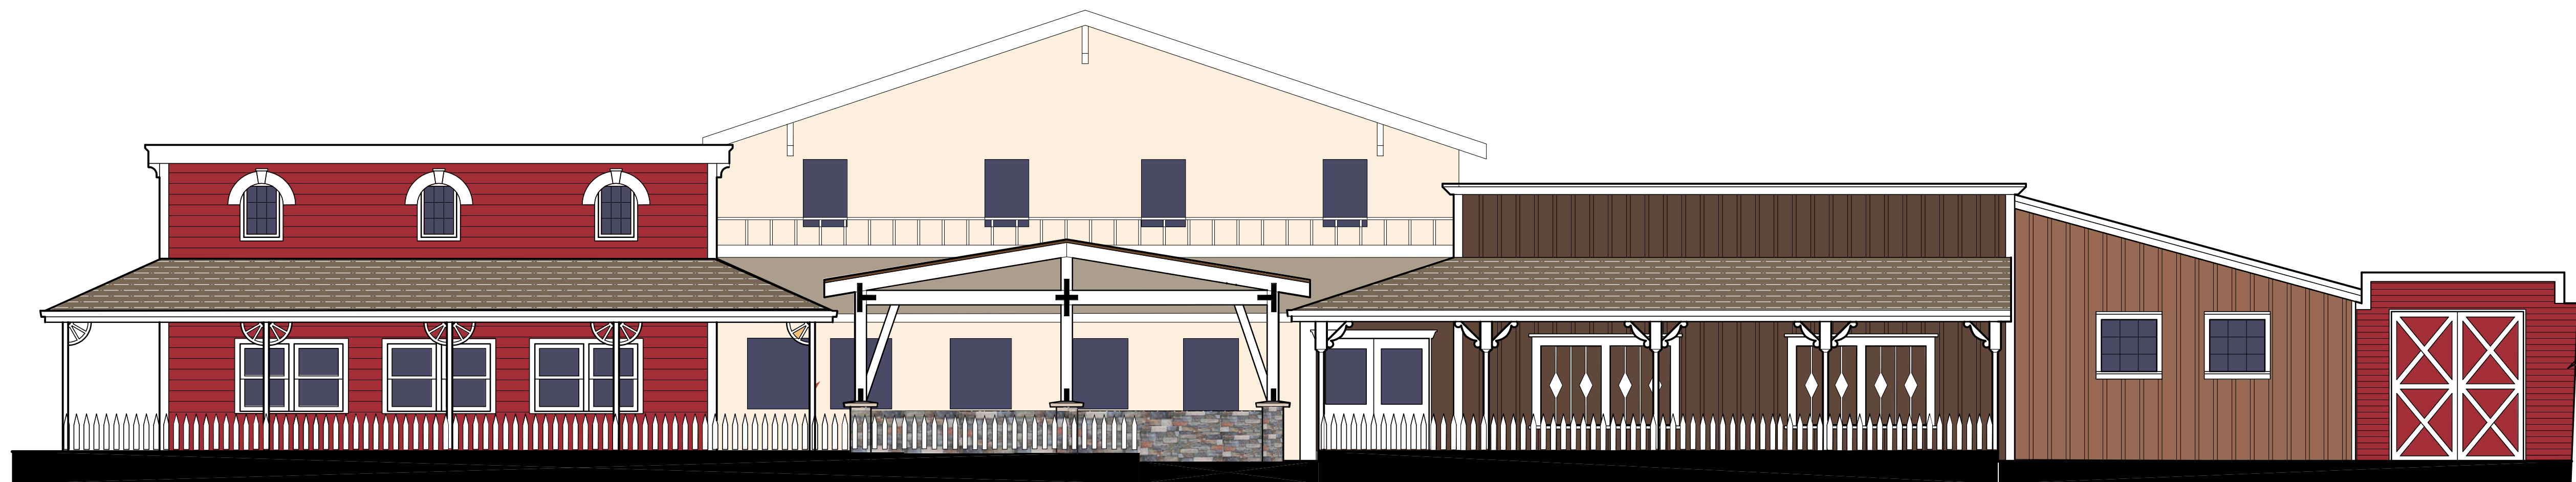

Exhibit A. Color Elevation from Keystone Architecture

Tollgate Inn Restaurant & Saloon
Outdoor Seating Patio Cover

38100 US Highway 26
Sandy, Oregon 97055

KEYSTONE
ARCHITECTURE PLANNING
AND PROJECT MANAGEMENT
10210 BE IDLEMAN ROAD, PORTLAND, OR 97266
PHONE: (503) 761-1362 FAX: (503) 766-0934

COLOR 1 10/12/23

REVISION DATE

APPROVED: BWS

DRAWN BY:

SCALE: AS SHOWN

DATE: 11/28/22

JOB: 21-123

FILE:

1 TOLLGATE INN NORTH ELEVATION
3/16" = 1'-0"

A3.02X