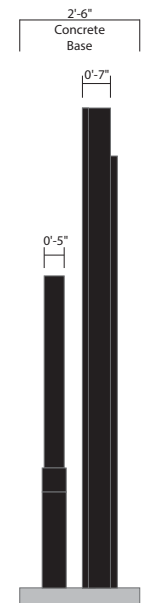

- (17) Front Lit Fabricated Aluminum Cabinets w/ 3/16" Acrylic Faces w/ Digital Print Translucent Vinyl Overlay. Cabinet Painted Black (satin)
- (1) Set of Front LED Lit Fabricated Aluminum GEMINI Letters. 3/16" Acrylic Faces (White) w/ Aluminum Backing Plate.
- (1) 6" Square Aluminum Tube Base/Stand Painted Black (satin)
- (1) Poured Concrete Base 6" x 30" x 44'