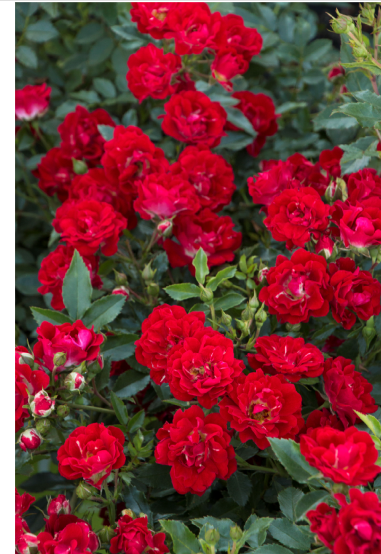

MOONBEAM COREOPSIS
Coreopsis verticillata Moonbeam

RED DRIFT ROSE
Rosa Meigalpio