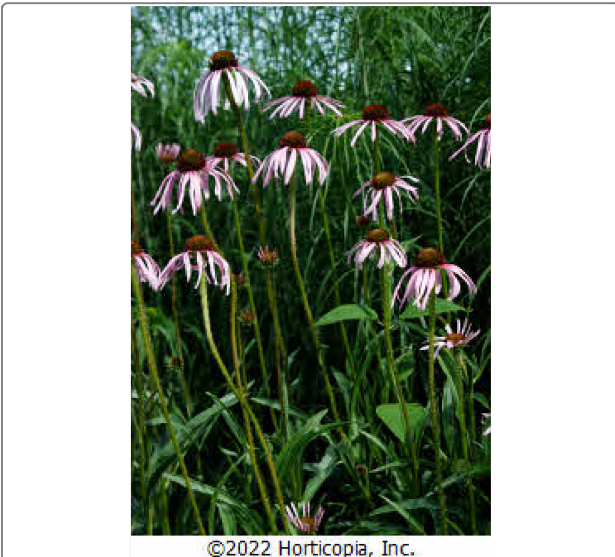

## VILLAGE OF ROSCOE - MEDIAN PLANTINGS

ROSE SWAMP MILKWEED  
*Asclepias incarnata*

ICE BALLET MILKWEED  
*Asclepias incarnata* 'Ice Ballet'

STARLITE PRAIRIE BLUES FALSE INDIGO  
*Baptisia x bicolor* 'Starlite'

PALE PURPLE CONEFLOWER  
*Echinacea pallida*

ESPRESSO GERANIUM  
*Geranium maculatum* Espresso

BLAZING STAR LIATRIS  
*Liatris pycnostachya*

©2022 Hortycopia, Inc.

CARDINAL FLOWER  
*Lobelia cardinalis*

BLACK-EYED SUSANS  
*Rudbeckia Goldsturm*