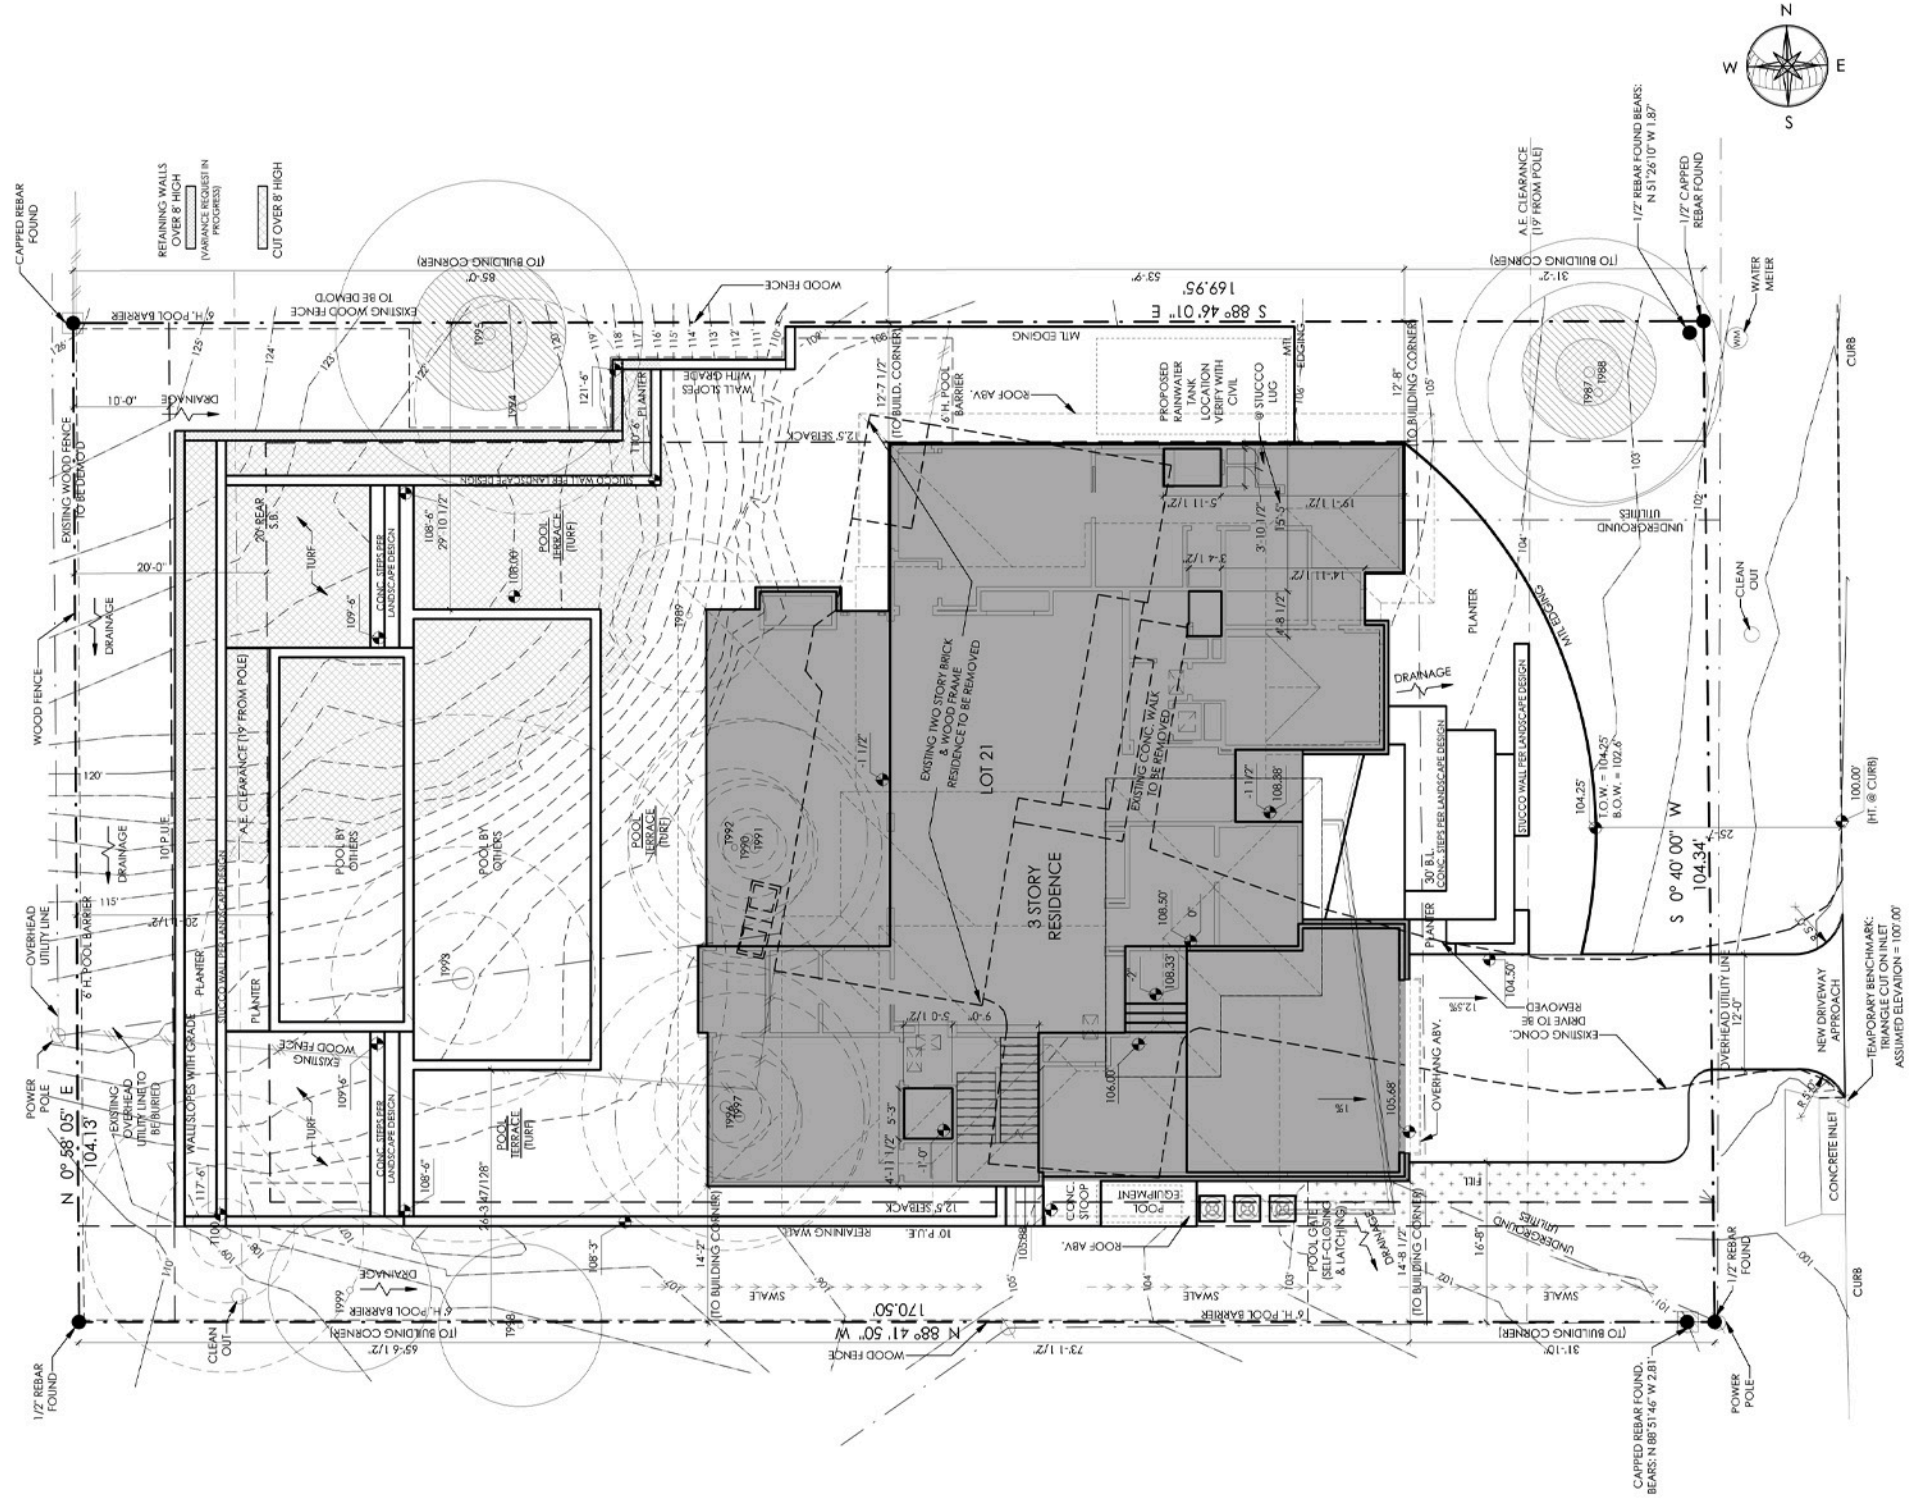

09/14/22

CORNERSTONEARCHITECTSLLP.COM

CORNERSTONE
ARCHITECTS

7000 BEE CAVES RD. SUITE 200 AUSTIN TX 78746 512.329.0007

208 ASHWORTH DR.
ROLLINGWOOD, TX 78746

SITE PLAN
1"=20'-0"