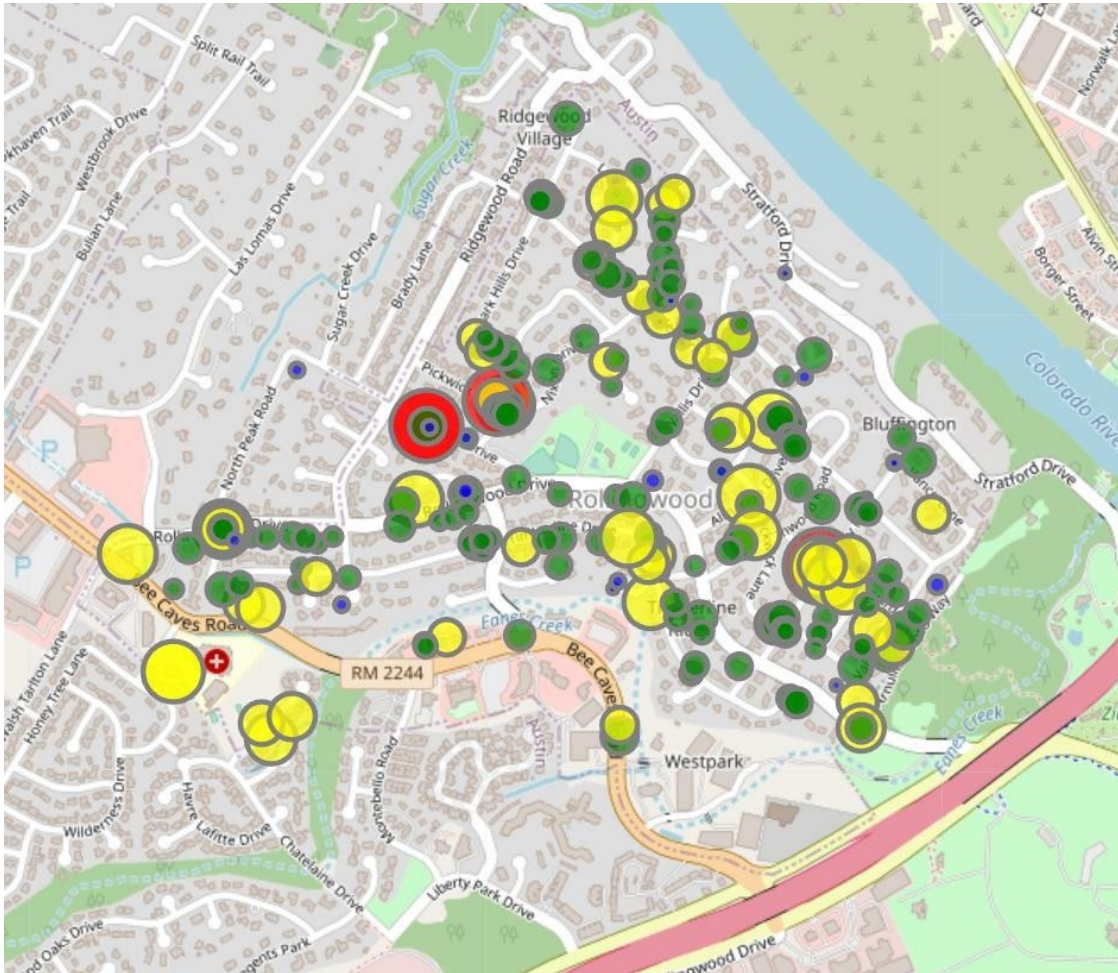

Here's the FAR as a radius on a map, using the following color scheme:

- <10% FAR - Blue
- 10-20% FAR - Green
- 20-35% FAR - Yellow
- 35% FAR - Red

Here's 2002:

Here's 2014:

<10% FAR - Blue

10-20% FAR - Green

20-35% FAR - Yellow

35% FAR - Red

Here's 2023:

<10% FAR - Blue

10-20% FAR - Green

20-35% FAR - Yellow

35% FAR - Red