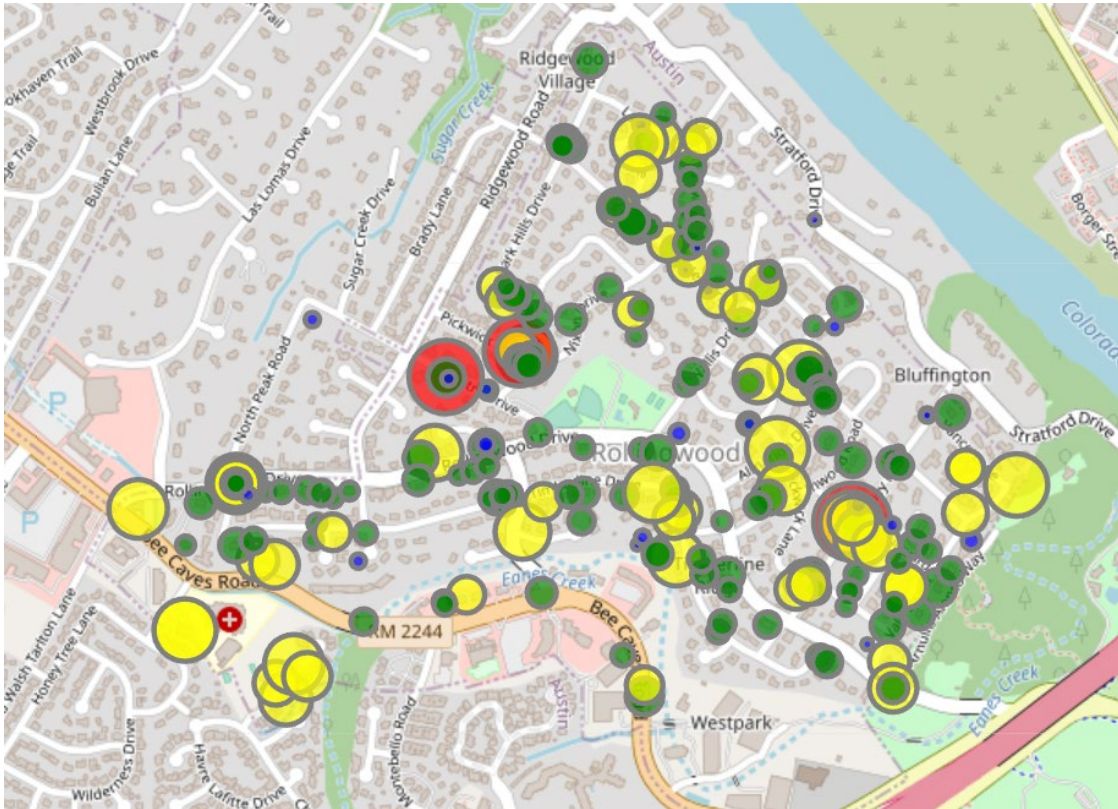

Here's the FAR as a radius on a map, using the following color scheme:

- <10% FAR - Blue
- 10-20% FAR - Green
- 20-35% FAR - Yellow
- 35% FAR - Red

Here's 2002:

Here's 2014:

<10% FAR - Blue

10-20% FAR - Green

20-35% FAR - Yellow

35% FAR - Red

Here's 2023:

<10% FAR - Blue

10-20% FAR - Green

20-35% FAR - Yellow

35% FAR - Red