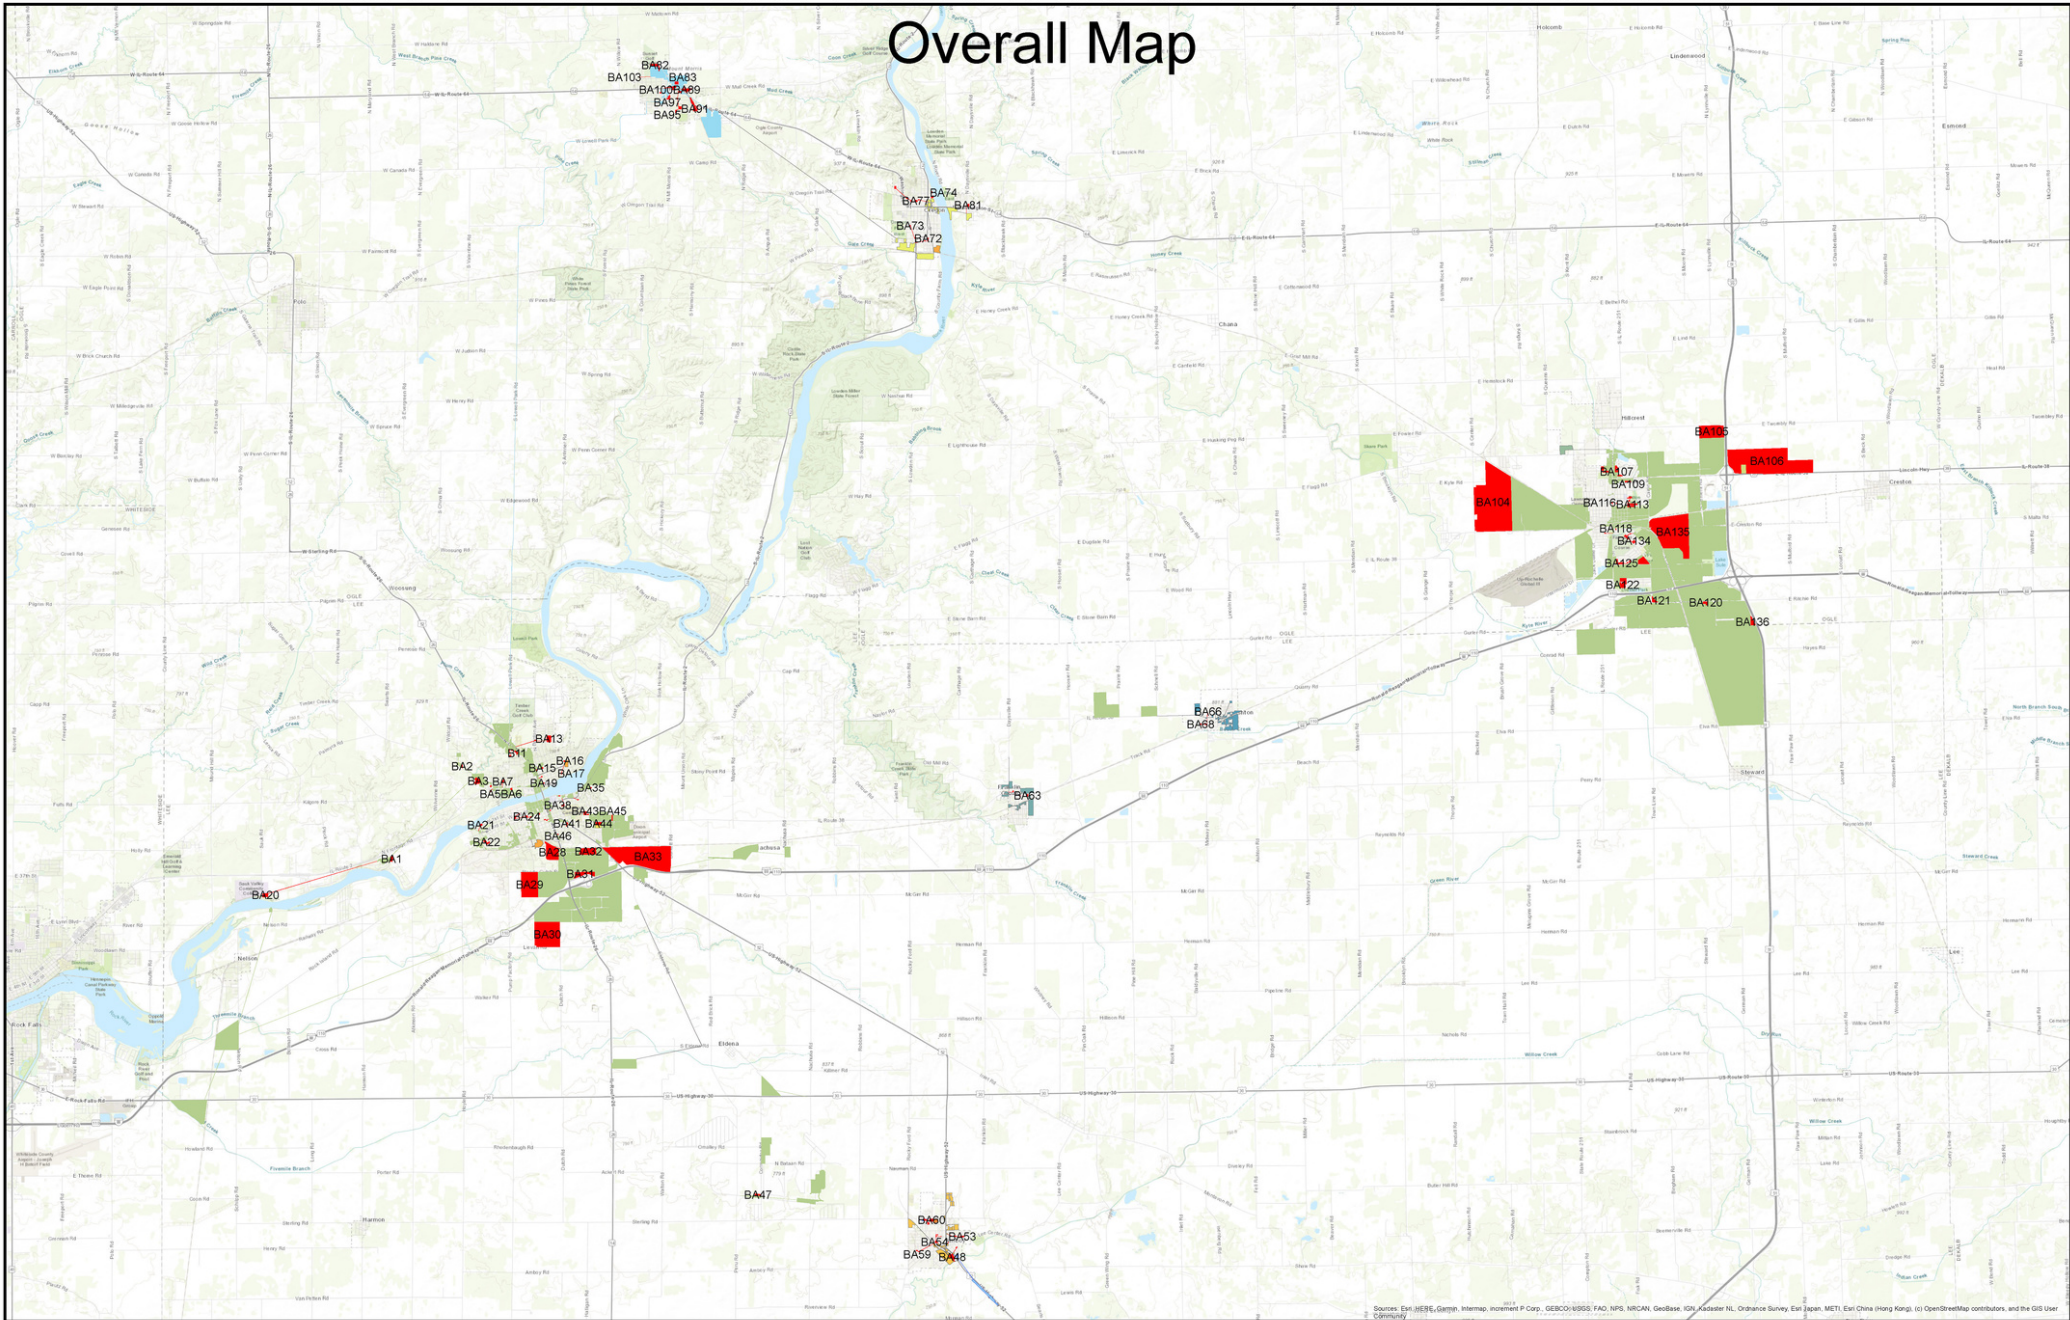

LEE OGLE ENTERPRISE ZONE AMENDMENT 15 AREAS IN RED

Overall Map