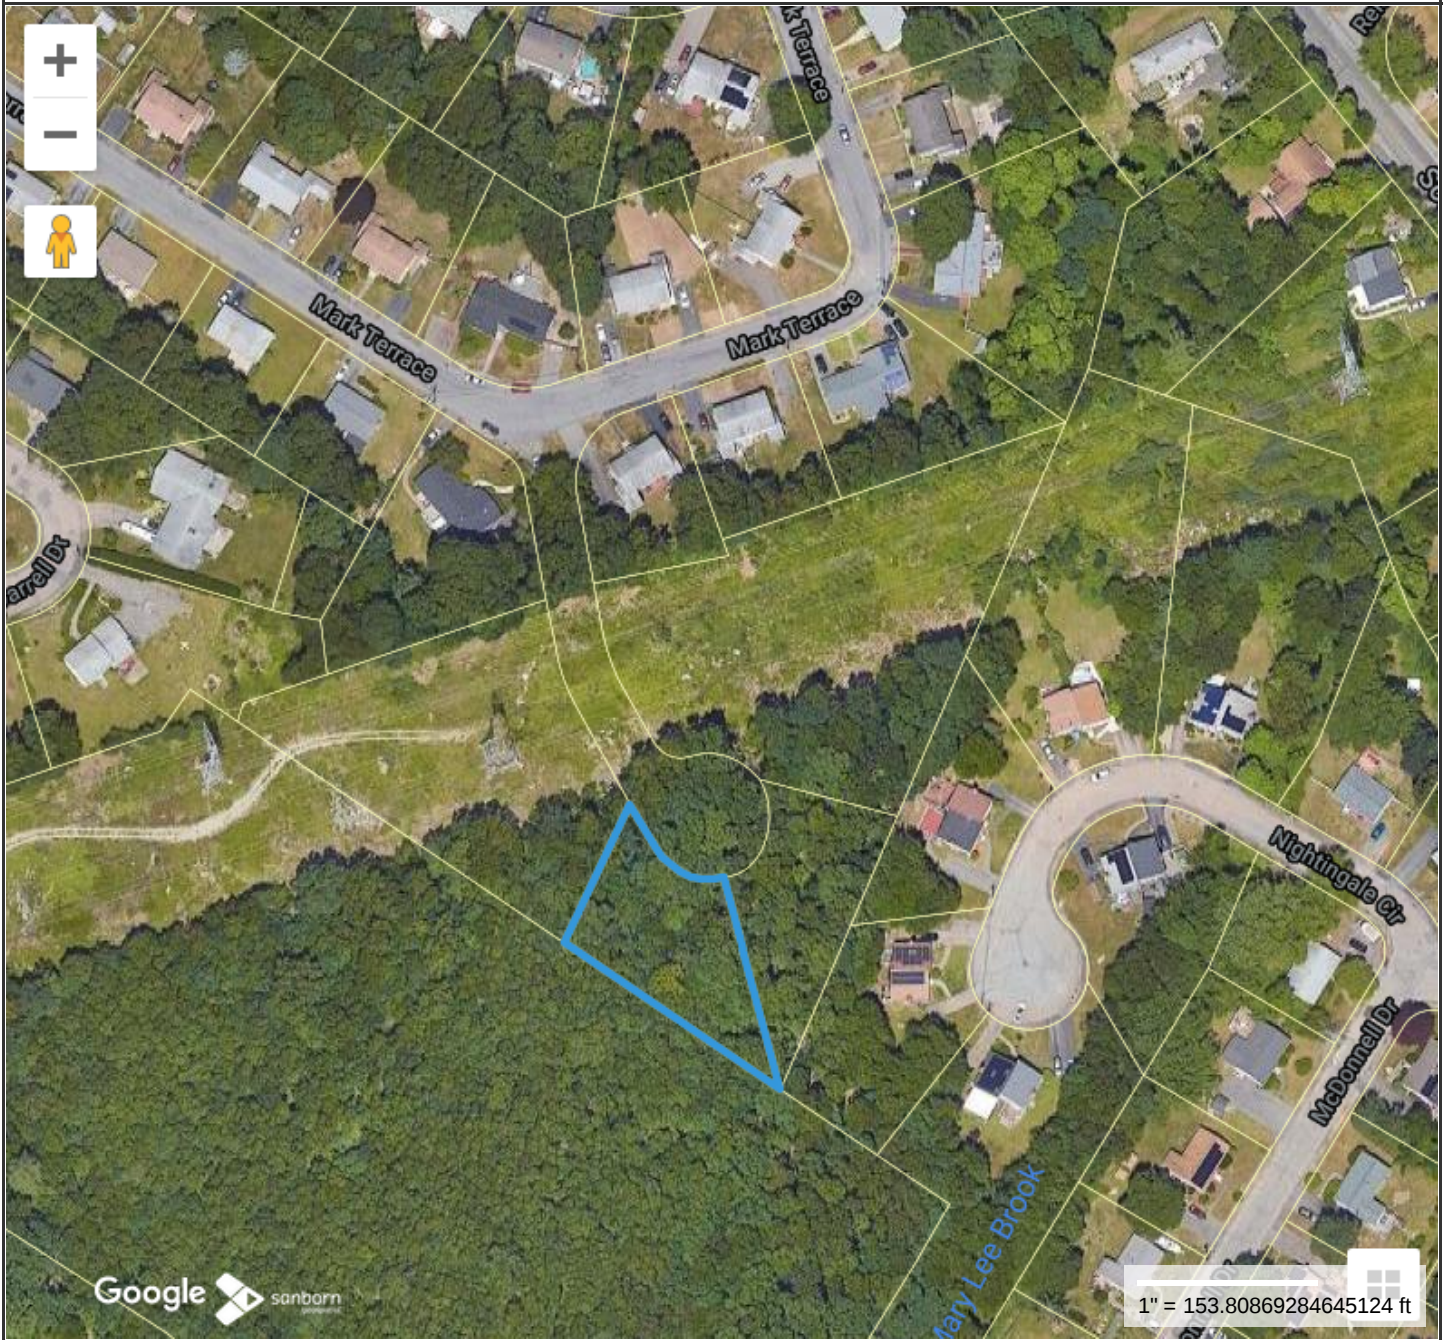

Ledgeview

Property Information

Property ID 65-A-102
 Location 11 E.G. SCHANER CI
 Owner RKS REALTY LLC

**MAP FOR REFERENCE ONLY
 NOT A LEGAL DOCUMENT**

Town of Randolph, MA makes no claims and no warranties, expressed or implied, concerning the validity or accuracy of the GIS data presented on this map.

Geometry updated 07/24/2024
 Data updated 07/24/2024

Print map scale is approximate. Critical layout or measurement activities should not be done using this resource.