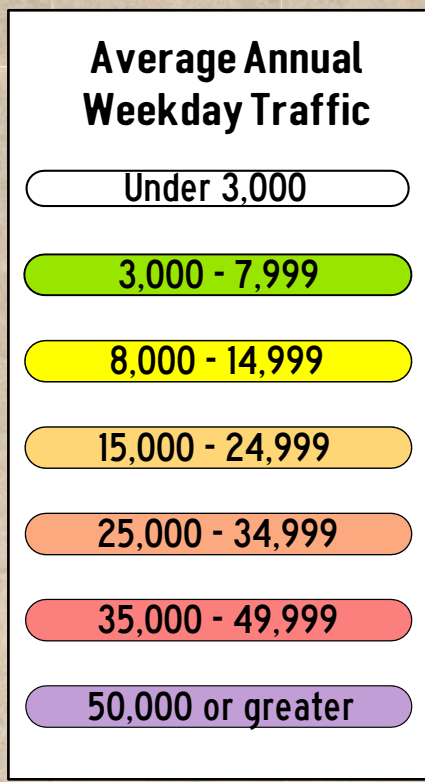

Rio Communities 2020 Traffic Counts

Data: MRCOG, NM911Program, 2020 AWDT Counts