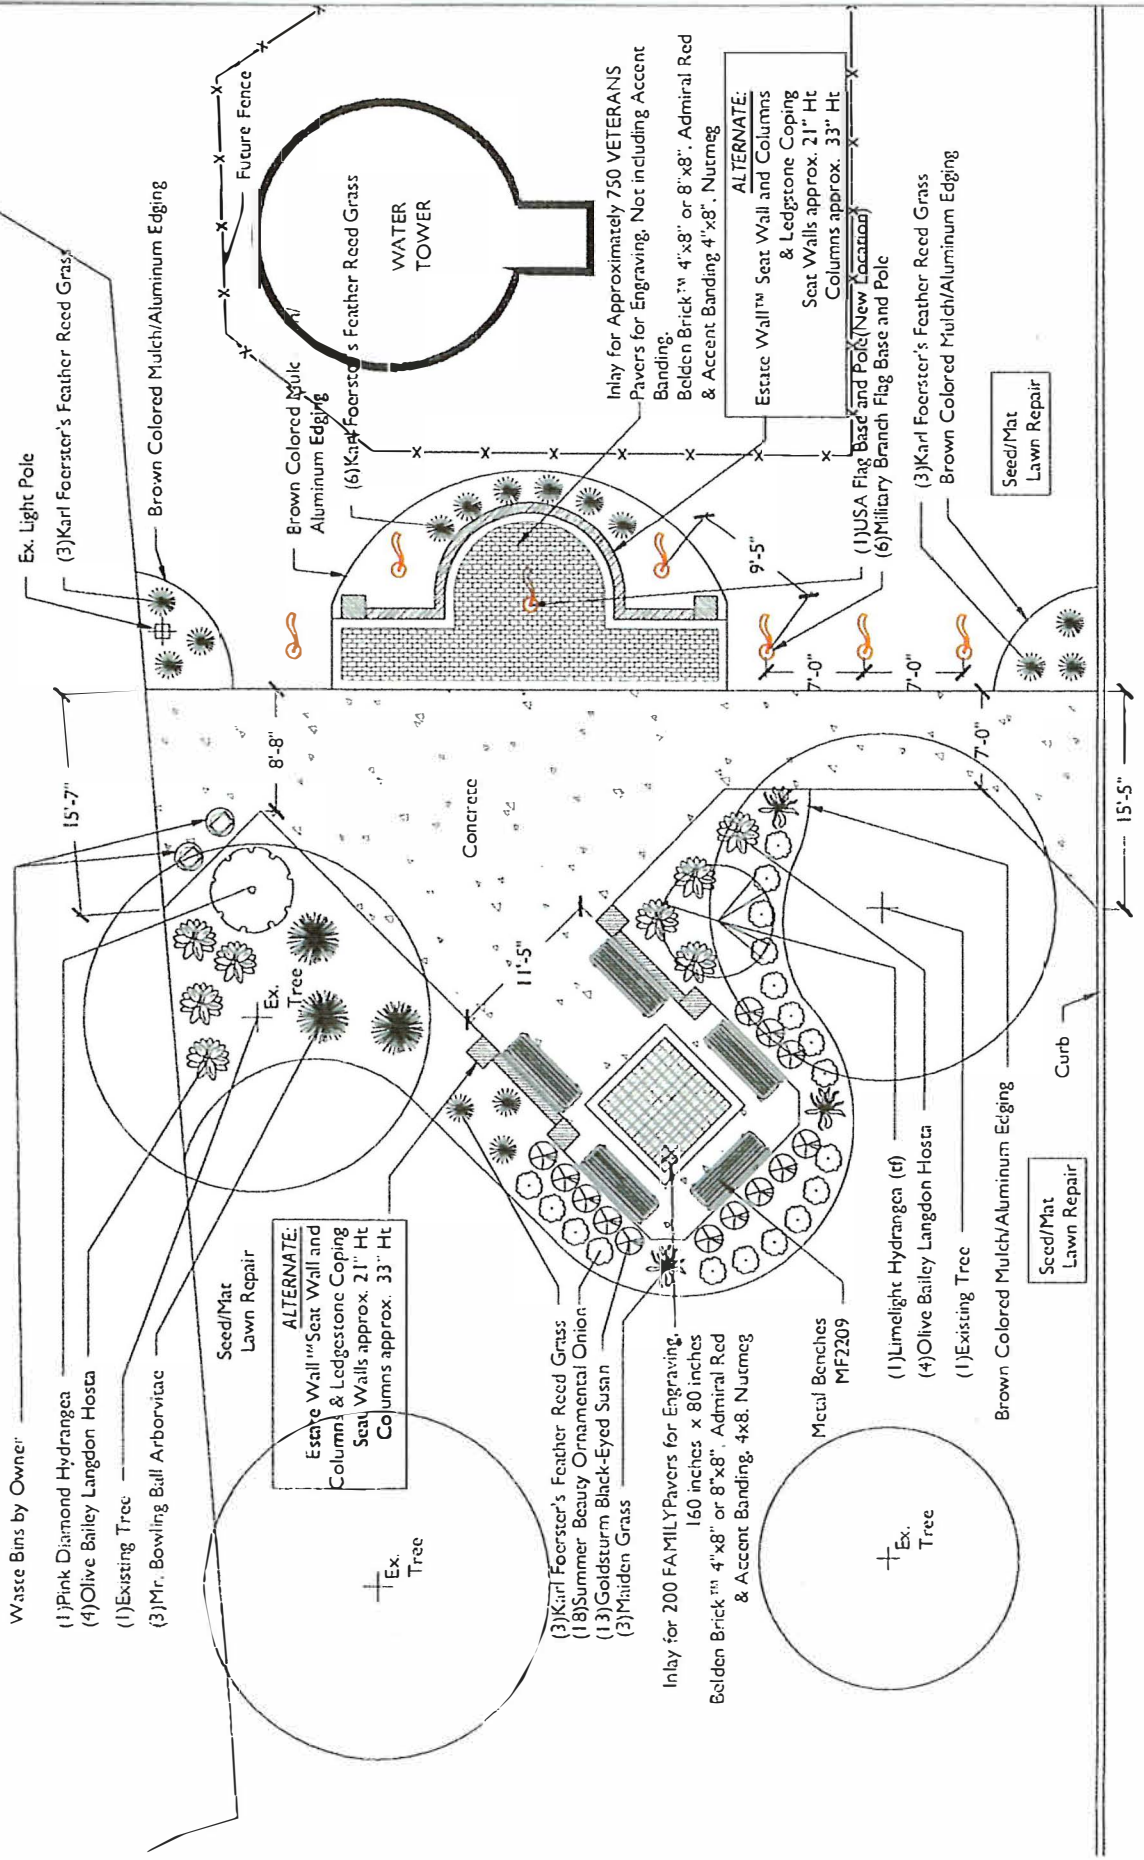

# DEPOT PARKING LOT

# MAIN STREET

SCALE 1/8" = 1'-0"

**Product Information**

**MF2209**

**Size:** 8" x 26" x 2"  
**Weight:** 10# Lbs  
**Material:** Metal Armor Coating Steel

**Finish Options**

**Standard**  
 - Admiral Red

**WAUSAU TILE**

**UNIT BRICK**  
 7 1/2" x 7 1/2" x 3 1/2"

**UNIT BRICK**  
 7 1/2" x 7 1/2" x 3 1/2"

**UNIT BRICK**  
 7 1/2" x 7 1/2" x 3 1/2"

**UNIT BRICK**  
 7 1/2" x 7 1/2" x 3 1/2"

**UNIT BRICK**  
 7 1/2" x 7 1/2" x 3 1/2"

**UNIT BRICK**  
 7 1/2" x 7 1/2" x 3 1/2"

**Laserblasted Brick Colors**

Gill Brick® represents several of the finest brick manufacturers through out North America. Below are the most popular clay colors we have available in 4" X 8" and 6" X 8" sizes. These are 2-1/4" thickness.