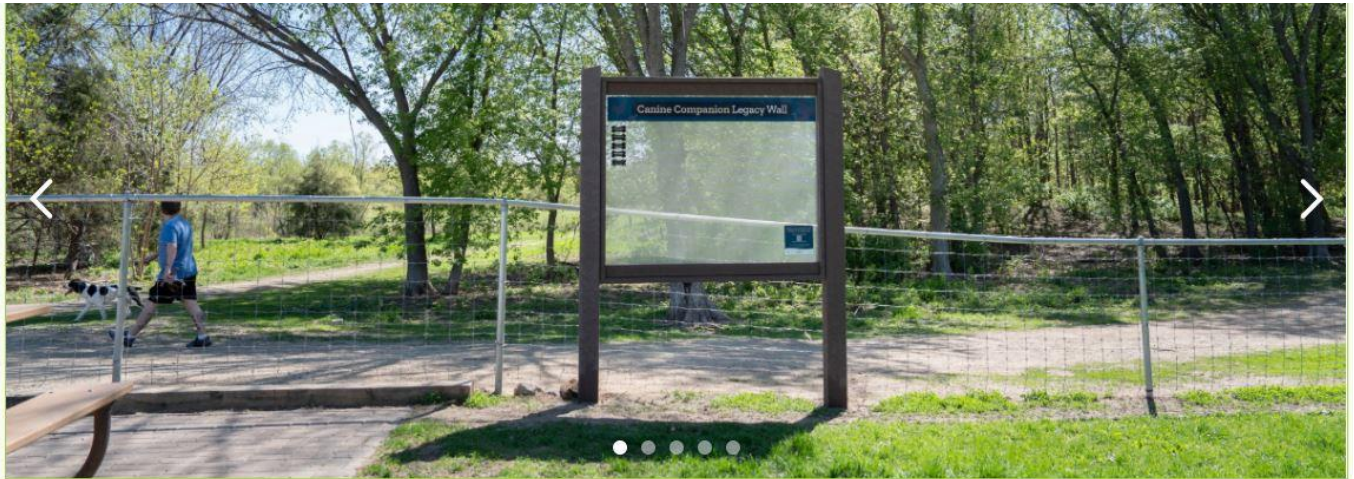

Dog Park Memorial ideas

announcing the canine companion legacy wall

HONOR YOUR BELOVED PET AND SUPPORT OUR DOG OFF-LEASH AREAS

Are you looking for a special way to honor your furry friend who loves to run and play in our dog off-leash areas? Three Rivers Park District is excited to announce the creation of the Canine Companion Legacy Wall!

These unique tributes will celebrate the lives of beloved loyal companions who brought, or continue to bring joy, to their families and the community. You can honor your special pet with a personalized 4" x 2" bone-shaped plaque displayed on a Legacy Wall, either in the large or small dog section of the off-leash area.