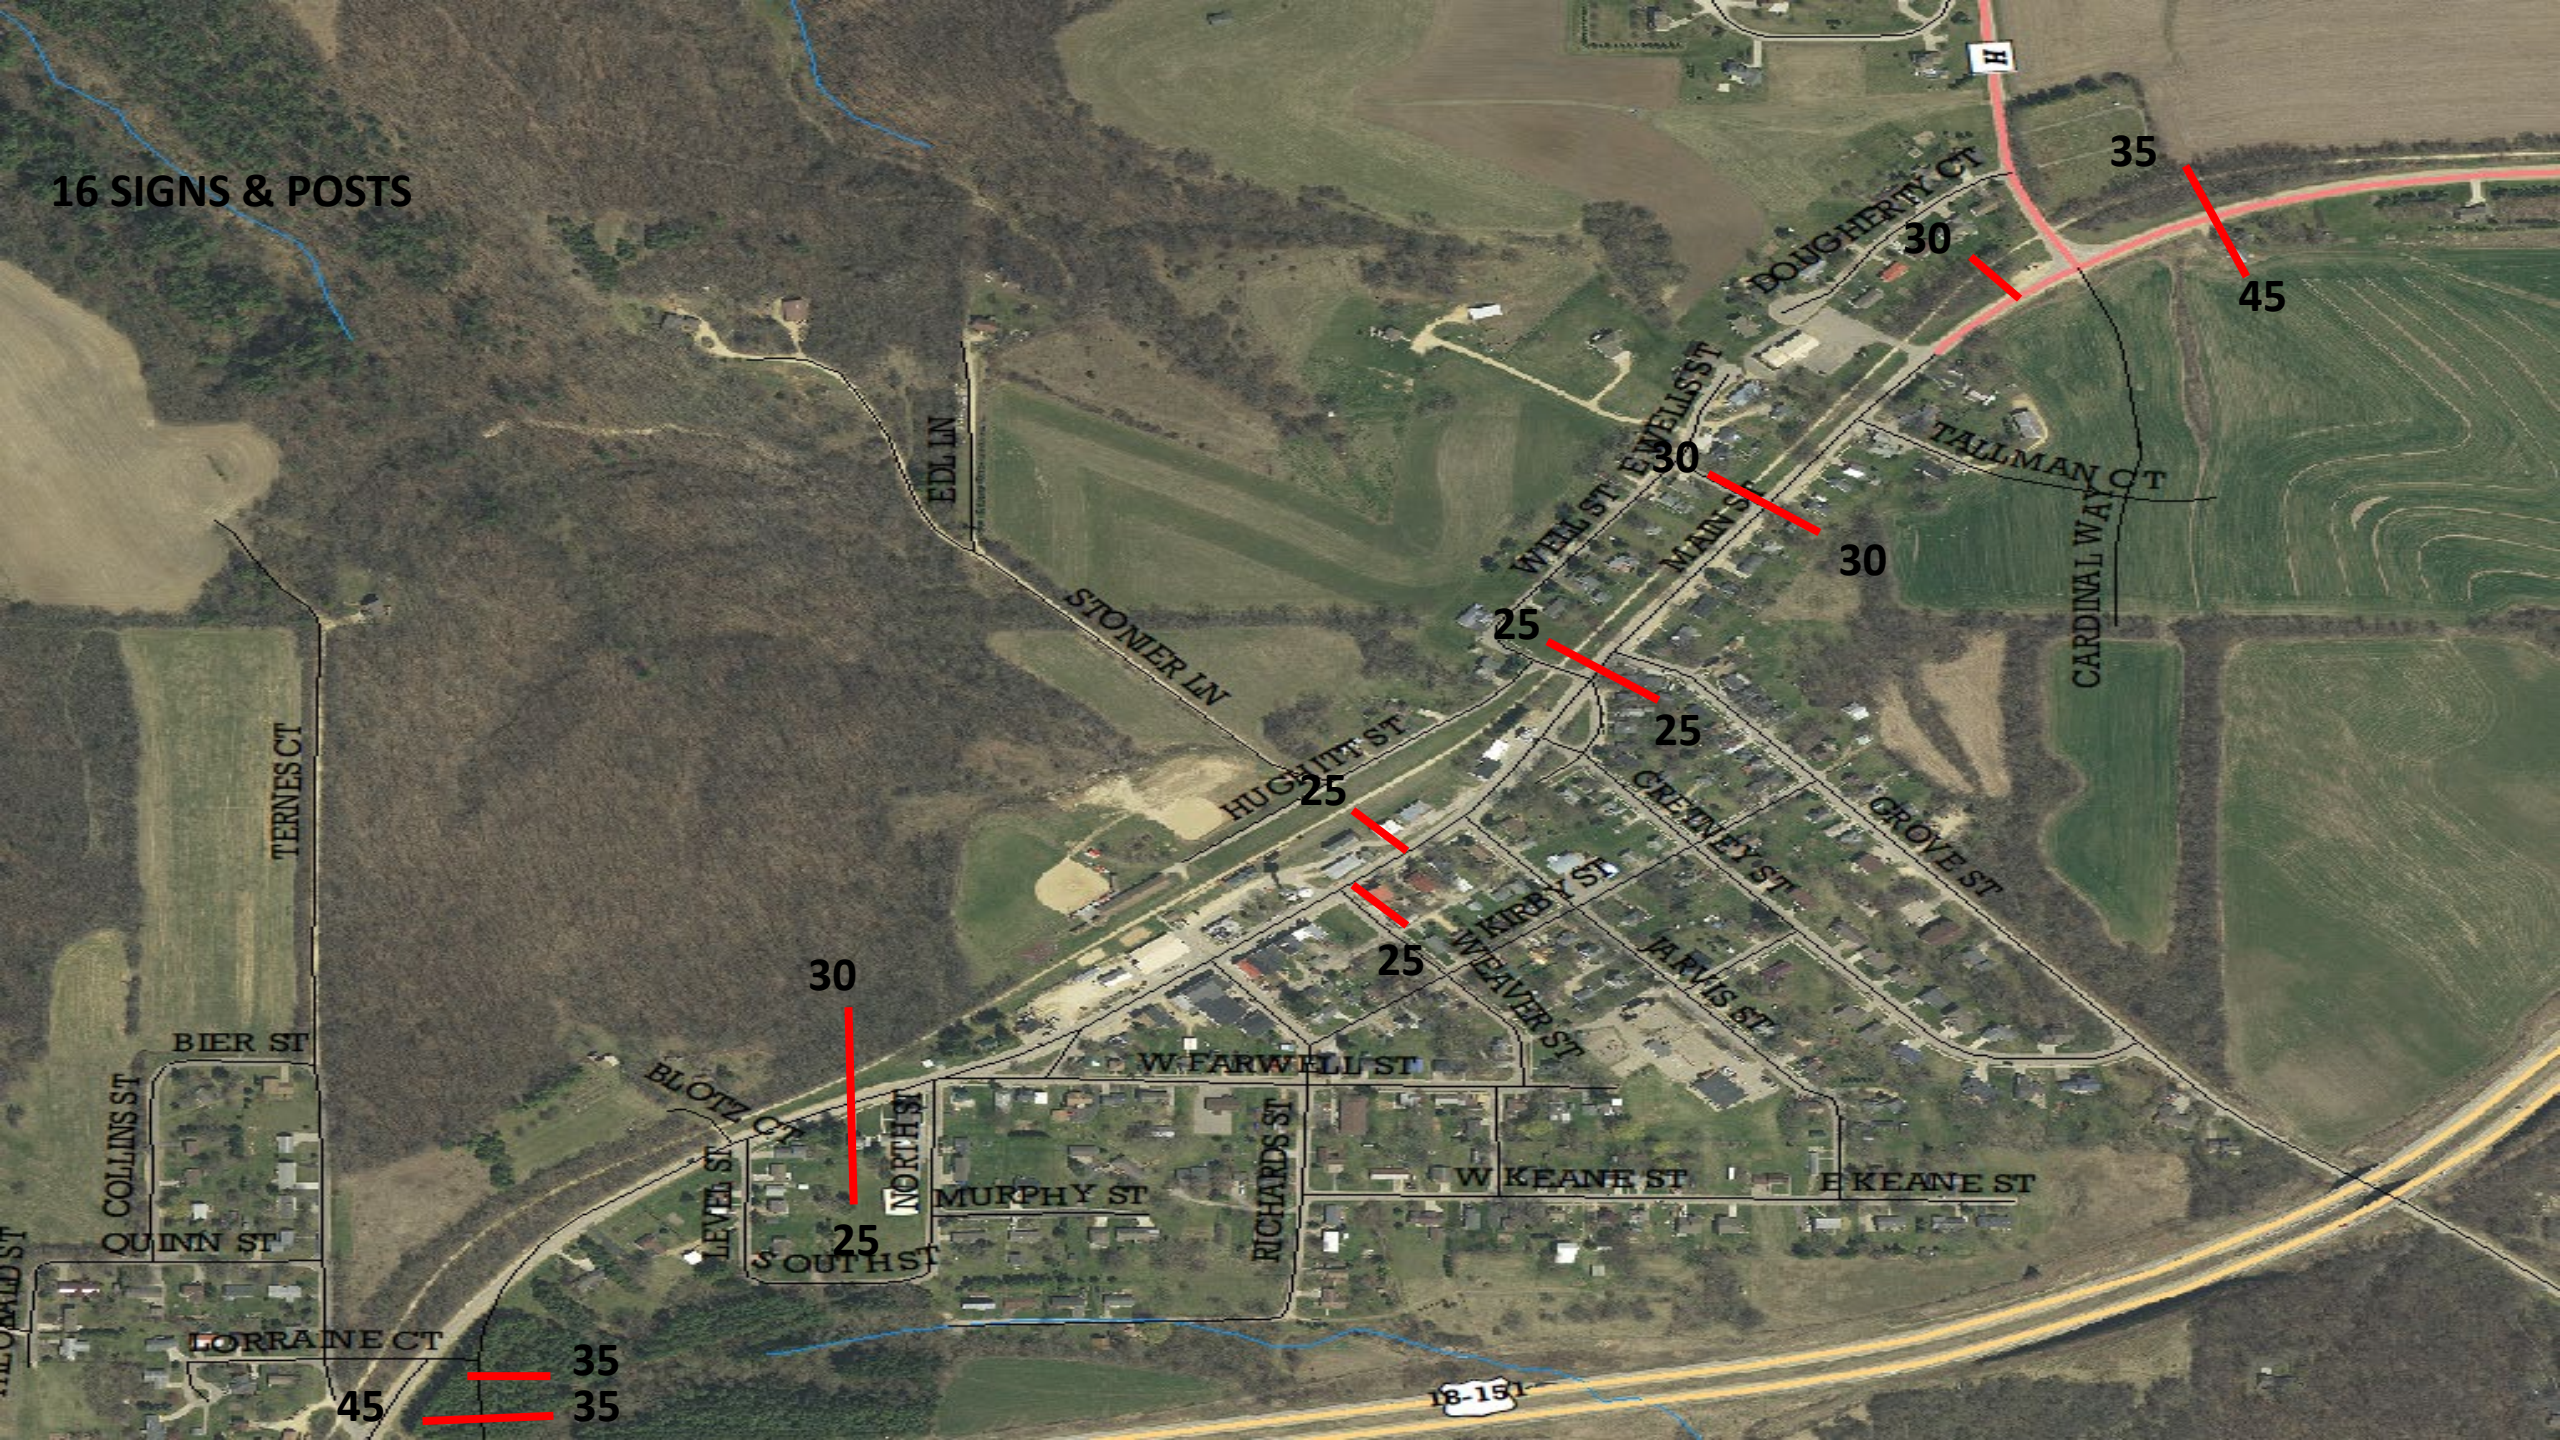

EXISTING SPEED ZONES

16 SIGNS & POSTS

RECOMMENDED

55

35

35

25

25

35

35

45

18-151

H

11 SIGNS / POSTS

RIDGE RUN CT

COLLINS ST
TERNES CT

TOWN HALL RD

CONCORD DR

MAIN ST

LEVEL ST

STONER LN
WELL DOUGHERTY CT
HUGHITT ST
TALLMAN CT

W FARWELL ST
W KEANE ST
MEUDT CT

KIRBY ST
GROVE ST

HI-POINT RD

55

55

BB

PRAIRIE RD

MOON RD

18-151

18-151

H