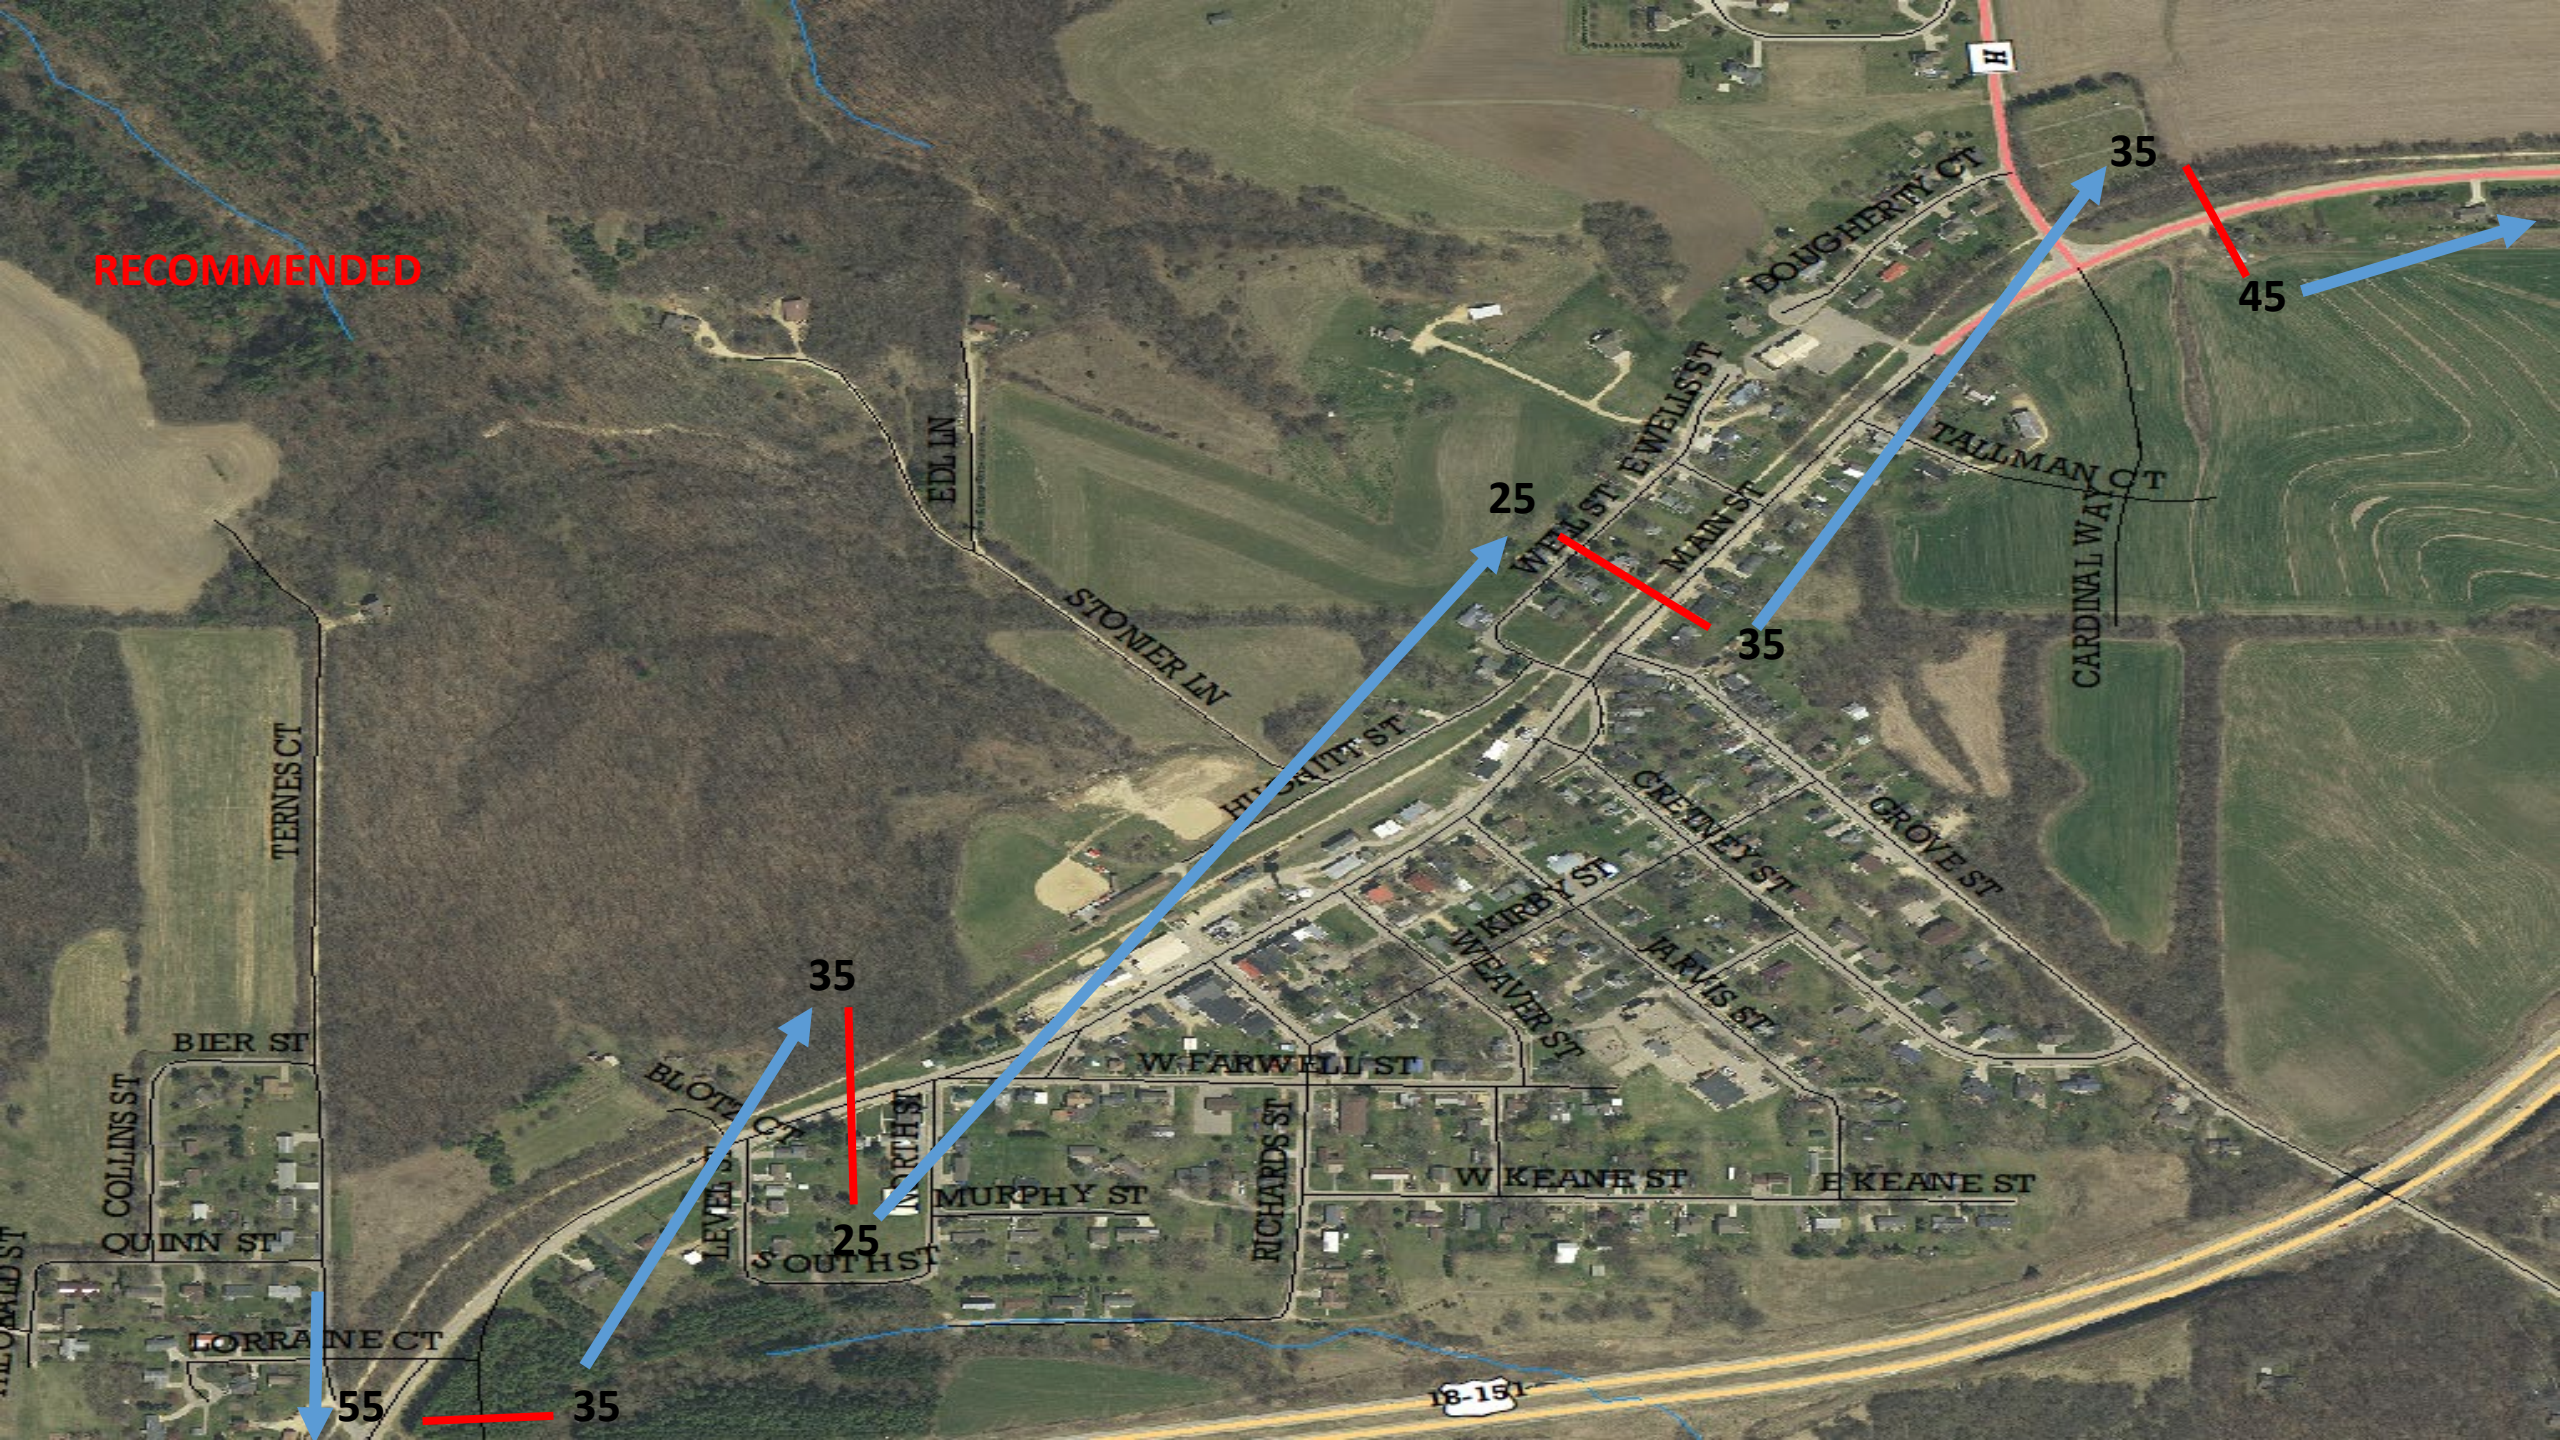

EXISTING SPEED ZONES

16 SIGNS & POSTS

RECOMMENDED

55

35

35

25

25

35

35

45

18-151

H

11 SIGNS / POSTS

RIDGE RUN CT

COLLINS ST
TERNES CT

TOWN HALL RD

CONCORD DR

MAIN ST

LEVEL ST

STONER LN
WELL DOUGHERTY CT
HUGHITT ST
TALLMAN CT

W FARWELL ST
W KEANE ST
MEUDT CT

KIRBY ST
GROVE ST

HI-POINT RD

55

55

BB

PRAIRIE RD

MOON RD

18-151

18-151

H