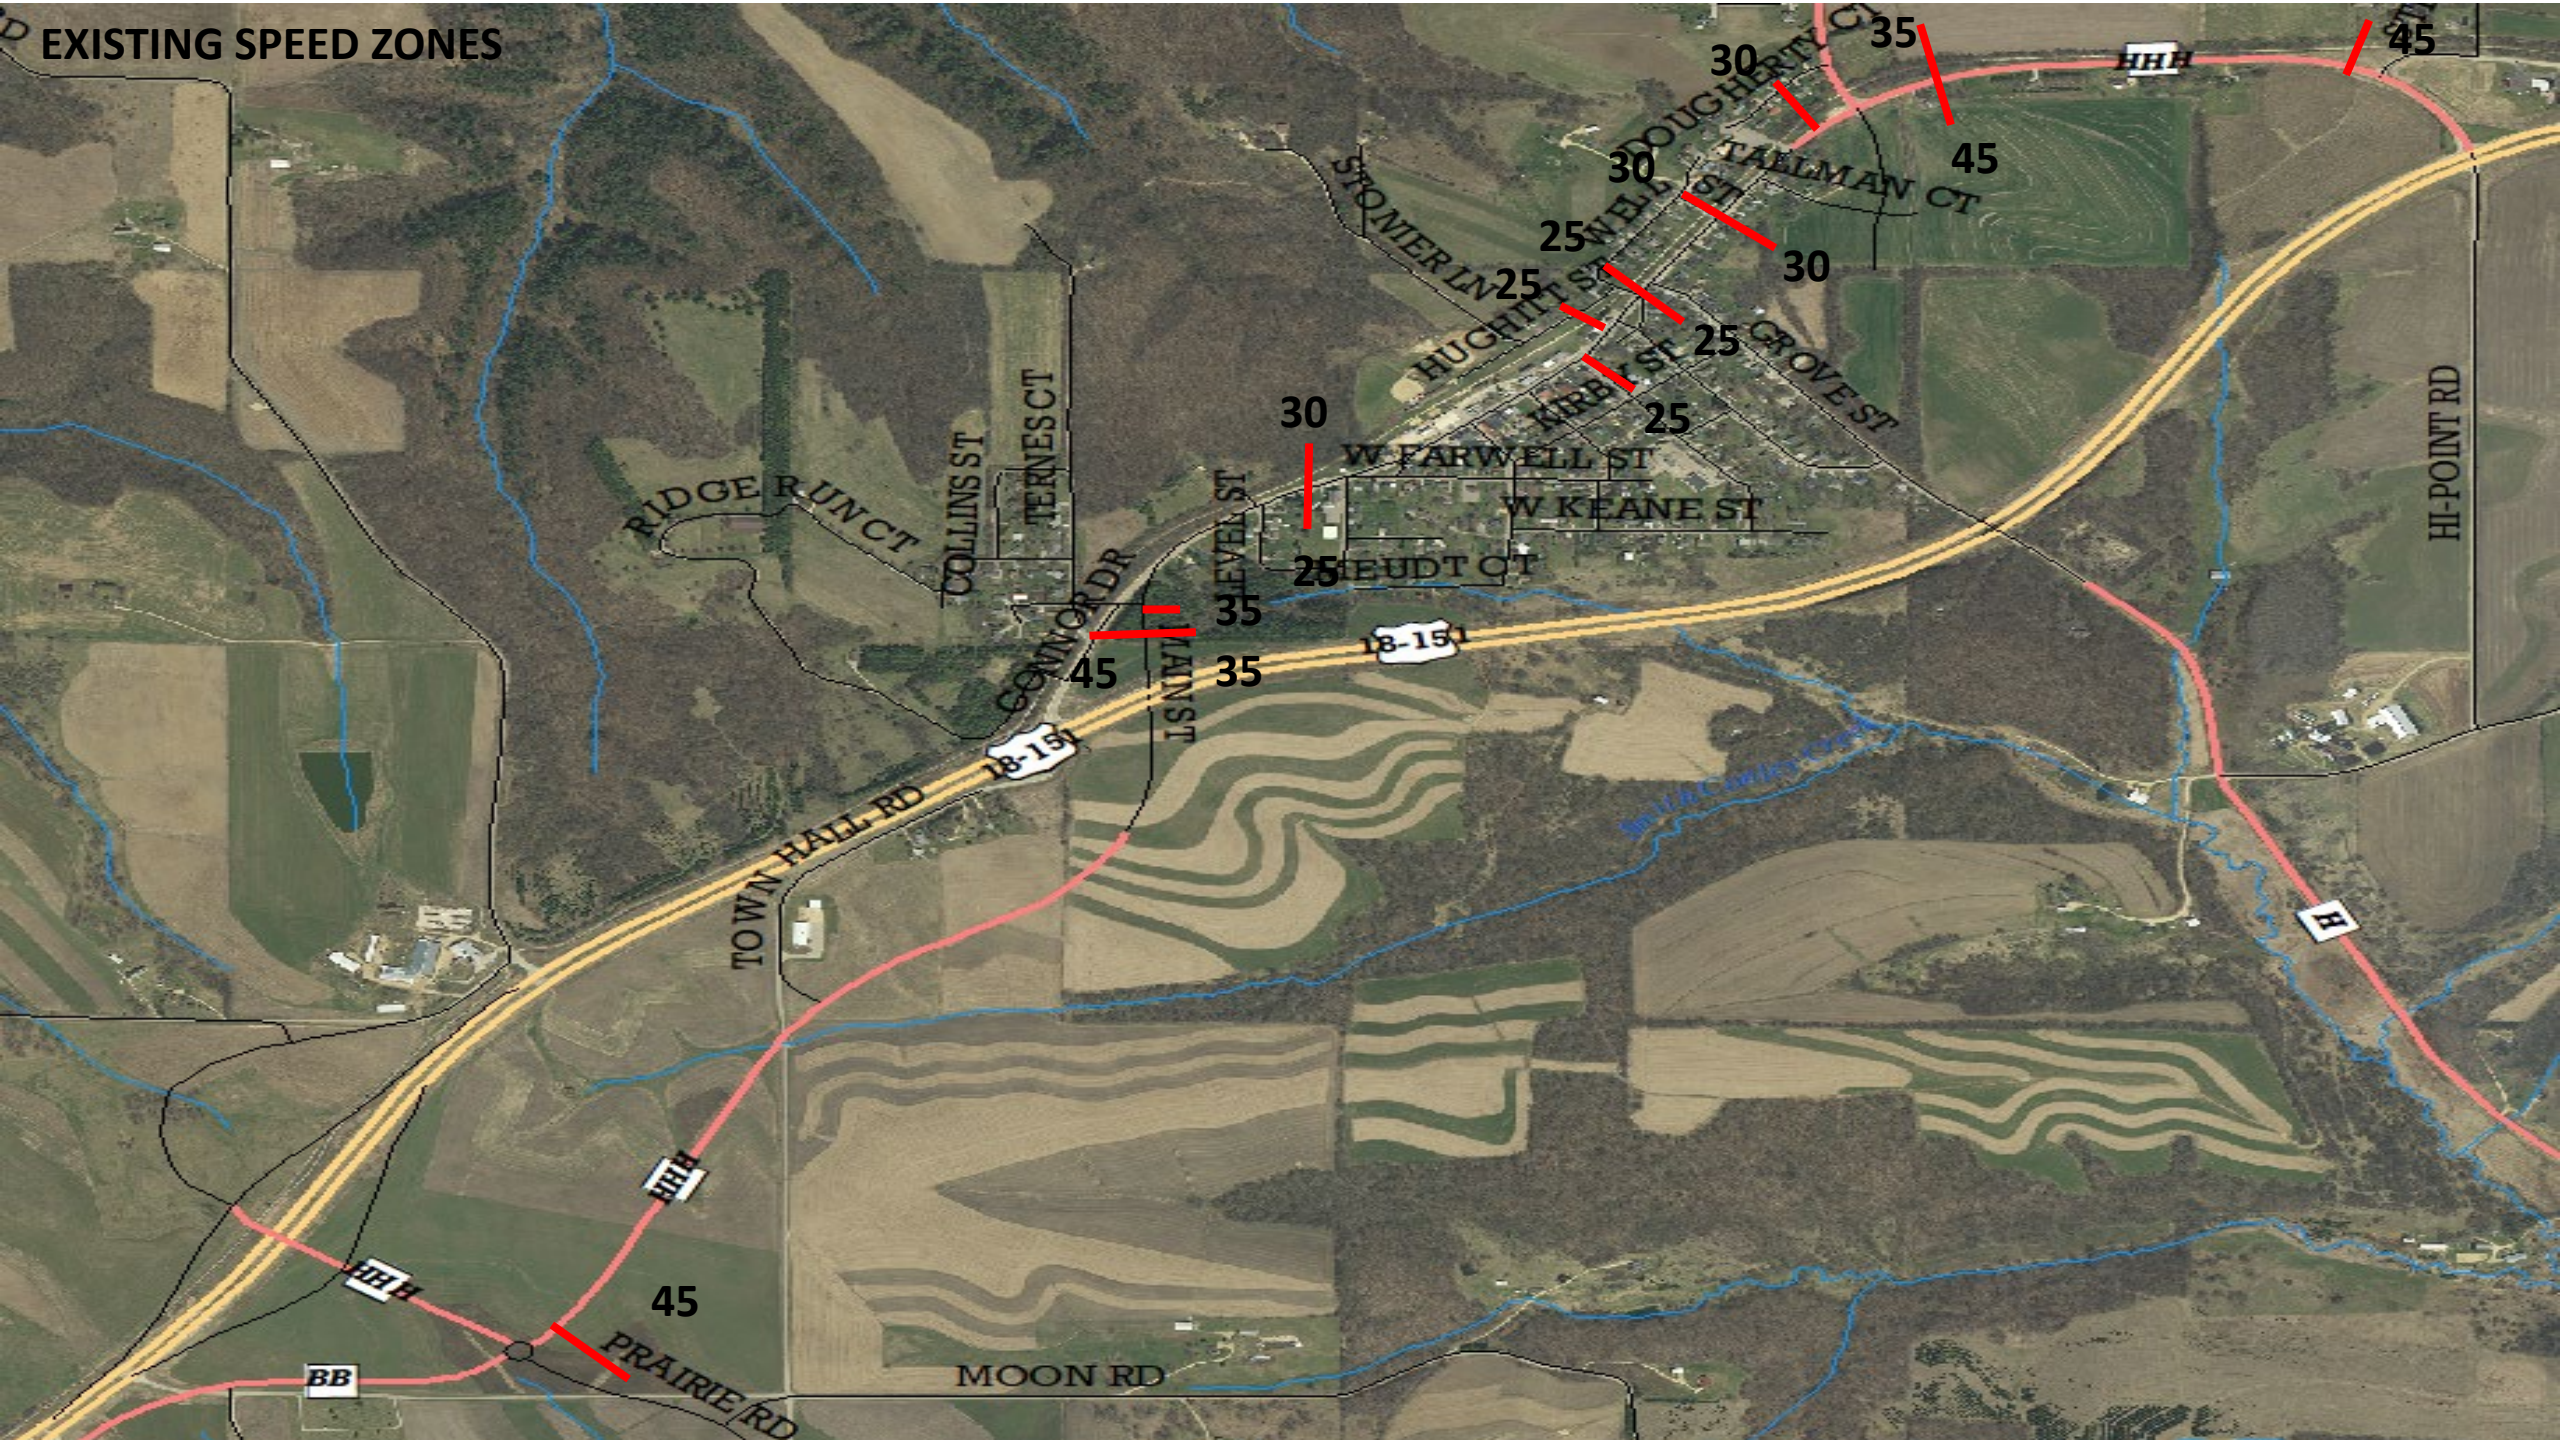

EXISTING SPEED ZONES

16 SIGNS & POSTS

RECOMMENDED

55

35

35

25

25

35

35

45

18-151

H

11 SIGNS / POSTS

RIDGE RUN CT

COLLINS ST
TERNES CT

TOWN HALL RD

CONCORD DR

MAIN ST

LEVEL ST

STONER LN
WELL DOUGHERTY CT
HUGHITT ST
TALLMAN CT

W FARWELL ST
W KEANE ST
MEUDT CT

KIRBY ST
GROVE ST

HI-POINT RD