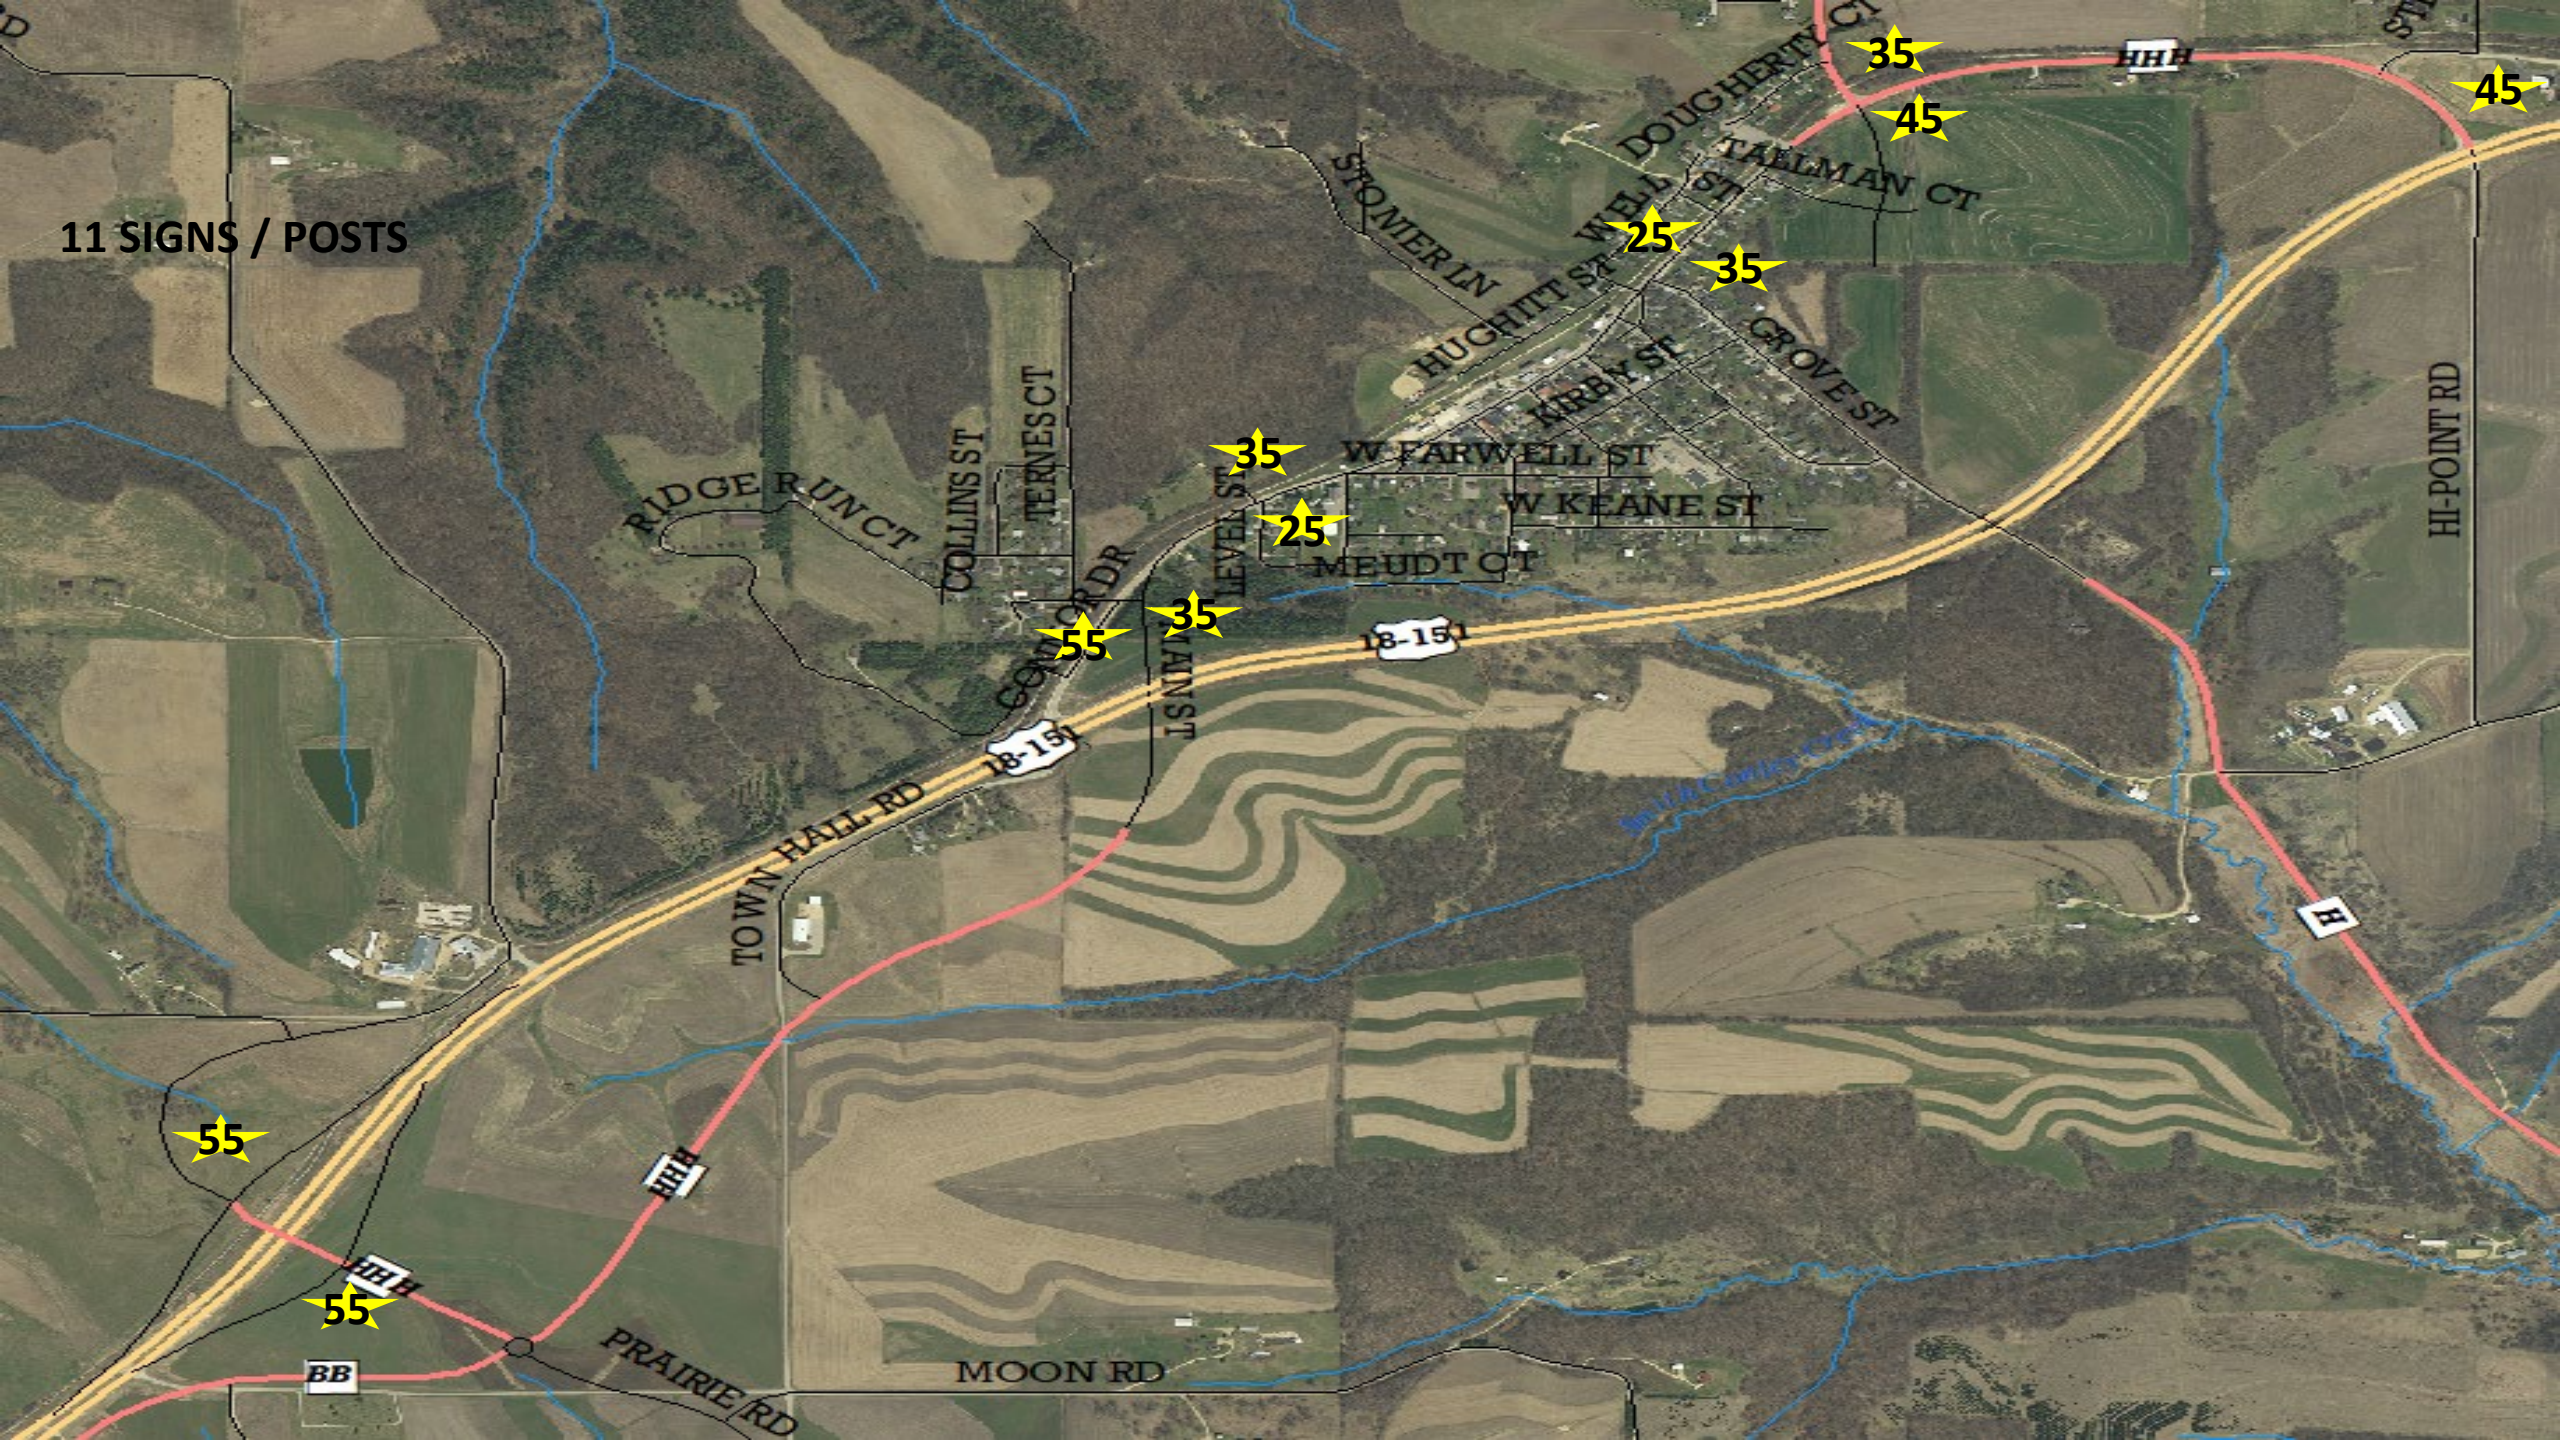

EXISTING SPEED ZONES

16 SIGNS & POSTS

RECOMMENDED

55

35

35

25

25

35

35

45

18-151

H

11 SIGNS / POSTS

RIDGE RUN CT

COLLINS ST
TERNES CT

TOWN HALL RD

CONCORD DR

MAIN ST

LEVEL ST

STONER LN
WELL DOUGHERTY CT
HUGHITT ST
TALLMAN CT

W FARWELL ST
W KEANE ST
MEUDT CT

KIRBY ST
GROVE ST

HI-POINT RD

55

55

BB

PRAIRIE RD

MOON RD

18-151

18-151

H