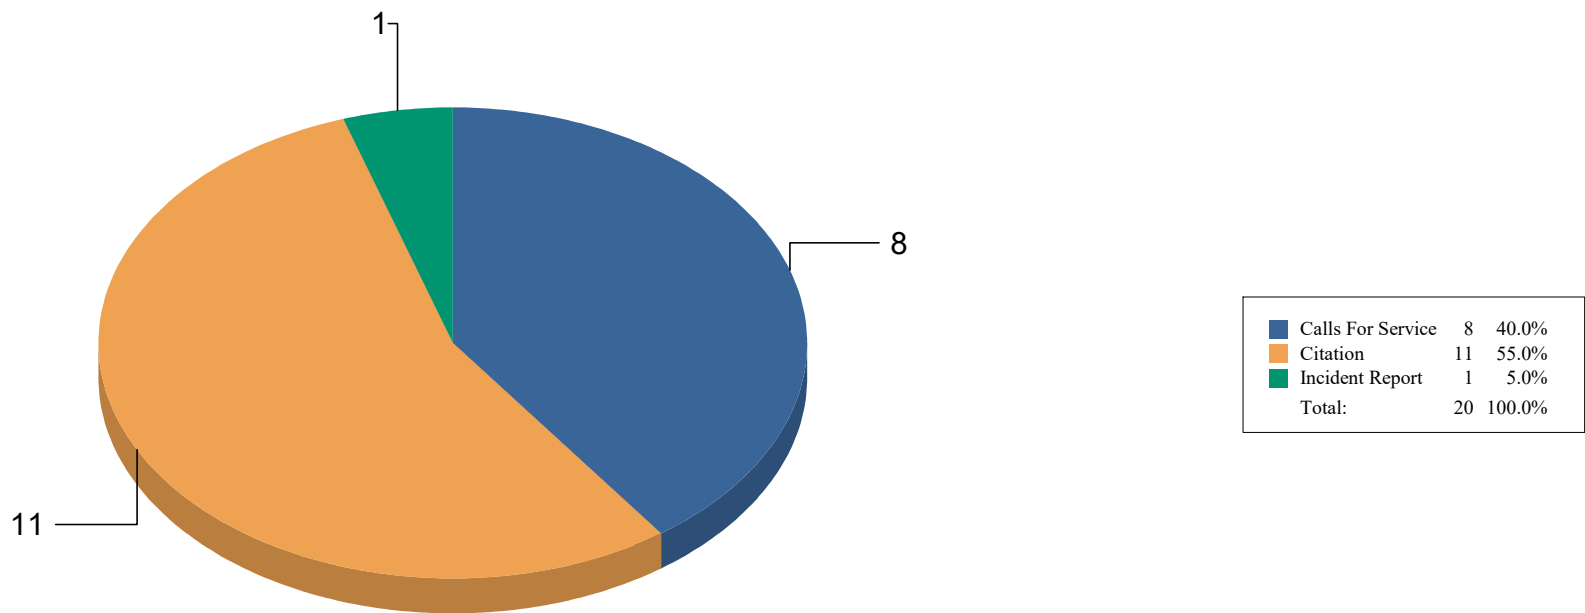

Ridgeway Marshal's Office

Statistics from: 8/1/2022 12:00:00AM to 8/31/2022 11:59:00PM

Count of Reports Completed

Count of Incident Types

PUBLIC NUSAINCE	1	9.1%
STOP SIGN	1	9.1%
SPEEDING	2	18.2%
TRAFFIC OFFENNSE	2	18.2%
DOG RUNNING AT LARGE - DOGS RUNNING AT LARGE	5	45.5%
Total:	11	100.0%

Count of Incident Types

■ CRIMES : SEX CRIMES	1	100.0%
Total:	1	100.0%

100.00% # of Reports: 1 Incident Report CRIMES : SEX CRIMES

Grand Total: 100.00% Total # of Incident Types Reported: 1 Total # of Reports: 1