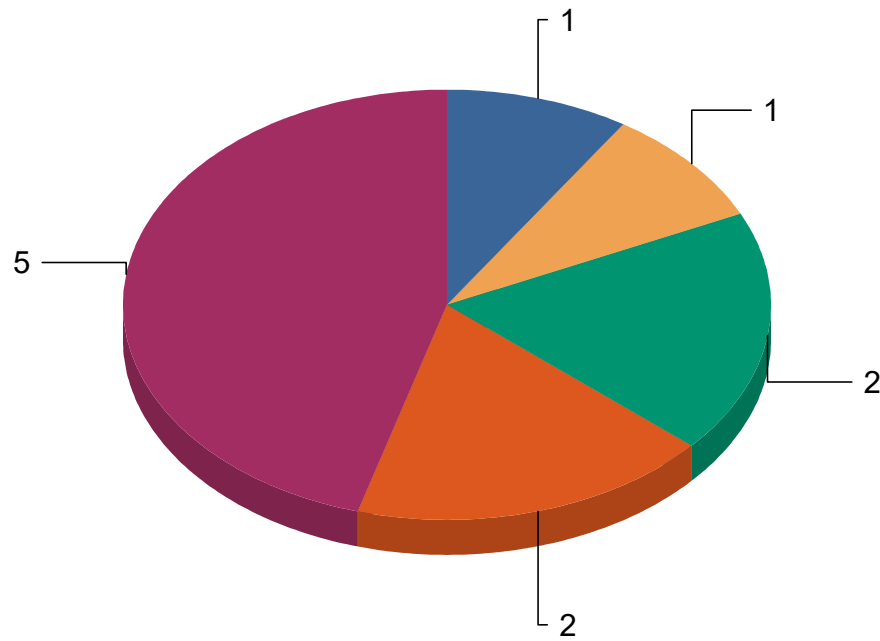

Ridgeway Marshal's Office

Statistics from: 8/1/2022 12:00:00AM to 8/31/2022 11:59:00PM

Count of Reports Completed

Count of Incident Types

PUBLIC NUSAINCE	1	9.1%
STOP SIGN	1	9.1%
SPEEDING	2	18.2%
TRAFFIC OFFENNSE	2	18.2%
DOG RUNNING AT LARGE - DOGS RUNNING AT LARGE	5	45.5%
Total:	11	100.0%

9.09% # of Reports: 1 Citation PUBLIC NUSAINCE

9.09% # of Reports: 1 Citation STOP SIGN

18.18% # of Reports: 2 Citation SPEEDING

18.18% # of Reports: 2 Citation TRAFFIC OFFENNSE

45.45% # of Reports: 5 Citation DOG RUNNING AT LARGE - DOGS RUNNING AT LARGE