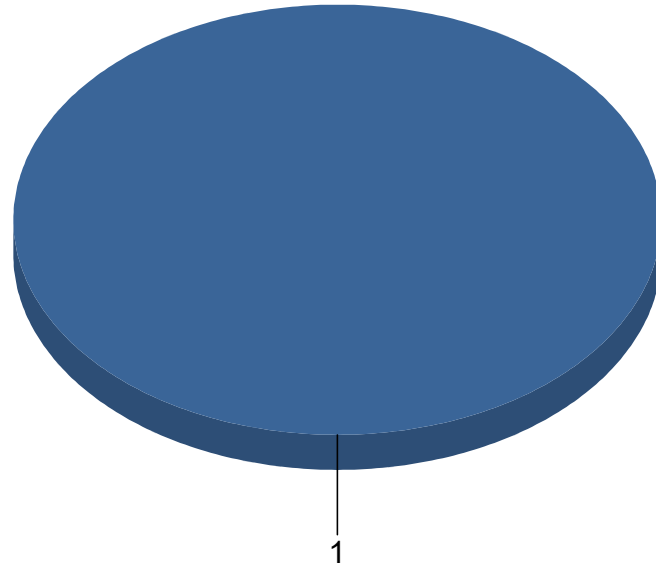

Count of Incident Types

■ CRIMES : SEX CRIMES	1	100.0%
Total:	1	100.0%

100.00% # of Reports: 1 Incident Report CRIMES : SEX CRIMES

Grand Total: 100.00% Total # of Incident Types Reported: 1 Total # of Reports: 1

Grand Total: 100.00% Total # of Incident Types Reported: 20