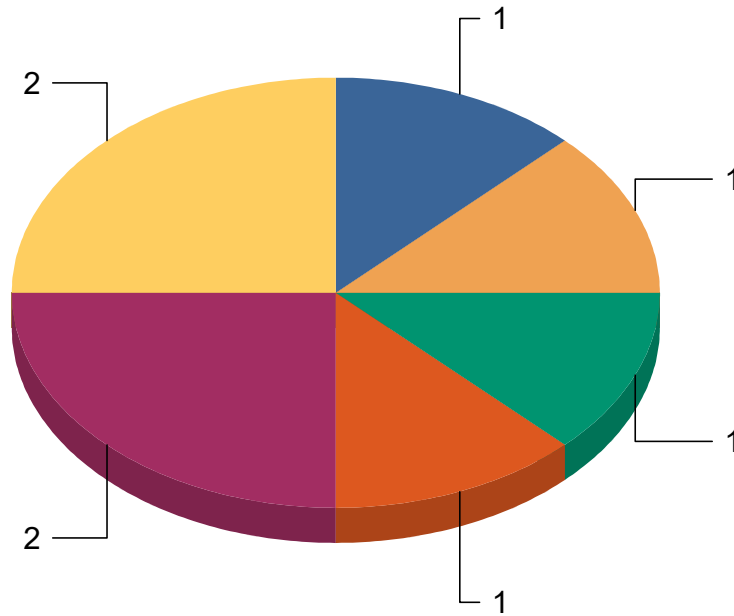

Count of Incident Types

ASSIST OTHER LAW ENFORCEMENT AG	1	12.5%
DOOR CHECKS PHYSICAL SECURITY	1	12.5%
SUSPICIOUS ACTIVITY	1	12.5%
TRAFFIC COMPLAINT CITIZEN COMP	1	12.5%
ASSIST CITIZEN	2	25.0%
PARKING COMPLAINT	2	25.0%
Total:	8	100.0%

12.50% # of Reports: 1 Calls For Service ASSIST OTHER LAW ENFORCEMENT AG

12.50% # of Reports: 1 Calls For Service DOOR CHECKS PHYSICAL SECURITY

12.50% # of Reports: 1 Calls For Service SUSPICIOUS ACTIVITY