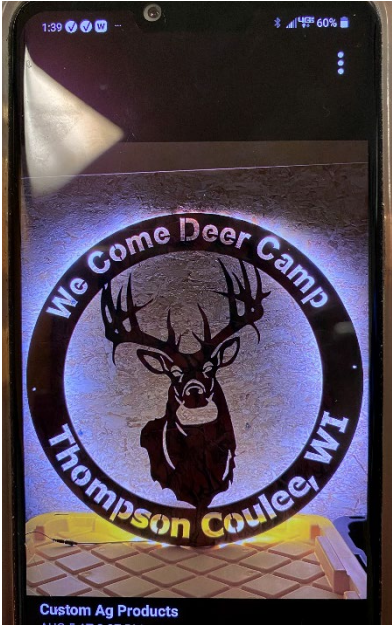

Sign details: (Top) Memory of Bud Johnson (Bottom) Bob Uecker of Ridgeway

Sign example:

Location: