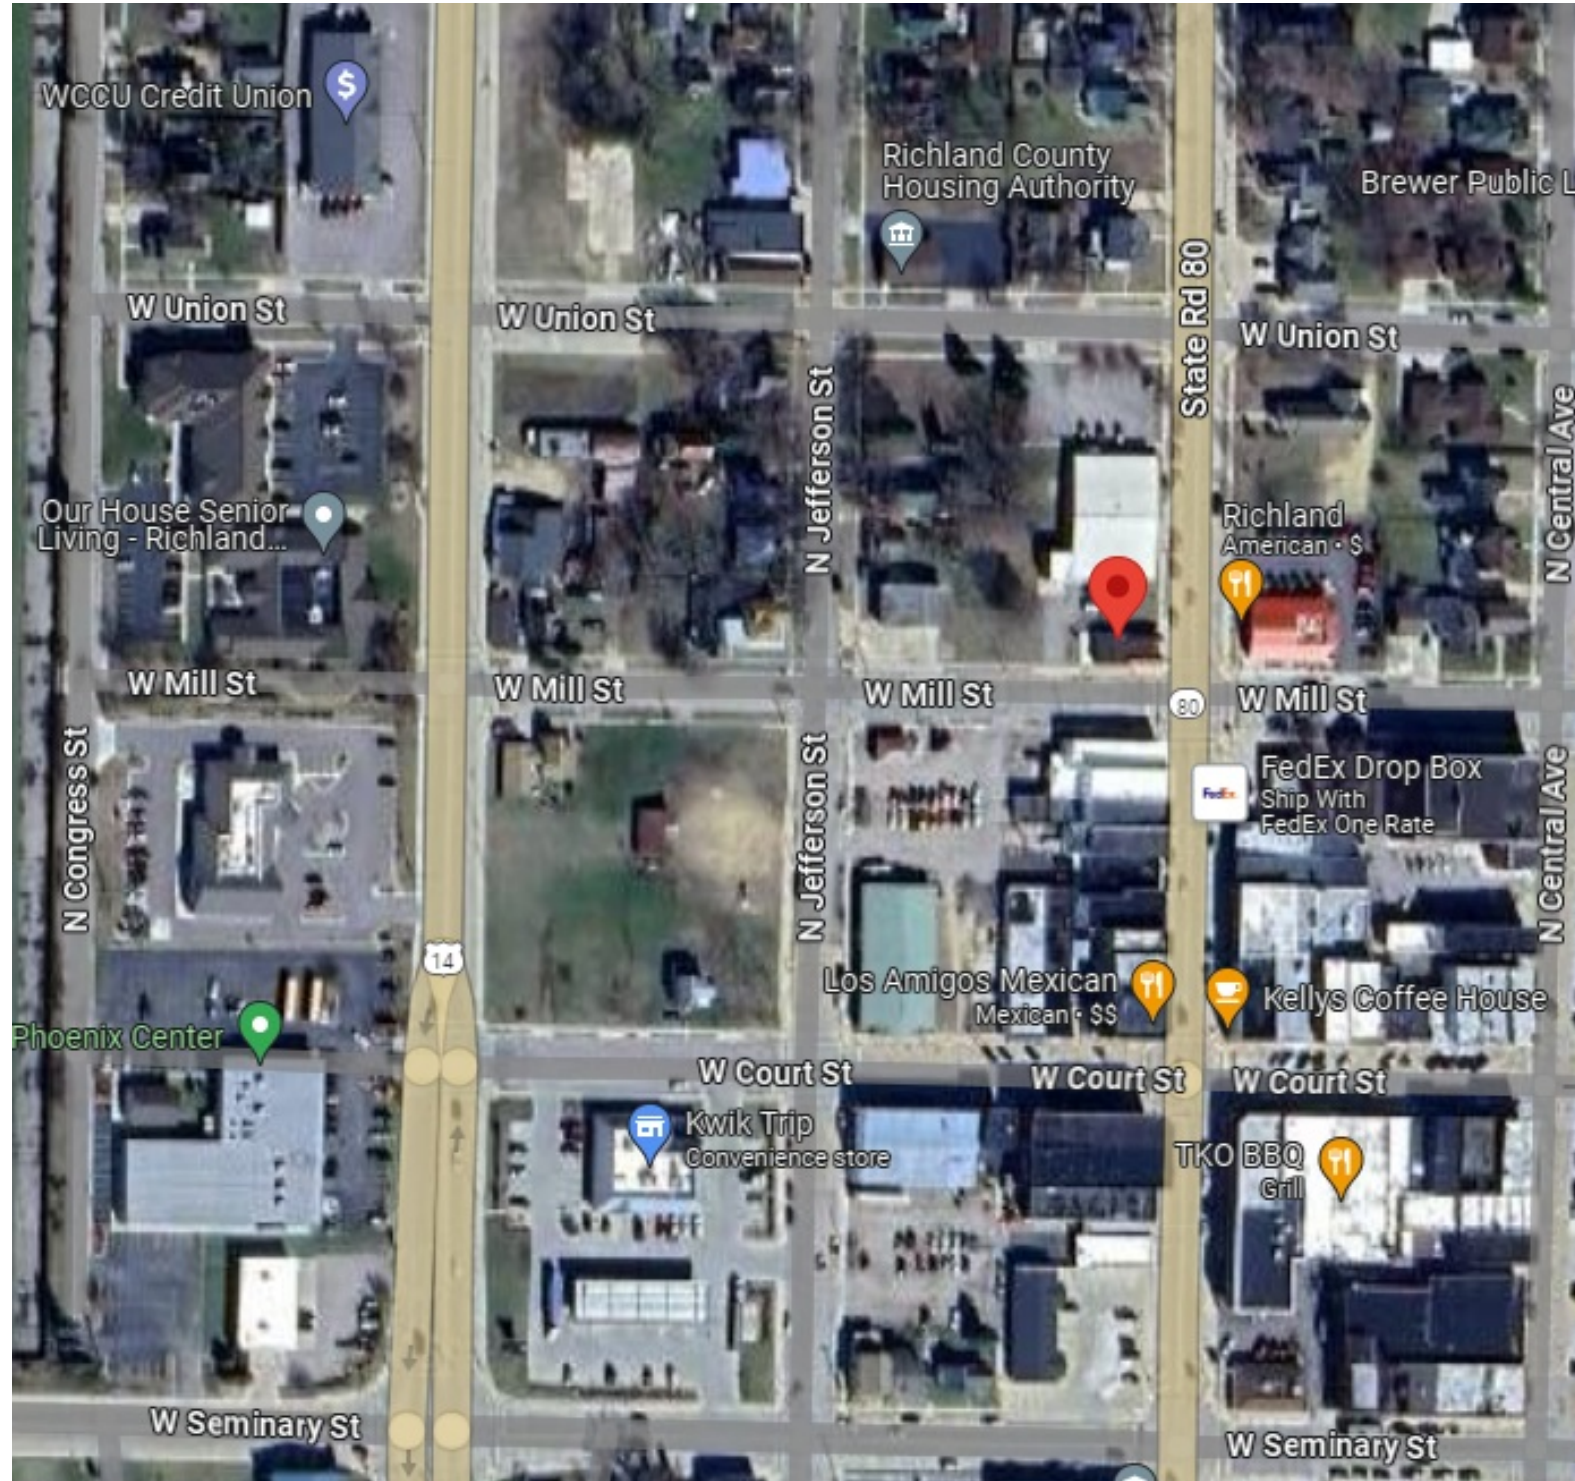

# WILD HONEY JUICERY AND CAFE 212 NORTH MAIN STREET RICHLAND CENTER, WI

LOCATION

REVISION TABLE	
NUMBER	DATE

WILD HONEY JUICERY & CAFE'  
212 N. MAIN STREET  
RICHLAND CENTER, WI 53581

DRAWINGS PROVIDED BY:  
**NATALY WEISZ**

DATE:

12/5/2024

SCALE:

NS

SHEET:

EXISTING 212 W. MAIN STREET BUILDING.  
 WAS OPERATING AS A RESTAURANT.  
 TO BE RENOVATED INTO A JUICERY AND CAFE.

REVISION TABLE	NUMBER	DATE	REVISION BY	DESCRIPTION

WILD HONEY JUICERY AND CAFE  
 212 N. MAIN STREET  
 RICHLAND, WI 53581

SCALE:

**NS**

SHEET:

REVISION TABLE	
NUMBER	DATE

WILD HONEY JUICERY AND CAFE  
 212 N. MAIN STREET  
 RICHLAND, WI 53581

DRAWINGS PROVIDED BY:  
**NATALY WEISZ**

DATE:

11/26/2024

12/5/2024

SCALE:

NS

SHEET:

NUMBER	DATE	REVISION	DESCRIPTION

WILD HONEY JUICERY & CAFE'  
 212 N. MAIN STREET  
 RICHLAND CENTER, WI 53581

DRAWINGS PROVIDED BY:  
**NATALY WEISZ**

DATE: