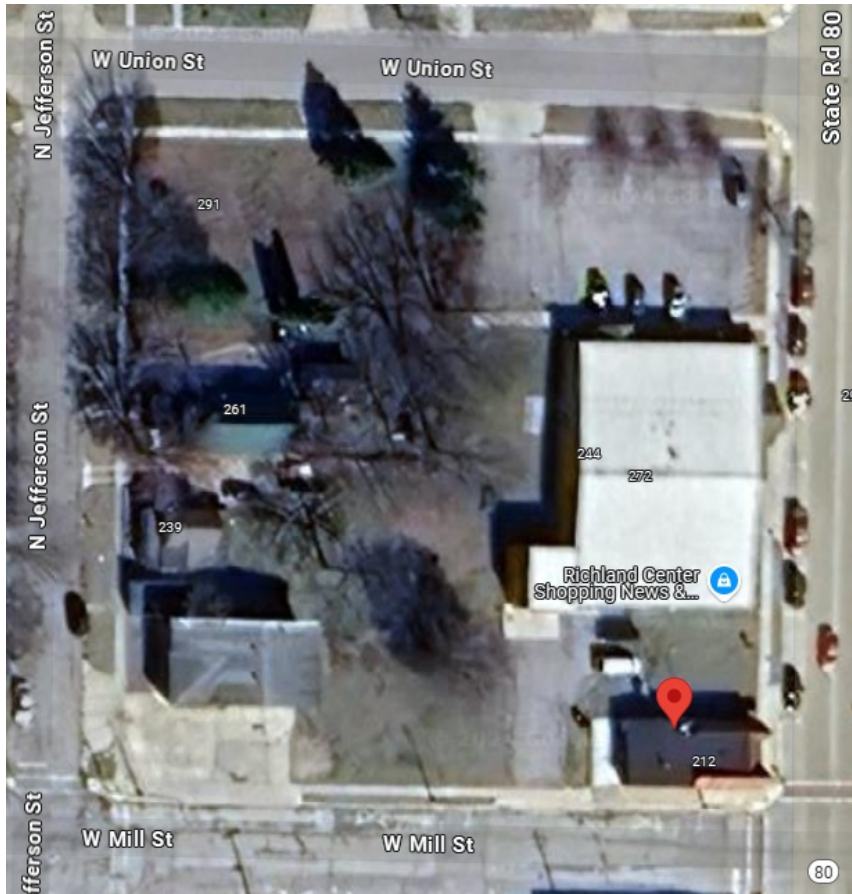

# WILD HONEY JUICERY AND CAFE 212 NORTH MAIN STREET RICHLAND CENTER, WI

LOCATION

REVISION TABLE	
NUMBER	DATE

WILD HONEY JUICERY & CAFE'  
212 N. MAIN STREET  
RICHLAND CENTER, WI 53581

DRAWINGS PROVIDED BY:  
**NATALY WEISZ**

DATE:

12/5/2024

SCALE:

NS

SHEET:

EXISTING 212 W. MAIN STREET BUILDING.  
 WAS OPERATING AS A RESTAURANT.  
 TO BE RENOVATED INTO A JUICERY AND CAFE.

REVISION TABLE	NUMBER	DATE	REVISION BY	DESCRIPTION

WILD HONEY JUICERY AND CAFE  
 212 N. MAIN STREET  
 RICHLAND, WI 53581

# WORKING DESIGN FOR THE NEW WILD HONEY JUICERY AND CAFE.

REVISION TABLE	
NUMBER	DATE

WILD HONEY JUICERY AND CAFE  
212 N. MAIN STREET  
RICHLAND, WI 53581

DRAWINGS PROVIDED BY:  
**NATALY WEISZ**

DATE:

11/26/2024