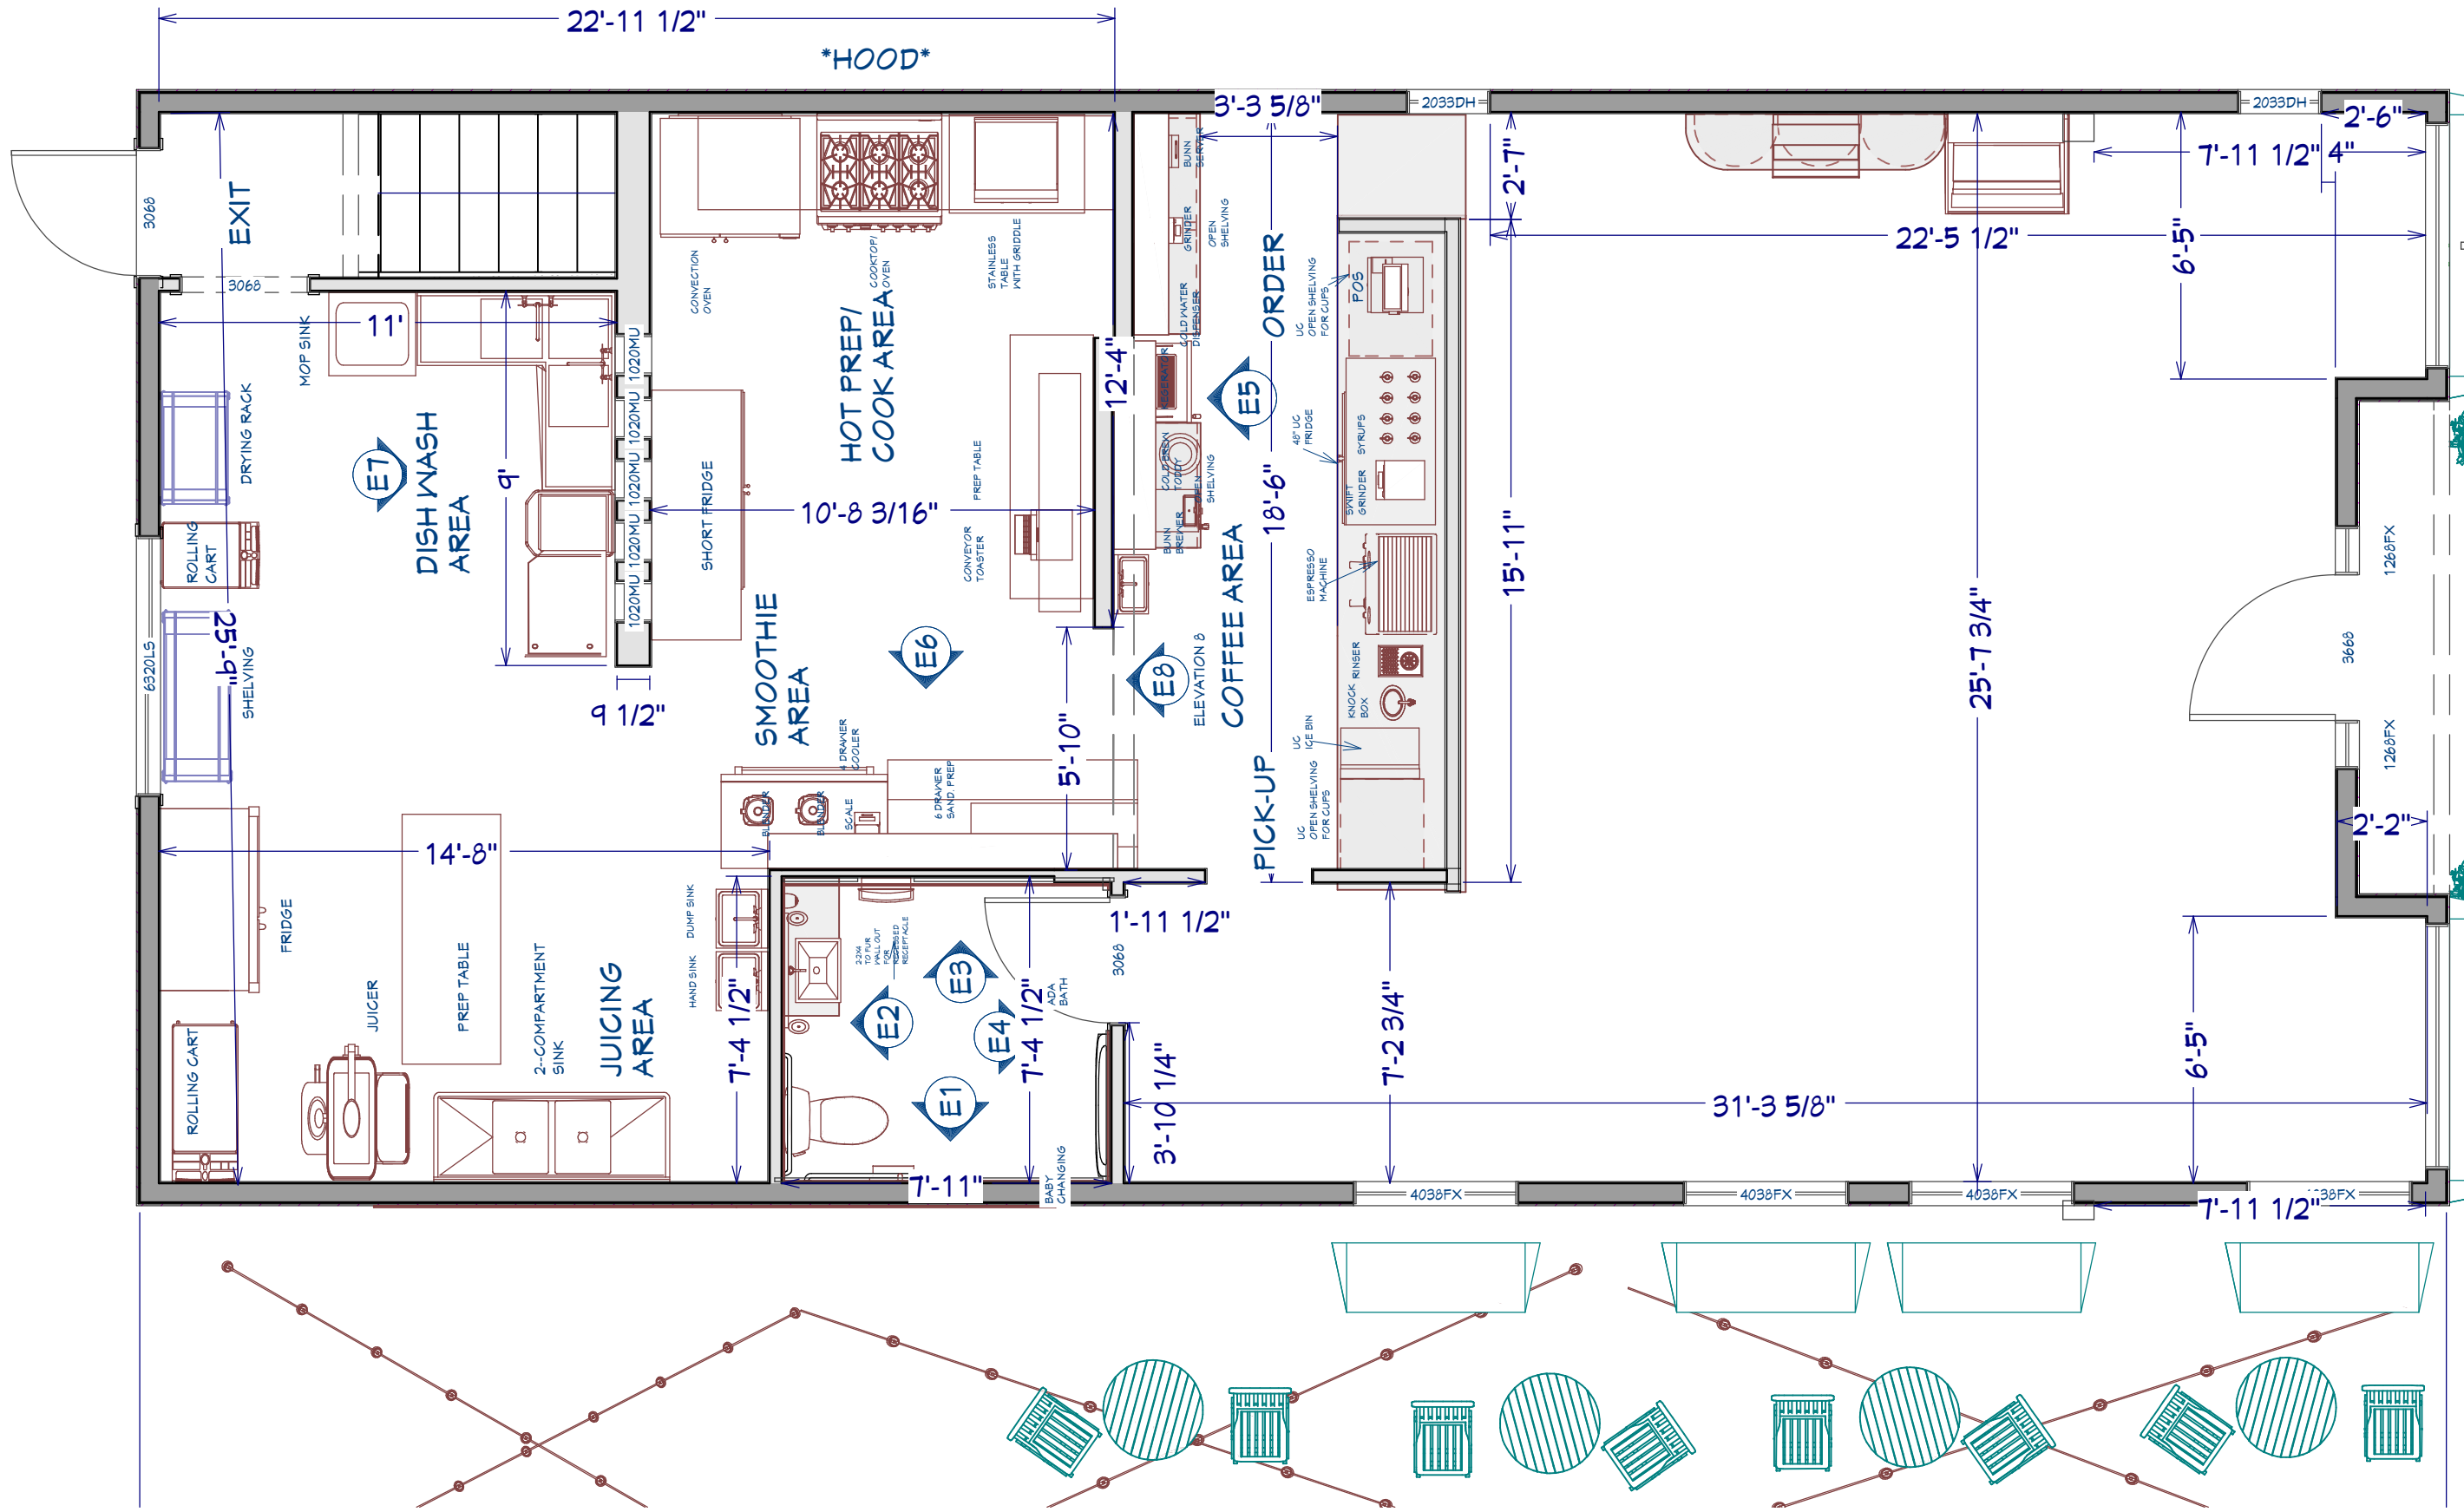

NS

SHEET:

EXISTING EXTERIOR 1

EXISTING EXTERIOR 2

EXISTING EXTERIOR 3

PLANNED EXTERIOR 1

PLANNED EXTERIOR 2

PLANNED EXTERIOR 3

12/5/2024

SCALE:

1/4"=1'

SHEET:

creenshot 2024-09-09 1