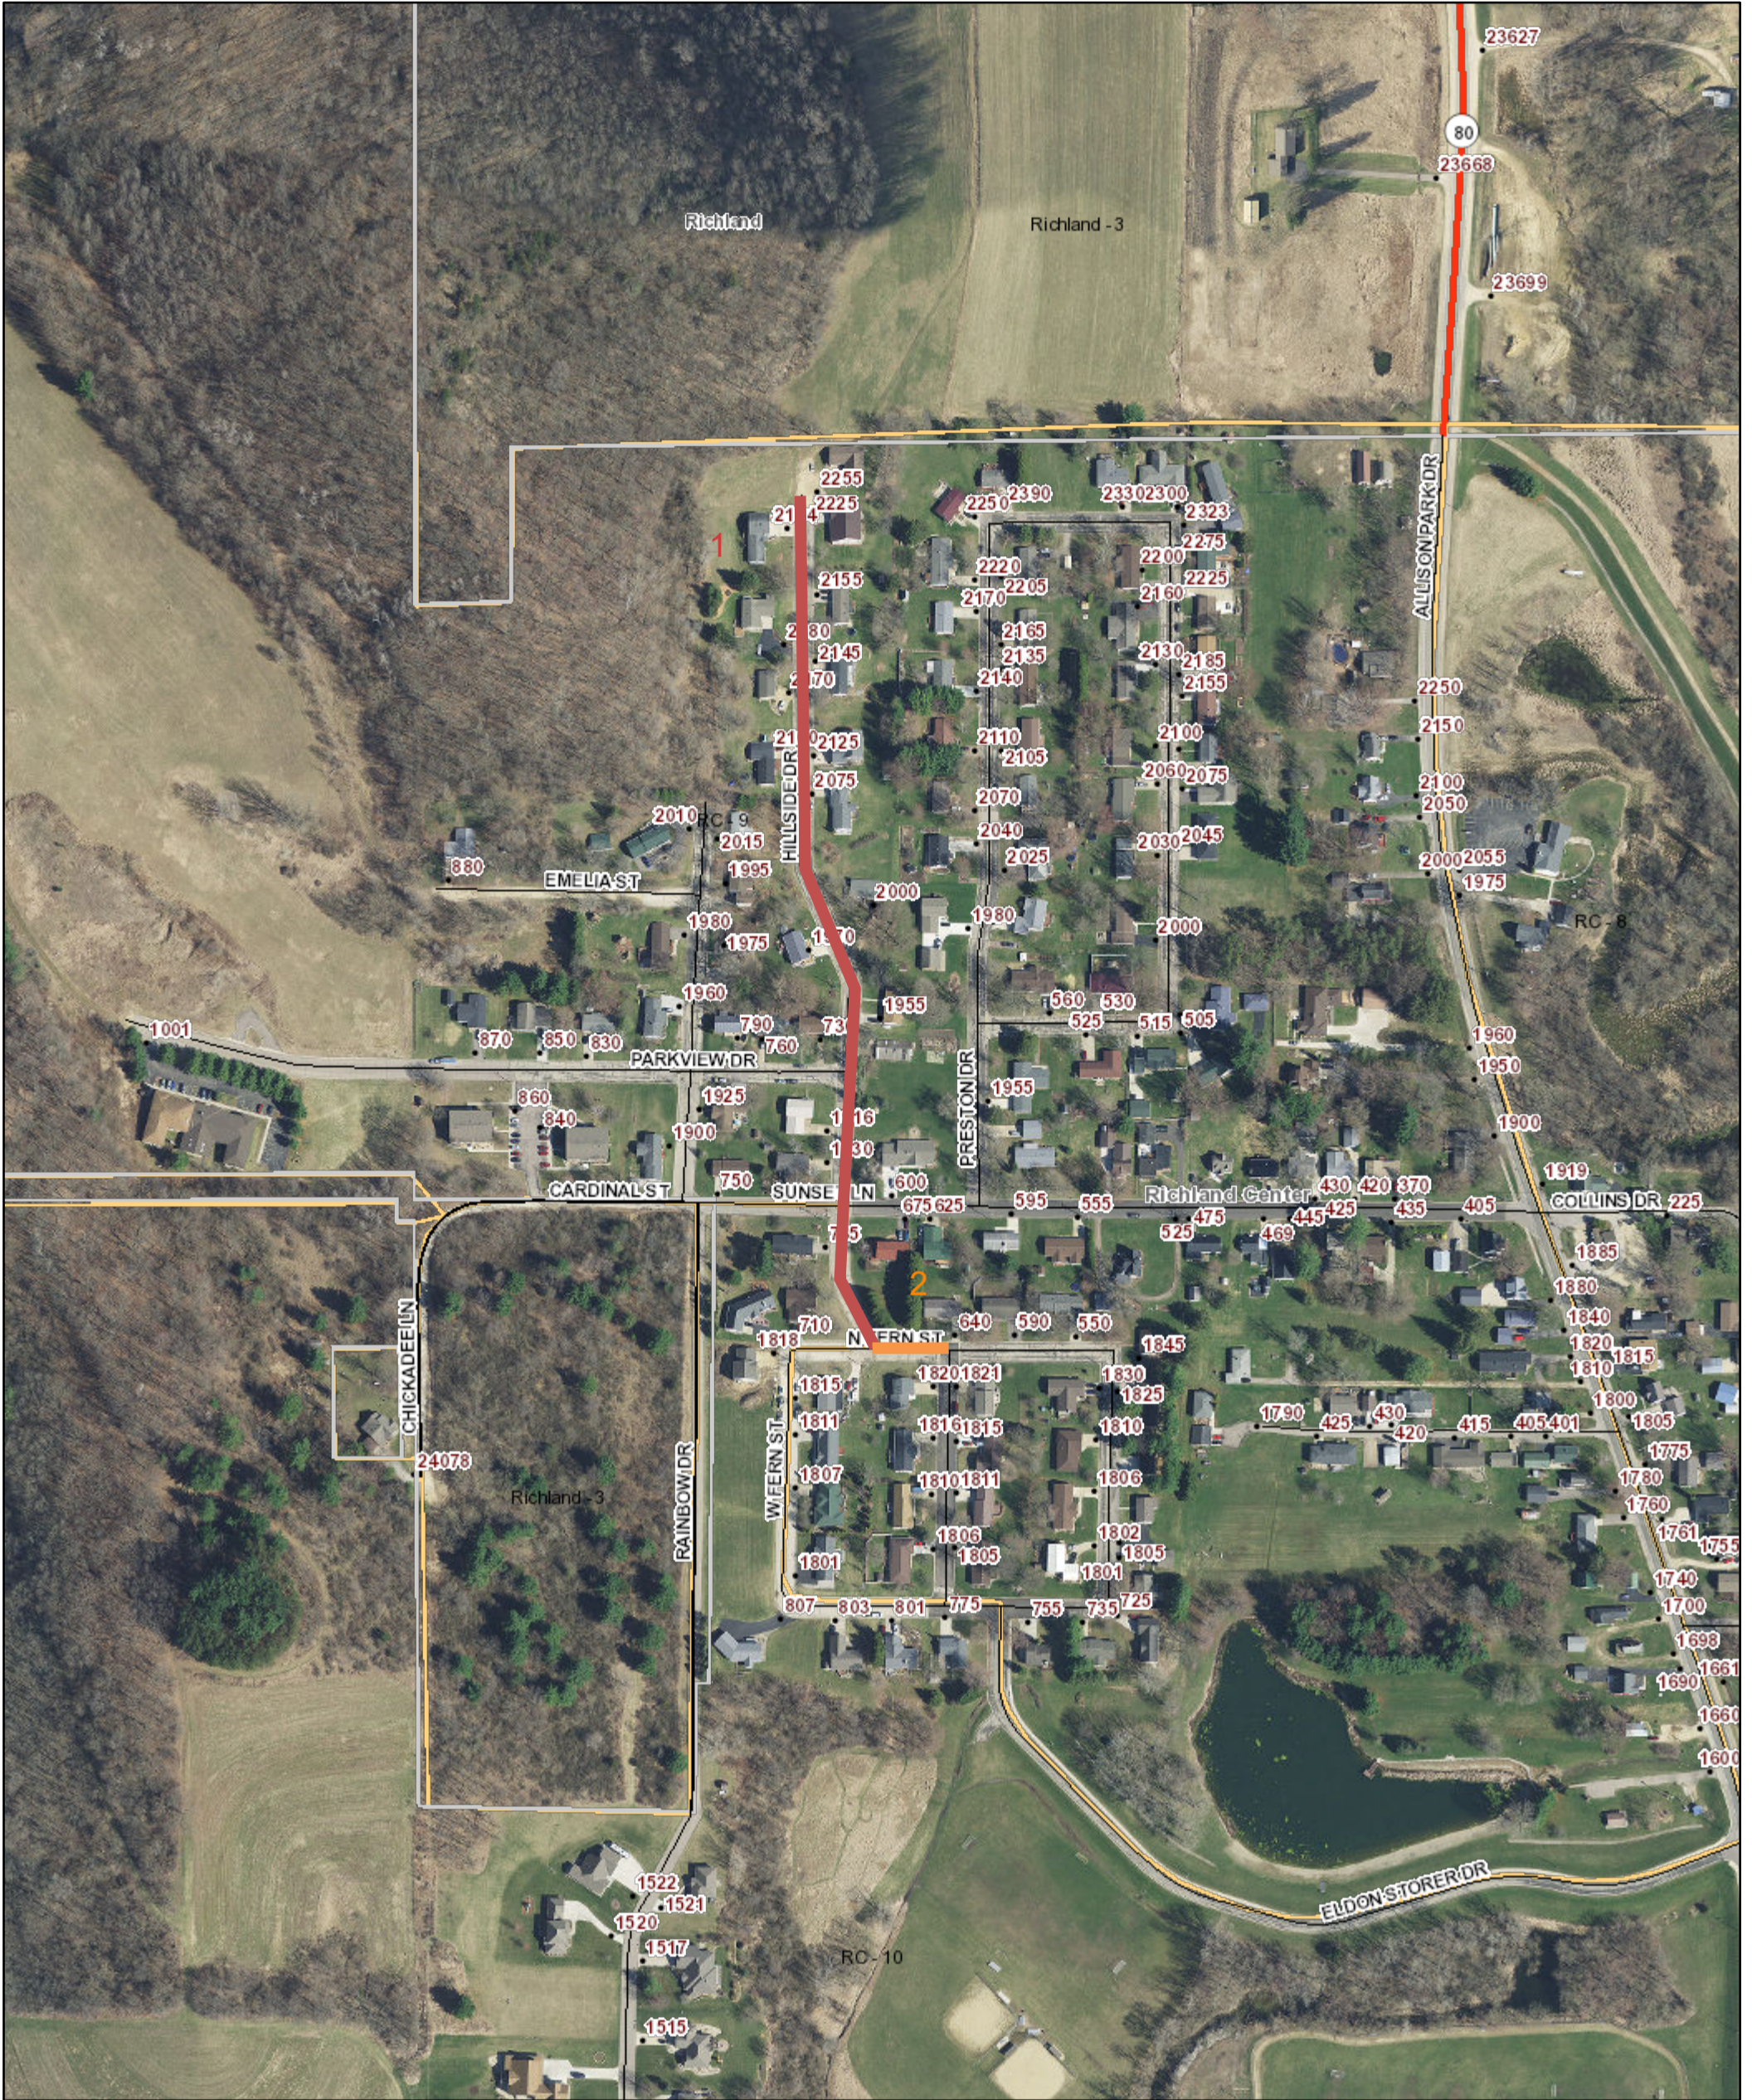

# City of Richland Center

4/9/2024, 2:37:39 PM

- |              |                |                |
|--------------|----------------|----------------|
| Roads        | US Hwy         | Wards          |
| City Streets | County Highway | Address Points |
| Town Roads   | State Highway  | Municipalities |

1:4,514

By Richland County GIS, Richland County, WI