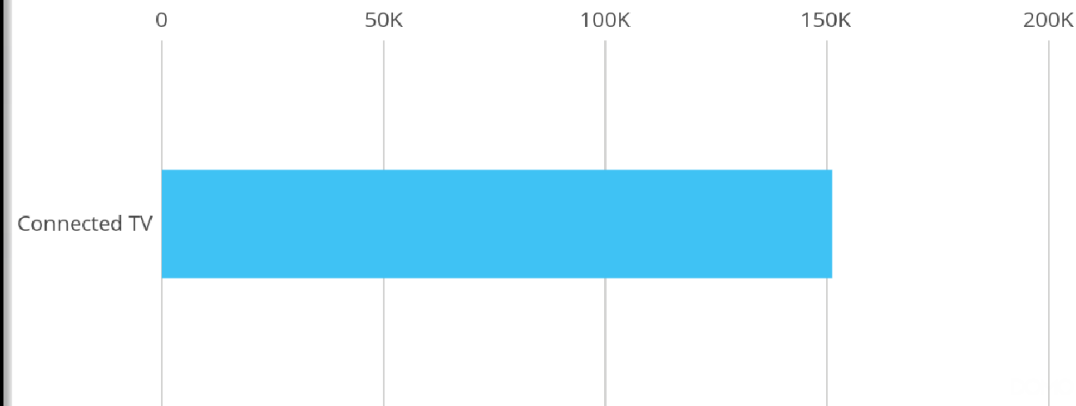

GREATER RICHLAND TOURISM OTT CAMPAIGN

PREMIUM OTT PERFORMANCE METRICS

MAR-JULY (TO DATE) 2023

Viewers are *engaged* when they watch your commercial through to completion.

Video Completion Rate
99.52%

Campaign Name	Video Completion Rate
Greater Richland Tourism OTT Campaign Spring/Summer 2023 Foodies 2 of 2	99.70%
Greater Richland Tourism OTT Campaign Spring/Summer 2023 Outdoor Adventurers 1 of 2	99.34%
Greater Richland Tourism OTT Campaign Summer/Fall 2023 Outdoor Adventurers 1 of 2	99.41%
Greater Richland Tourism OTT Campaign Summer/Fall 2023 Foodies 2 of 2	99.54%

Completed Impressions by Device

VCR by Device

Creative Name	Impressions	Video Completion Rate
Gray_ Greater Richland Tourism GRTM-YFIH-0223-00-You'll Find It Here-2023-HD-OTT.mp4_3.4.23	150,618	99.52%

ENGAGEMENT