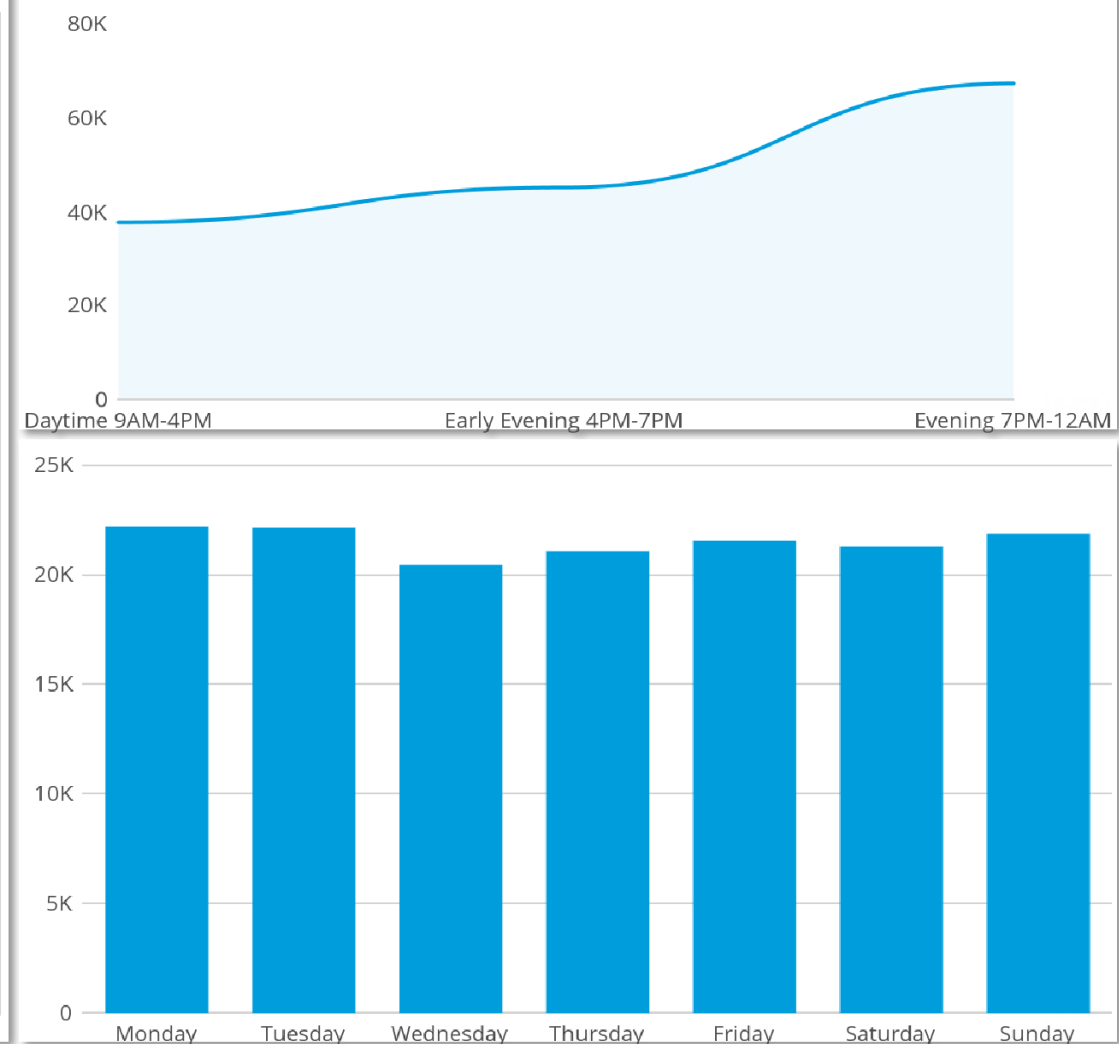

When an impression is shown, your ad is **VISIBLE** to your target audience who are watching long-form episodic content.

Impressions by Publisher Network

Network Name	Impressions
Tubi	14,256
Syfy	10,967
Lifetime	9,278
Philo	7,791
Xumo	7,785
Sundance TV	6,682
BET	4,770
AMC	4,691
TNT	4,632
A&E	4,541
HGTV	4,472
Crackle	3,692
FOX Sports	3,647
NBA	3,643
Paramount Network	3,634
MTV	3,425
MLB	2,887
Discovery ID	2,512
TBS	2,430
FOX News	2,325
History Channel	2,286
MSNBC	2,281

Impressions by Daypart & Day of Week