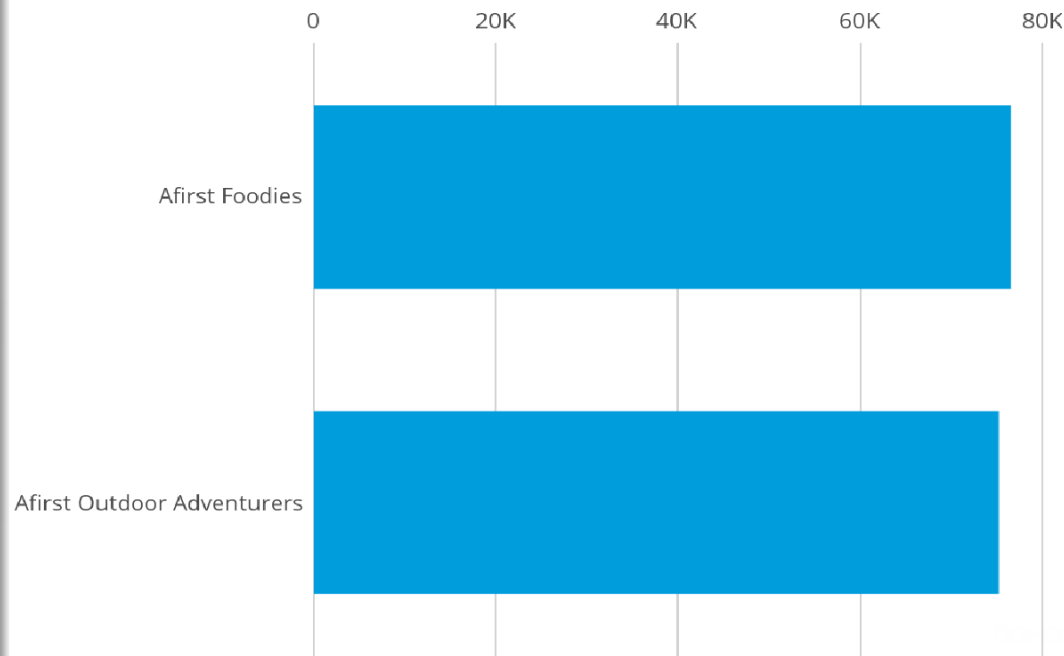

Impressions by Daypart & Day of Week

**V
I
S
I
B
I
L
I
T
Y**

GREATER RICHLAND TOURISM OTT CAMPAIGN

PREMION OTT PERFORMANCE METRICS

MAR-JULY (TO DATE) 2023

VISIBILITY

Impressions by Target Audience & Content Channels

Zipcode	Target Geography	Impressions
53211	Zip Option - Milwaukee Area - River West & Downtown South	19,499
53215	Zip Option - Milwaukee Area - River West & Downtown South	17,978
53213	Zip Option - Milwaukee Area - River West & Downtown South	14,867
53207	Zip Option - Milwaukee Area - River West & Downtown South	13,147
53210	Zip Option - Milwaukee Area - River West & Downtown South	12,724
53208	Zip Option - Milwaukee Area - River West & Downtown South	11,358
53202	Zip Option - Milwaukee Area - River West & Downtown South	10,457
53212	Zip Option - Milwaukee Area - River West & Downtown South	8,405
53219	Zip Option - Milwaukee Area - River West & Downtown South	8,311
53204	Zip Option - Milwaukee Area - River West & Downtown South	4,784
53206	Zip Option - Milwaukee Area - River West & Downtown South	4,682
53217	Zip Option - Milwaukee Area - River West & Downtown South	3,991
53209	Zip Option - Milwaukee Area - River West & Downtown South	3,788
53226	Zip Option - Milwaukee Area - River West & Downtown South	3,409
53214	Zip Option - Milwaukee Area - River West & Downtown South	3,401
53233	Zip Option - Milwaukee Area - River West & Downtown South	1,904
53216	Zip Option - Milwaukee Area - River West & Downtown South	1,903
53227	Zip Option - Milwaukee Area - River West & Downtown South	1,623
53223	Zip Option - Milwaukee Area - River West & Downtown South	1,605

NEARLY 15,000 WEBSITE VISITS
JUST TO THE TOURISM PAGES
OF YOUR SITE