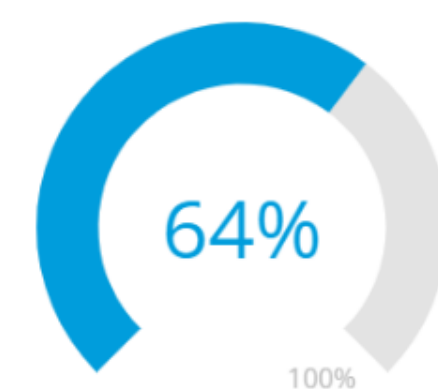

GREATER RICHLAND TOURISM

WEBSITE ANALYTICS APRIL-JULY (TO DATE) 2023

(this captures data since GA4 switch)

The dates for Universal Analytics vs GA4 being used to populate this dashboard

Start Date	End Date	Property Type	Property Name	View/Stream Name
2023-04-13	2023-07-05	GA4	Greater Richland Tourism	Greater Richland Tourism

Source/Medium	Sessions	New Users
google / organic	16,748	9,582
(direct) / (none)	5,777	4,545
Various/Referral	2,862	2,085
bing / organic	960	554
facebook / paidsocial	552	518
yahoo / organic	365	242
duckduckgo / organic	230	150
(not set)	56	0
ecosia.org / organic	11	10
milwaukeeemag / advertorial	4	4

% New Website Visitors

Sessions

27,705

Pageviews

55,682

New Users

17,690

The content on your website driving the most **ENGAGEMENT**.