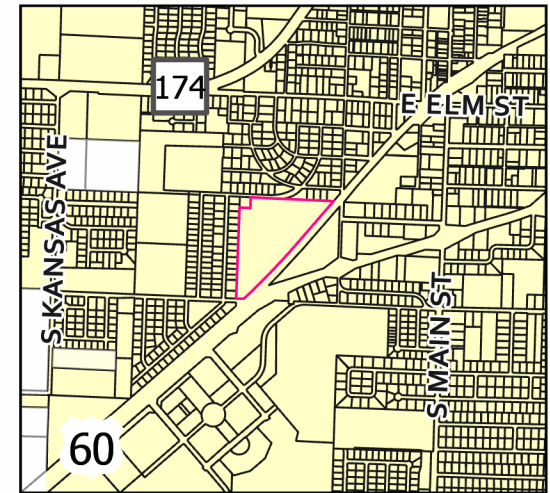

SUBD-MJR 20-010: Forest Lake Estates

Vicinity Map

Legend

-  Parcels
-  Forest Lake Estates

Parcel Owner: Blake Cantrell
Parcel Address: 500 Block of South Forest Lane
Area: 20.25 Acres
Zoning: Medium Density Single-Family Residential (R1-M)