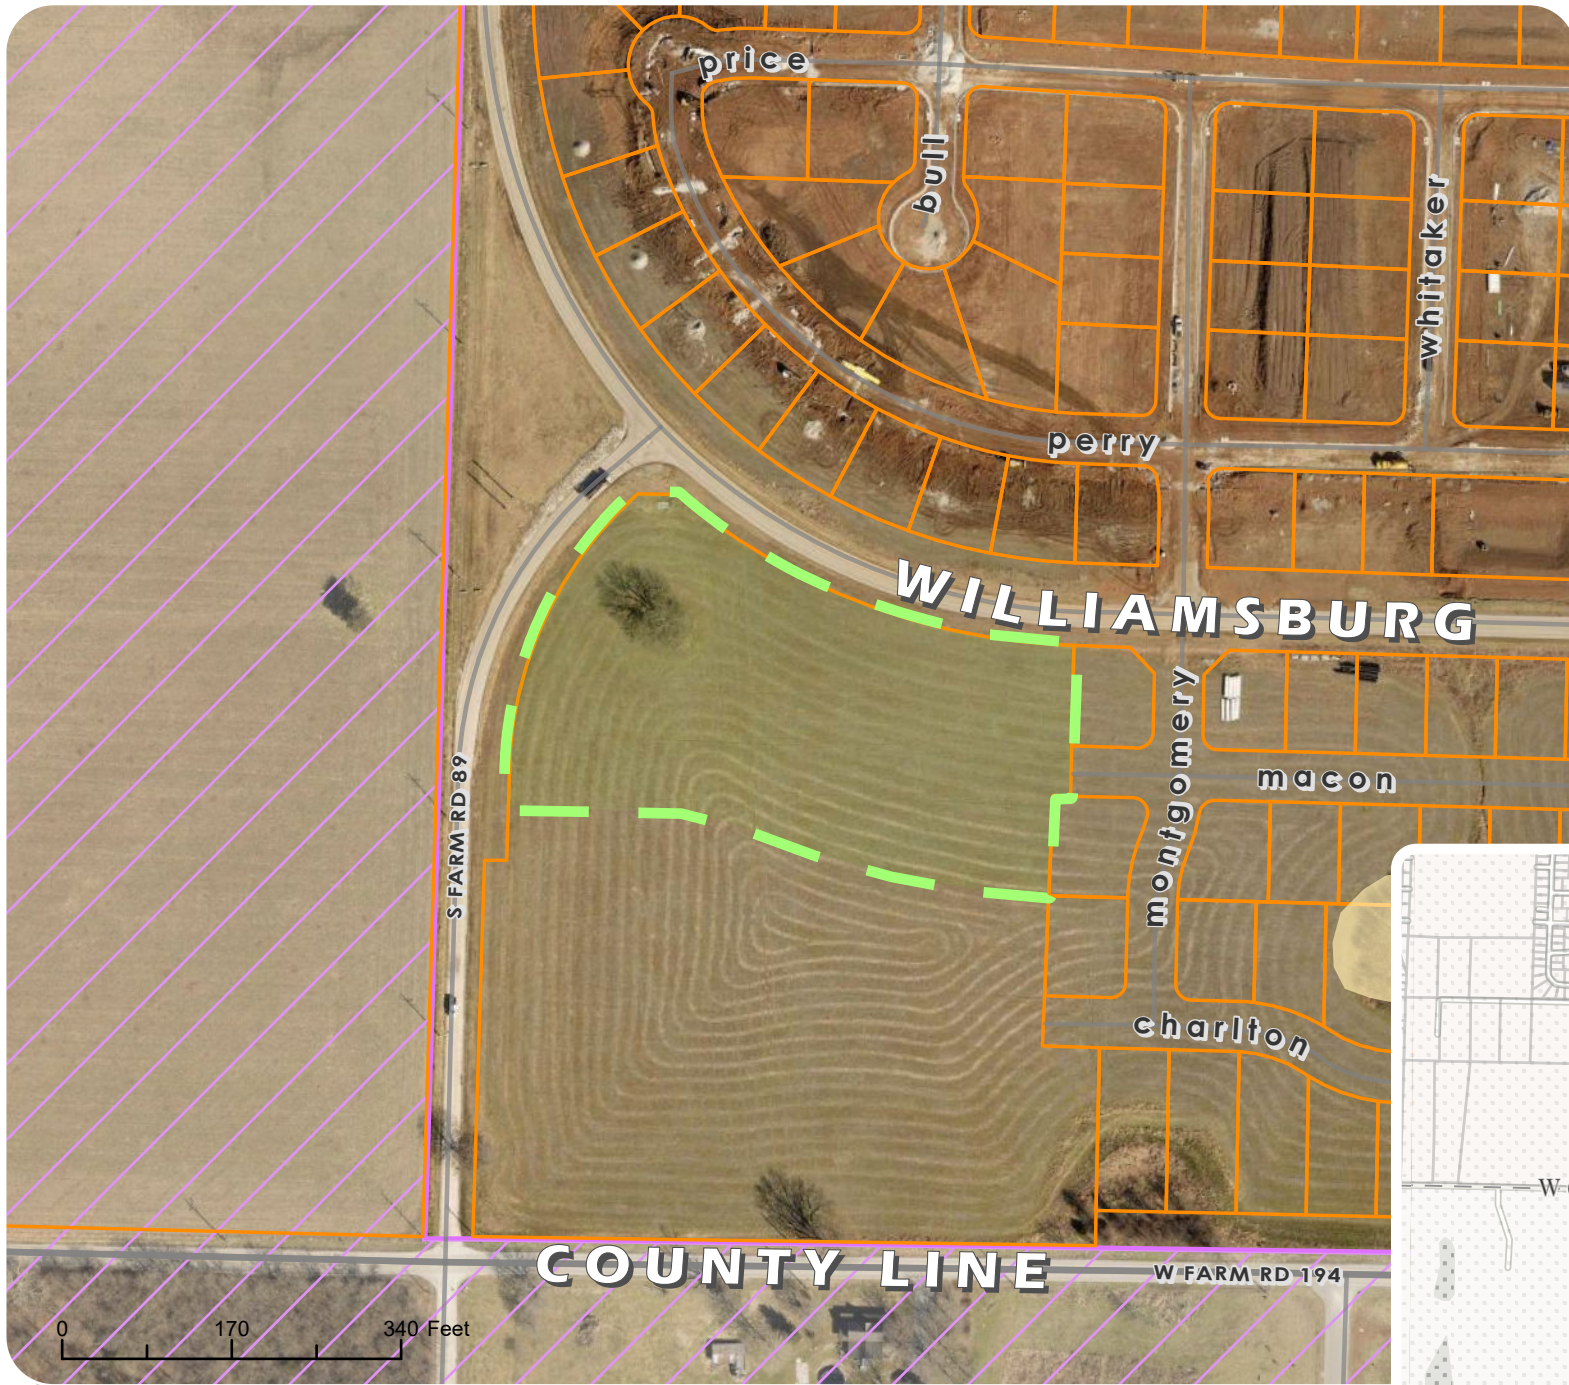

Owner/Applicant
Olde Savannah LLC

ADDRESS
S Farm Road 89

ZONING
R1-H

PIN
1728300435

WARD
3

ACREAGE
3.39

THE HILLS OF OLDE SAVANNAH 1ST ADDITION SUBD-FNL 24-002 | FINAL PLAT

- Site Extent
- Sinkholes
- Out of City
- Floodplain