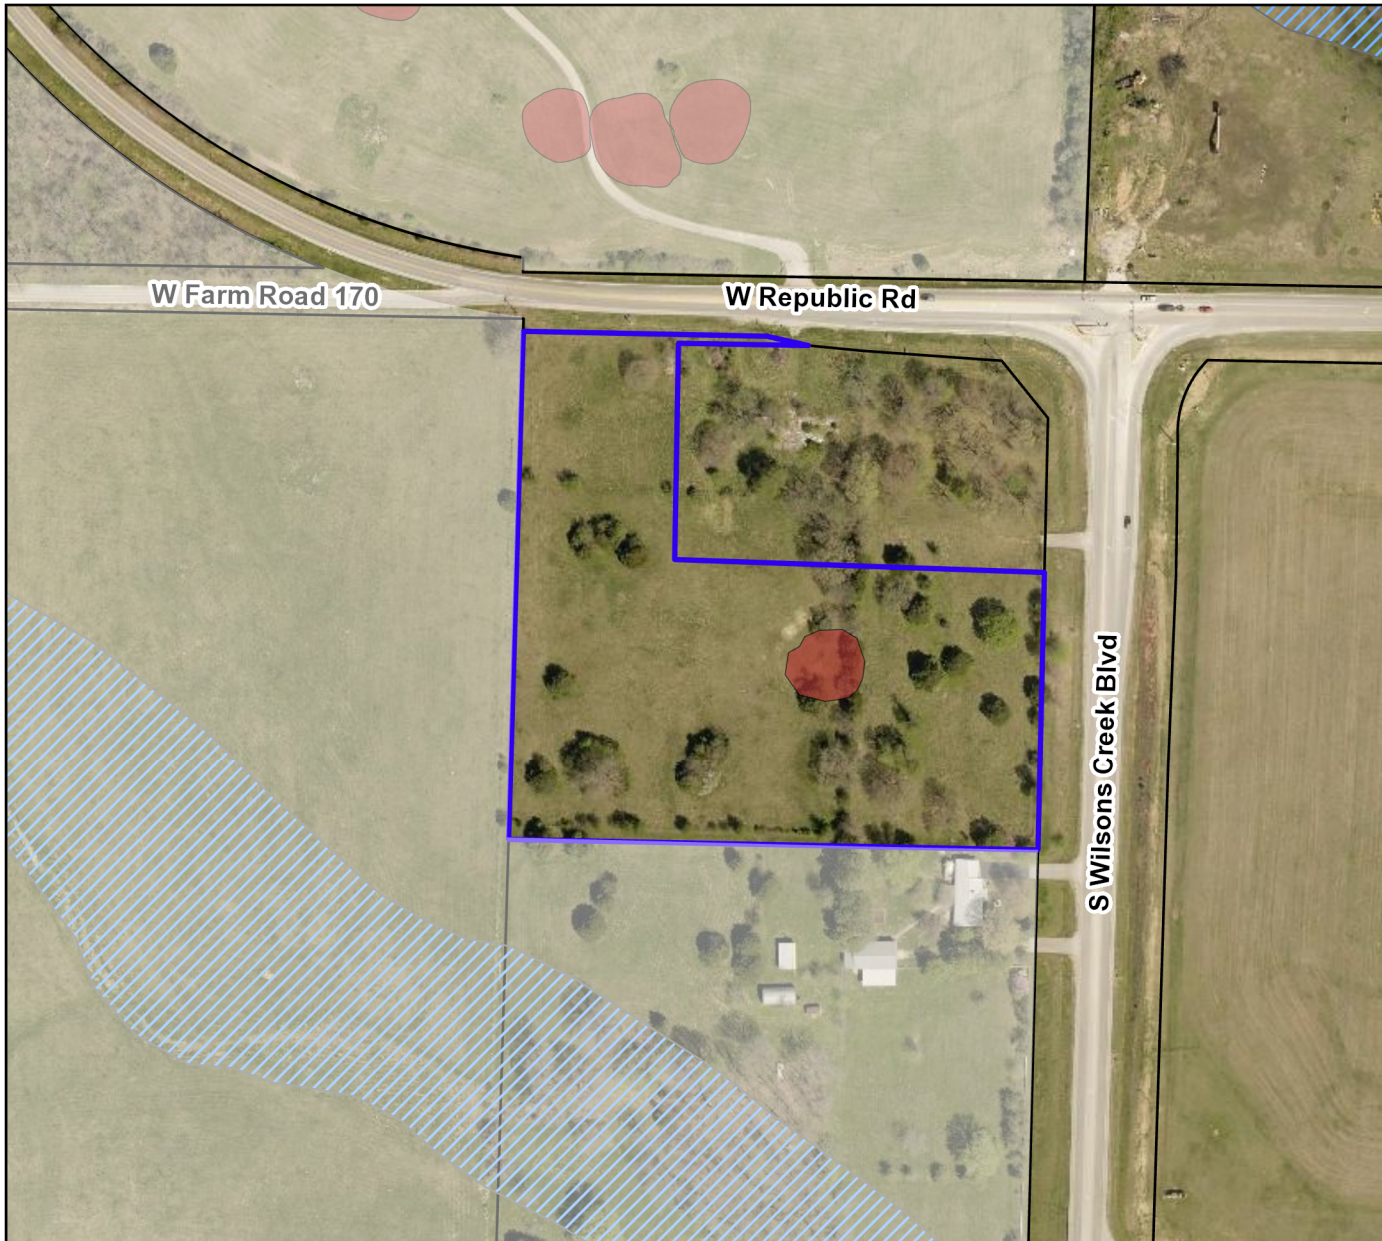

REZN 21-005: BUILDS

Vicinity Map

Legend

-  REZN 21-005
-  Parcels
-  Sinkhole
-  Floodplain

Parcel Owner: City of Republic
Parcel Address: 6500 Block of West Republic Road
Area: 5.91 Acres
Existing Zoning: Local Commercial (C-1)
Requested Zoning: General Commercial (C-3)