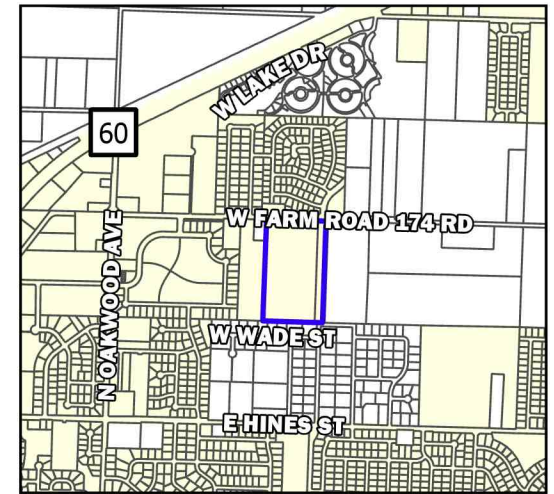

# SUBD-PRE 20-004: Greenfield Estates

## Vicinity Map

### Legend

-  Parcels
-  Greenfield Estates

Parcel Owner: Rader Trust  
Parcel Address: 7500 Block of West Farm Road 174  
Area: 22.9 Acres  
Zoning: High Density Single-Family Residential (R1-H)  
Future Land Use Designation: Low Density Residential