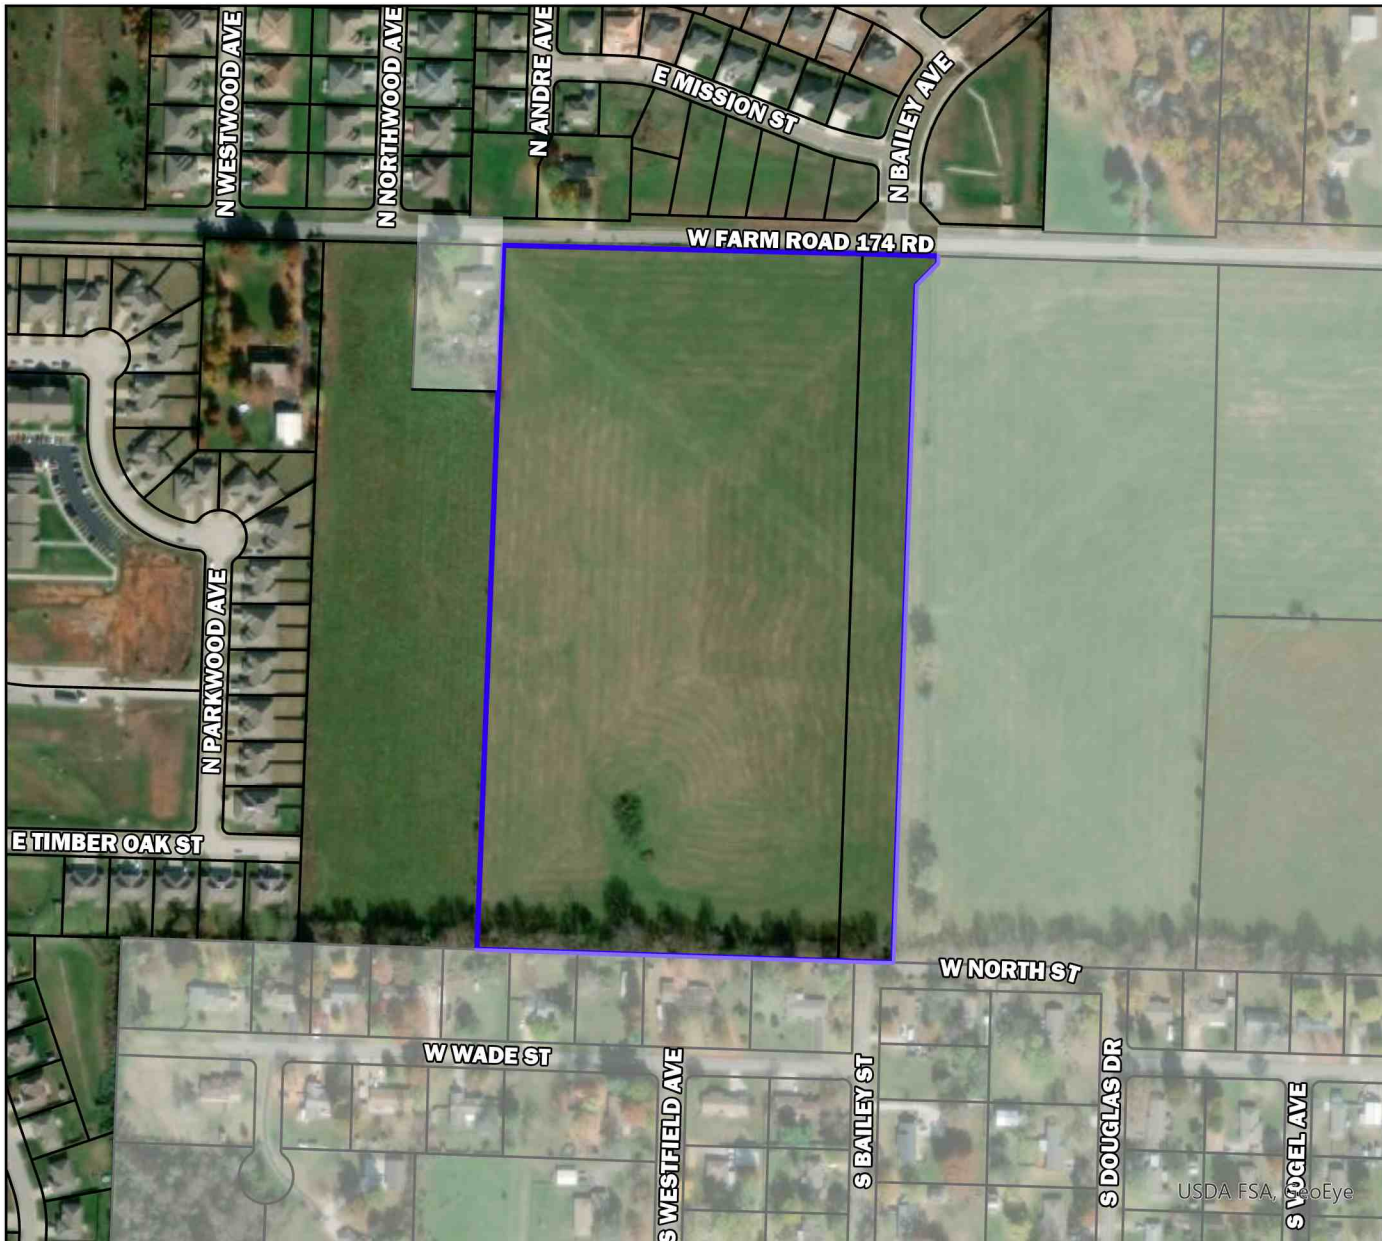

# SUBD-PRE 20-004: Greenfield Estates

## Vicinity Map

### Legend

-  Parcels
-  Greenfield Estates

Parcel Owner: Rader Trust  
Parcel Address: 7500 Block of West Farm Road 174  
Area: 22.9 Acres  
Zoning: High Density Single-Family Residential (R1-H)  
Future Land Use Designation: Low Density Residential