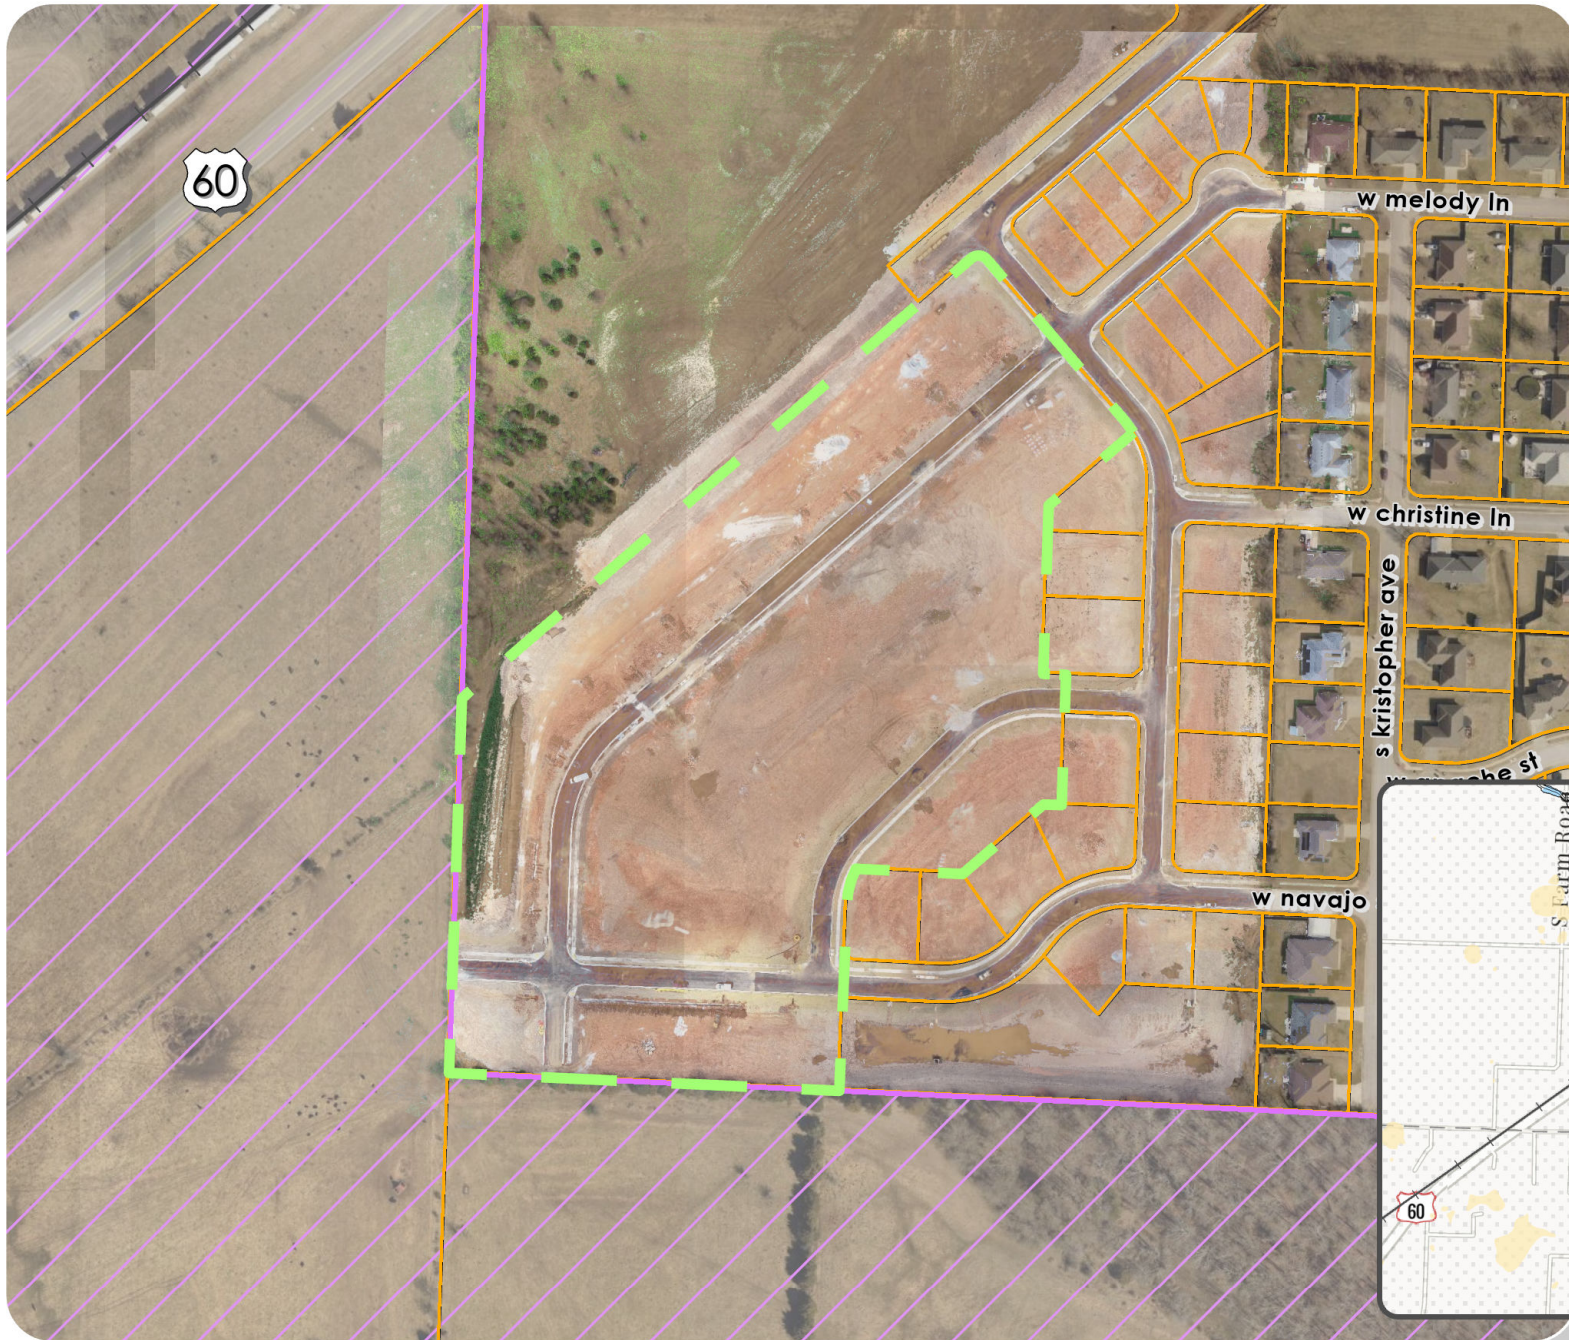

Project
Westbury
Gardens Phase 2

Developer
Cronkhite Homes

Zoning
R1-Z, R1-M

Acreage
13

Ward
4

SUBD-FNL 22-010