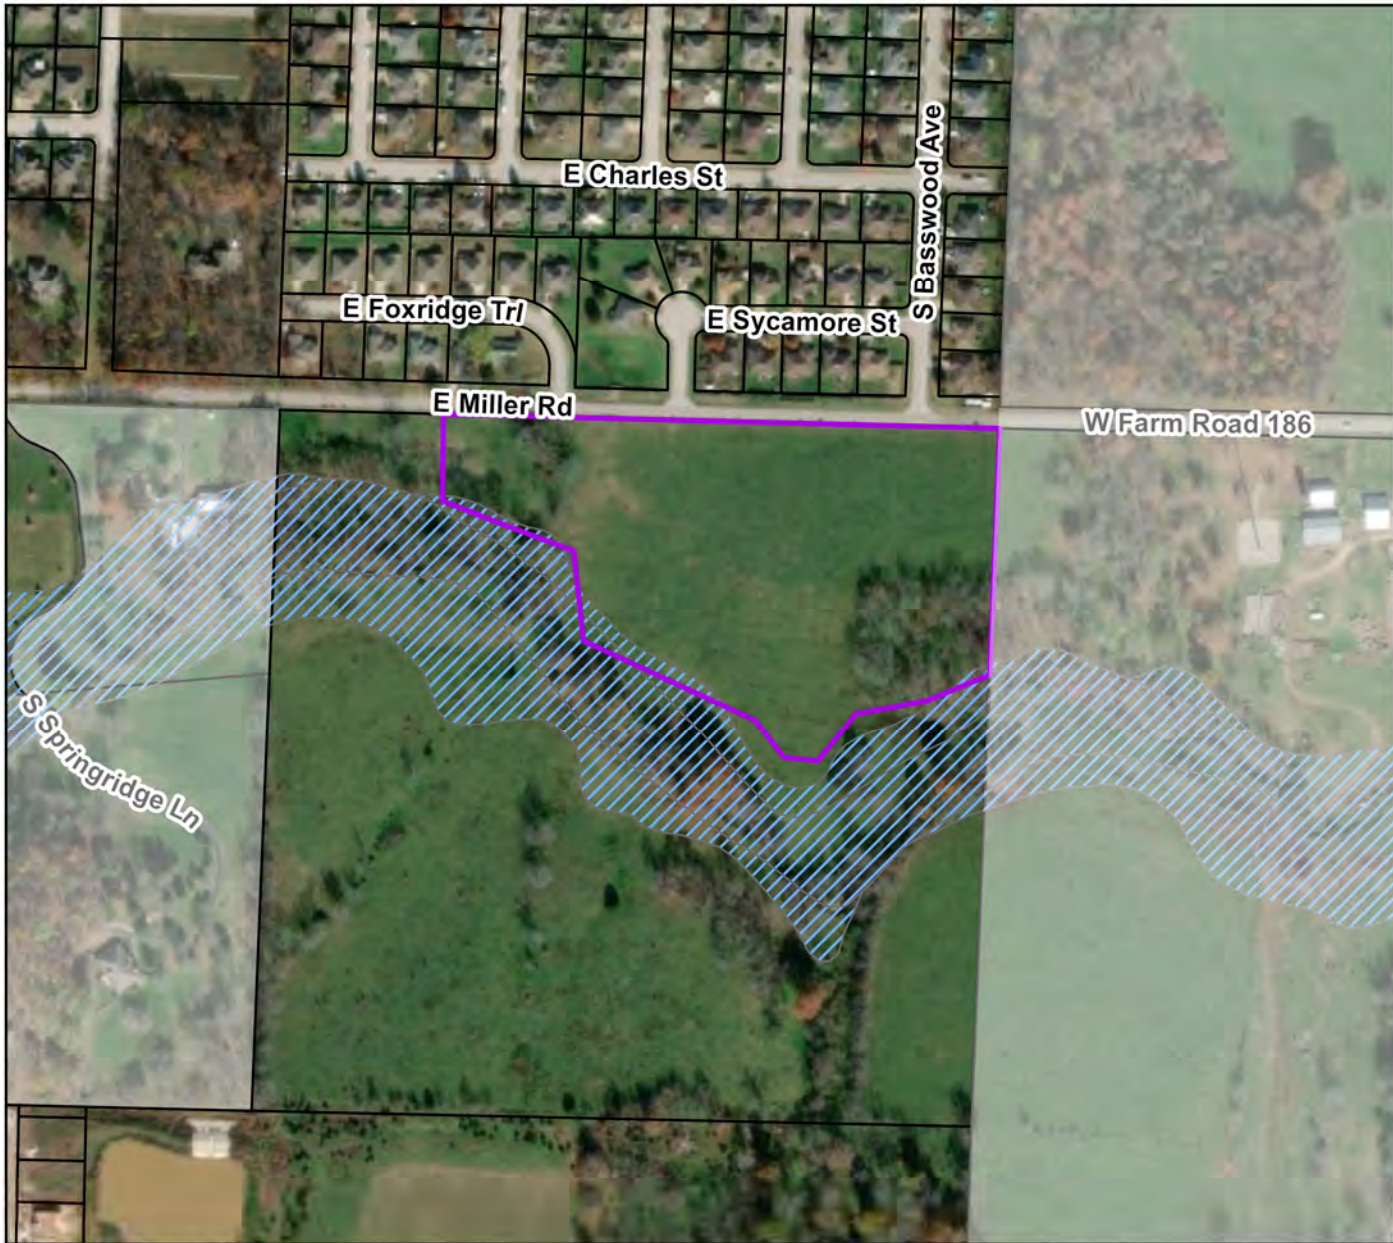

# SUBD-FNL 22-002: Mason Ridge Phase 1

## Vicinity Map

### Legend

- Mason Ridge Phase 1
- Parcels
- Sinkhole
- Floodplain

Parcel Owner: Mason Ridge LLC  
Parcel Identification No: 881728100003  
Area: 11.23 Acres  
Zoning: Mason Ridge PDD