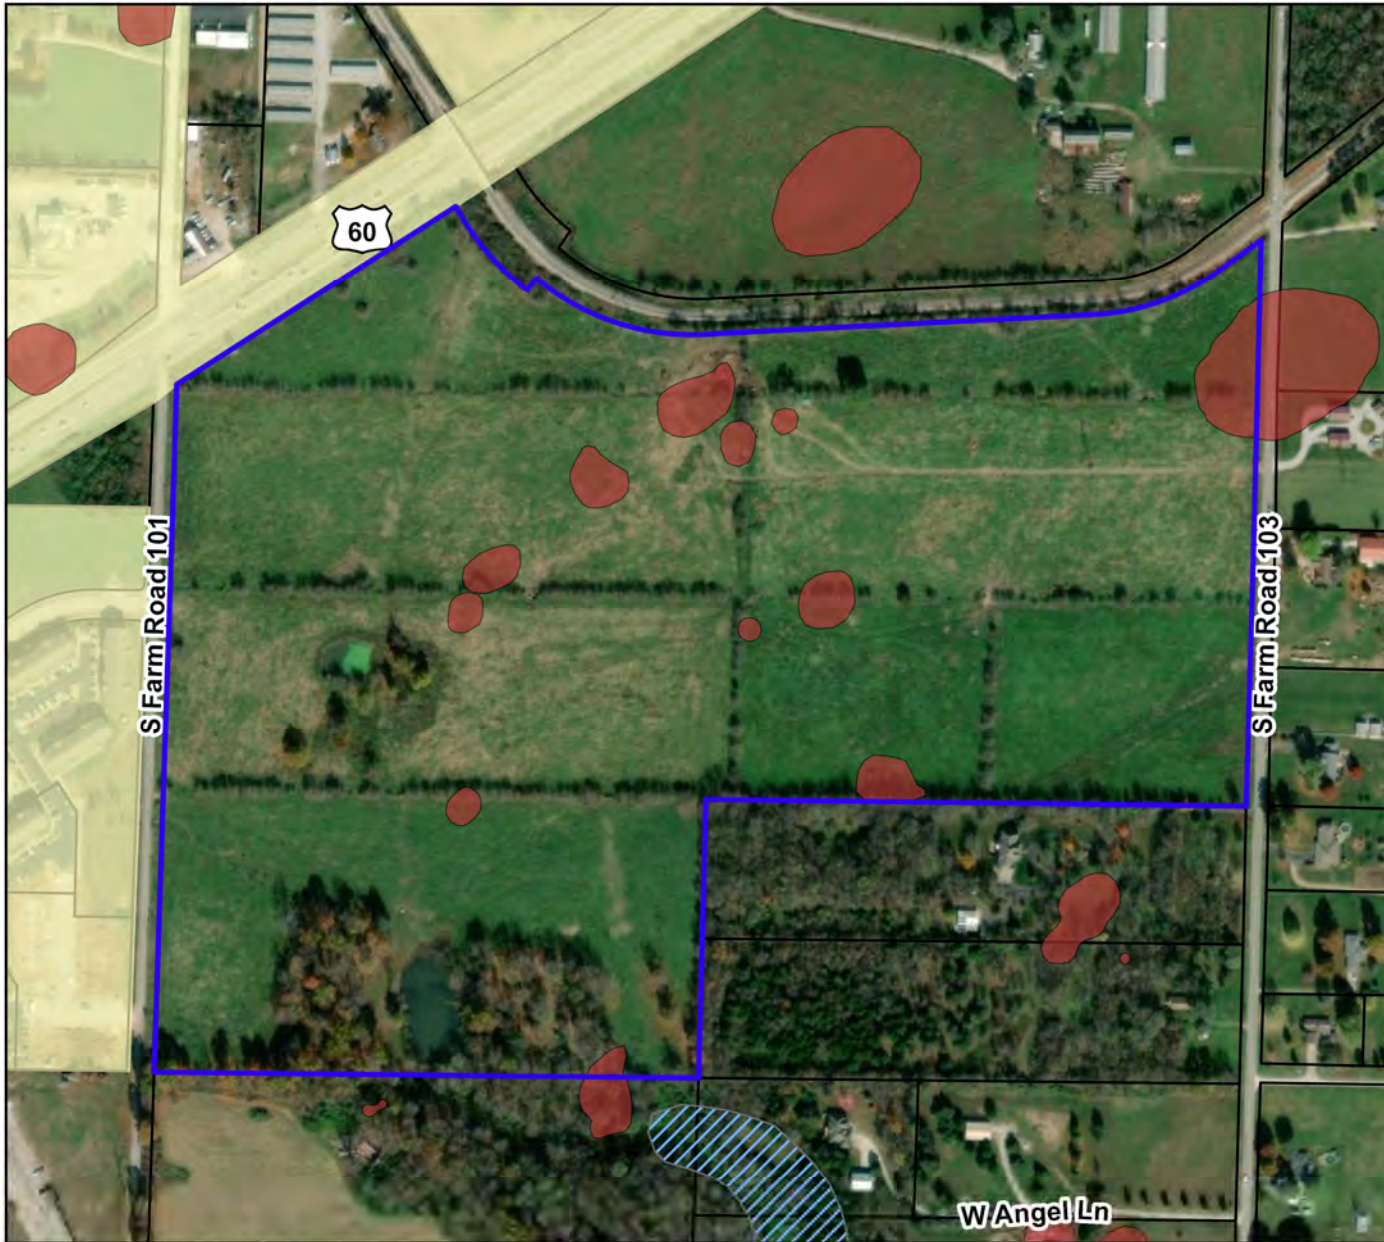

# ANNX 21-008

## Vicinity Map

### Legend

- ANNX 21-008
- Parcels
- Republic City Limits
- Sinkhole
- Floodplain

Parcel Owner: Wilson's Valley, LLC  
Parcel Address: 6542 West US Highway 60  
Area: 91.55 acres  
Greene County Zoning: Agriculture (A-1)  
Incoming Zoning: Agricultural (AG)